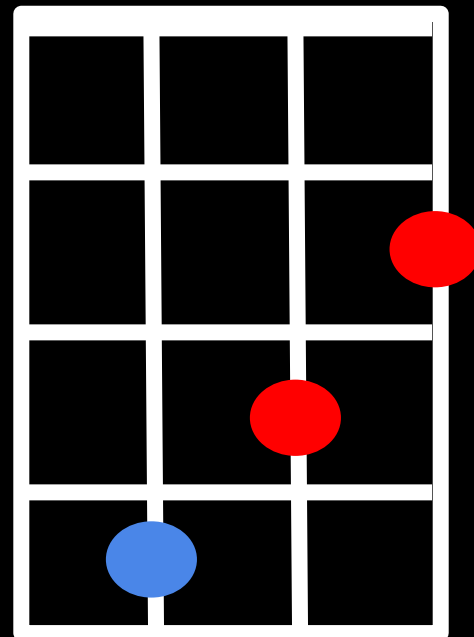

G

D/f#

E<sub>m</sub>

C

G

C

D

Slowly in 4/4

G 0232  
D/F# 2220  
Em 0432  
C 0003  
5433  
D 7655

G  
(And I was) Out on the road  
D/F#  
Late at night,  
Em C  
Seen my pretty Alice, in every headlight  
G C D C G  
Alice, Dallas Alice

G 0232  
D/F# 2220  
Em 0432  
C 0003  
5433  
D 7655

C            D                    G  
 Weed, whites and wine,  
    D  
 And you show me a sign;  
                          G            C D C                    G  
 I'll be willin',            to be movin'