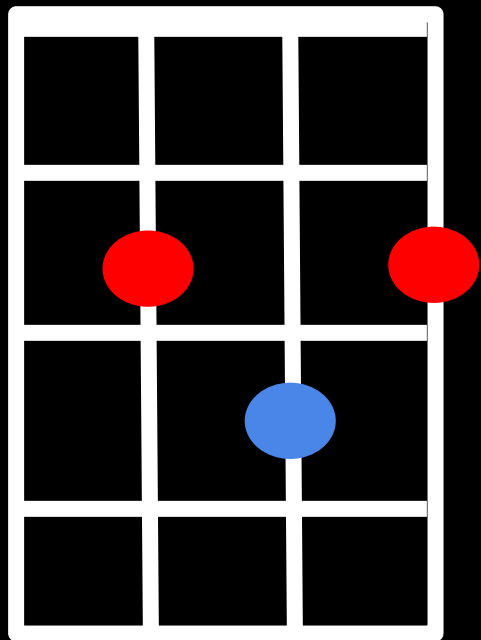

G

D/f#

E<sub>m</sub>

C

G

C

D

Slowly in 4/4

|G |D/F# |Em |C |  
|G |C C D C |G :||

G 0232  
D/F# 2220  
Em 0432  
C 0003  
5433  
D 7655

G  
I've been worked by the rain  
D/F#  
Driven by the snow  
Em C  
Drunk and dirty - don't you know?  
G C D C G  
But I'm still

G 0232  
D/F# 2220  
Em 0432  
C 0003  
5433  
D 7655

G  
(And I was) Out on the road  
D/F#  
Late at night,  
Em C  
Seen my pretty Alice, in every headlight  
G C D C G  
Alice, Dallas Alice

G 0232  
D/F# 2220  
Em 0432  
C 0003  
5433  
D 7655

C            D                    G  
 Weed, whites and wine,  
    D  
 And you show me a sign;  
                          G            C D C                    G  
 I'll be willin',            to be movin'