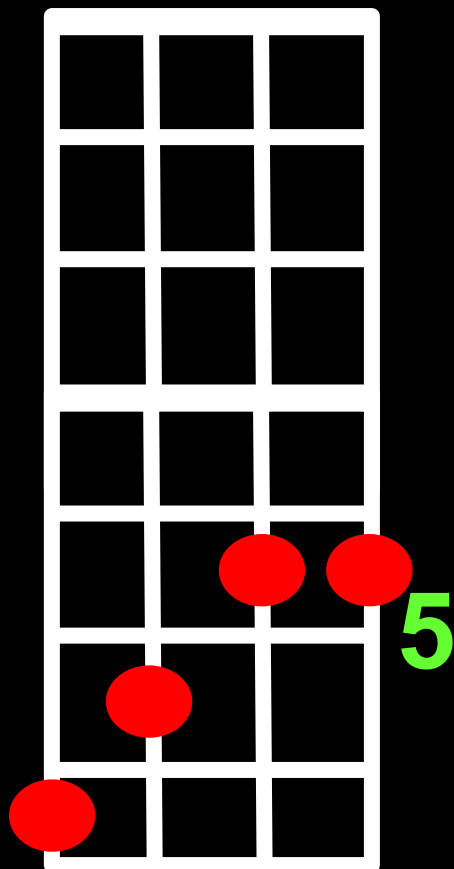

G

D/f#

E<sub>m</sub>

C

G

C

D

Slowly in 4/4

G 0232  
D/F# 2220  
Em 0432  
C 0003  
5433  
D 7655

G  
(And I was) Out on the road  
D/F#  
Late at night,  
Em C  
Seen my pretty Alice, in every headlight  
G C D C G  
Alice, Dallas Alice

G 0232  
D/F# 2220  
Em 0432  
C 0003  
5433  
D 7655