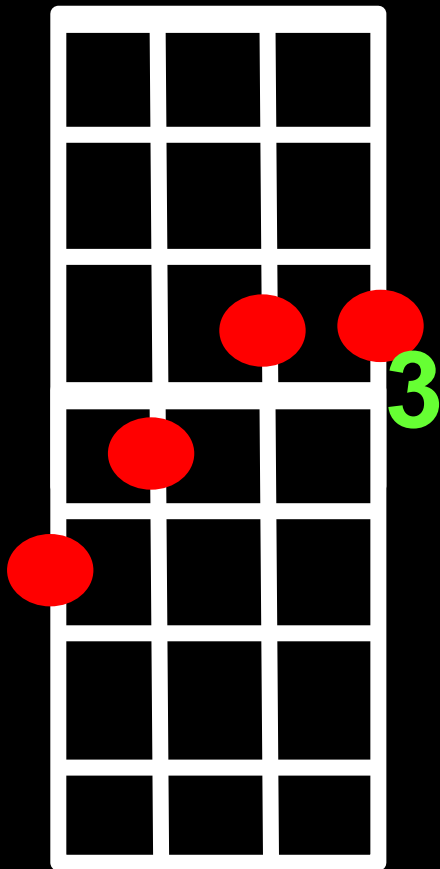

G

D/f#

E<sub>m</sub>

C

G

C

D

Slowly in 4/4

G 0232  
D/F# 2220  
Em 0432  
C 0003  
5433  
D 7655

G  
(And I was) Out on the road  
D/F#  
Late at night,  
Em C  
Seen my pretty Alice, in every headlight  
G C D C G  
Alice, Dallas Alice

G 0232  
D/F# 2220  
Em 0432  
C 0003  
5433  
D 7655

C D  
And I been from Tucson to Tucumcari,

G  
Tehachapi to Tonapa

C D  
Driven every kind of rig that's ever been made;

D  
Driven the back roads so I wouldn't get weighed

D  
And if you give me...

G 0232  
D/F# 2220  
Em 0432  
C 0003  
5433  
D 7655

C            D                    G  
 Weed, whites and wine,  
    D  
 And you show me a sign;  
                          G            C D C                    G  
 I'll be willin',            to be movin'