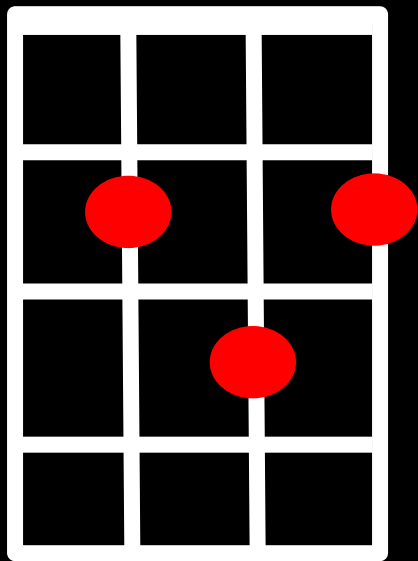

G

D/f#

E<sub>m</sub>

C

G

C

D

Slowly in 4/4

|G |D/F# |Em |C |  
|G |C C D C |G :||

G 0232  
D/F# 2220  
Em 0432  
C 0003  
5433  
D 7655

G  
I've been worked by the rain  
D/F#  
Driven by the snow  
Em C  
Drunk and dirty - don't you know?  
G C D C G  
But I'm still

G 0232  
D/F# 2220  
Em 0432  
C 0003  
5433  
D 7655

G  
(And I was) Out on the road  
D/F#  
Late at night,  
Em C  
Seen my pretty Alice, in every headlight  
G C D C G  
Alice, Dallas Alice

G 0232  
D/F# 2220  
Em 0432  
C 0003  
5433  
D 7655

C            D                    G  
 Weed, whites and wine,  
    D  
 And you show me a sign;  
                          G            C D C                    G  
 I'll be willin',            to be movin'