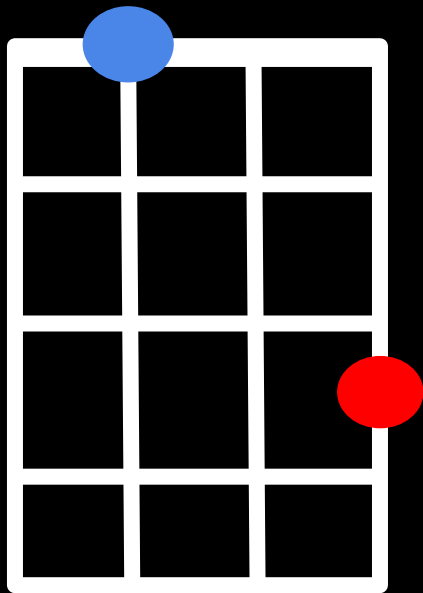

G

D/f#

E<sub>m</sub>

C

G

C

D

Slowly in 4/4

|G |D/F# |Em |C |  
|G |C C D C |G :||

G 0232  
D/F# 2220  
Em 0432  
C 0003  
5433  
D 7655

G  
I've been worked by the rain  
D/F#  
Driven by the snow  
Em C  
Drunk and dirty - don't you know?  
G C D C G  
But I'm still

G 0232  
D/F# 2220  
Em 0432  
C 0003  
5433  
D 7655

G  
(And I was) Out on the road  
D/F#  
Late at night,  
Em C  
Seen my pretty Alice, in every headlight  
G C D C G  
Alice, Dallas Alice

G 0232  
D/F# 2220  
Em 0432  
C 0003  
5433  
D 7655

C            D                    G  
 Weed, whites and wine,  
    D  
 And you show me a sign;  
                          G            C D C                    G  
 I'll be willin',            to be movin'