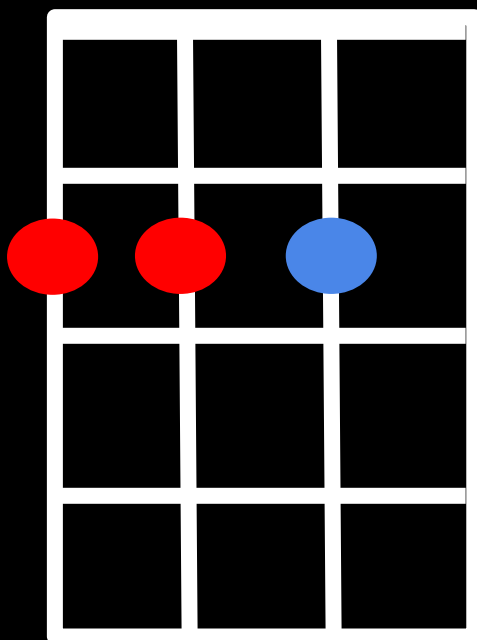

G

D/f#

E<sub>m</sub>

C

G

C

D

Slowly in 4/4

G 0232  
D/F# 2220  
Em 0432  
C 0003  
5433  
D 7655

G  
(And I was) Out on the road  
D/F#  
Late at night,  
Em C  
Seen my pretty Alice, in every headlight  
G C D C G  
Alice, Dallas Alice

G 0232  
D/F# 2220  
Em 0432  
C 0003  
5433  
D 7655

C            D                    G  
 Weed, whites and wine,  
    D  
 And you show me a sign;  
                          G            C D C                    G  
 I'll be willin',            to be movin'