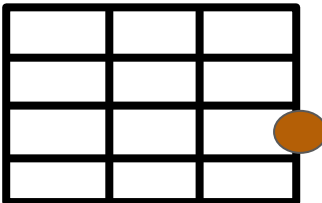

98 bpm

G	0232
D	2220
Em7	0202
C	0003

|| : G D | Em7 C : ||

G

D

Em7

C

G	0232
D	2220
Em7	0202
C	0003

G D Em7 C

I heard you crying loud

G D Em7 C

all the way across town

G D

You've been searching for that someone

Em7 C

and it's me out on the prowl