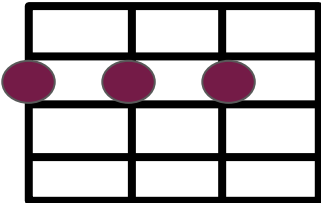

98 bpm

G	0232
D	2220
Em7	0202
C	0003

|| : G D | Em7 C : ||

G

D

Em7

C

G	0232
D	2220
Em7	0202
C	0003

G D Em7 C

I heard you crying loud

G D Em7 C

all the way across town

G D

You've been searching for that someone

Em7 C

and it's me out on the prowl