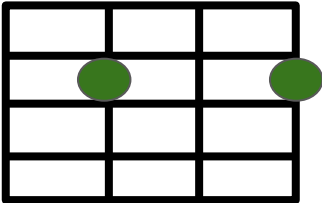

98 bpm

G	0232
D	2220
Em7	0202
C	0003

|| : G D | Em7 C : ||

G

D

Em7

C

G	0232
D	2220
Em7	0202
C	0003

G D Em7 C

I heard you crying loud

G D Em7 C

all the way across town

G D

You've been searching for that someone

Em7 C

and it's me out on the prowl