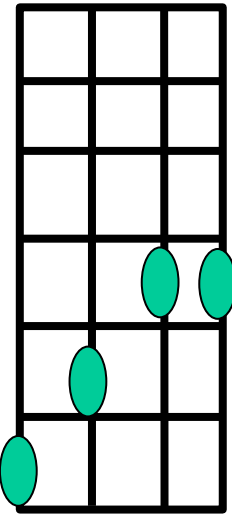

C#

F	2010
Am	2000
Bb	3211
Gm7	0211
A7	0100
Dm	2210
C#	6544
C7	0001