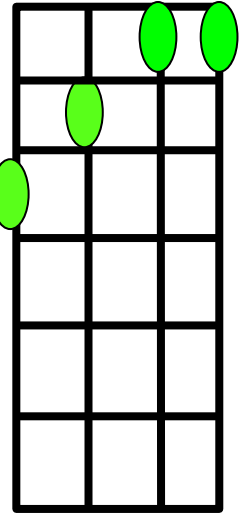

Bb

F	2010
Am	2000
Bb	3211
Gm7	0211
A7	0100
Dm	2210
C#	6544
C7	0001