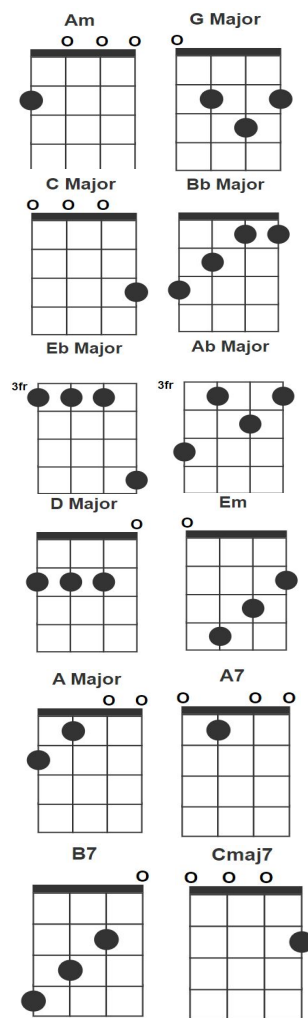

G

Once upon a time there was light in my life

B7

But now there's only love in the dark

Am

Nothing I can say

D

G

Em

C

D

G

G!

A total eclipse of the heart

Em

C

Cmaj7

Am	2000
G	0232
C	0003
Bb	3211
Eb	3336
Ab	5343
D	2220
Em	0432
A	2100
A7	0100
B7	4320
CM7	0002

Total Eclipse Of The Heart by Bonnie Tyler