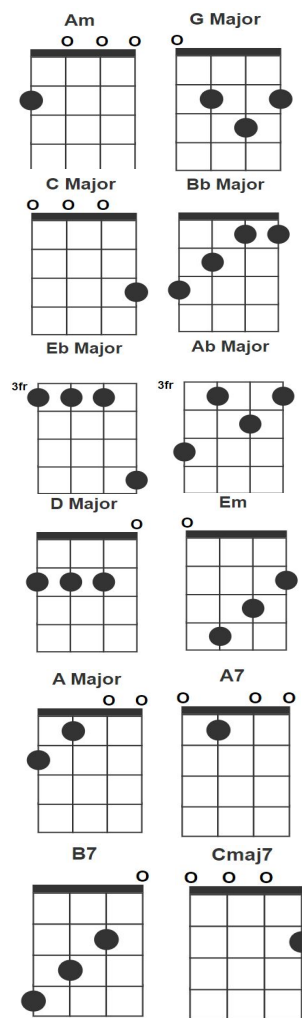

Am	2000
G	0232
C	0003
Bb	3211
Eb	3336
Ab	5343
D	2220
Em	0432
A	2100
A7	0100
B7	4320
CM7	0002

Total Eclipse Of The Heart by Bonnie Tyler

Am

(Turn around)

Every now and then I get a little bit lonely, and

G

you're never coming round (Turn around)

C

Total Eclipse Of The Heart by Bonnie Tyler

Am	2000
G	0232
C	0003
Bb	3211
Eb	3336
Ab	5343
D	2220
Em	0432
A	2100
A7	0100
B7	4320
CM7	0002

C
Every now and then I get a

Bb
little bit terrified and then I

Eb
see the look in your eyes

Ab
(Turn around, Bright eyes)

Eb
Every now and then I fall apart

Ab
(Turn around, Bright eyes)

G
Every now and the I fall apart

Total Eclipse Of The Heart by Bonnie Tyler

- Am** 2000
- G** 0232
- C** 0003
- Bb** 3211
- Eb** 3336
- Ab** 5343
- D** 2220
- Em** 0432
- A** 2100
- A7** 0100
- B7** 4320
- CM7** 0002

(G) **Em** **C**
 And I need you now, tonight,
D **G**
 And I need you more than ever
Em **C**
 And if you only hold me tight
D **G**
 We'll be holding on forever
Em **C**
 And we'll only be making it right
D
 'cause we'll never be wrong