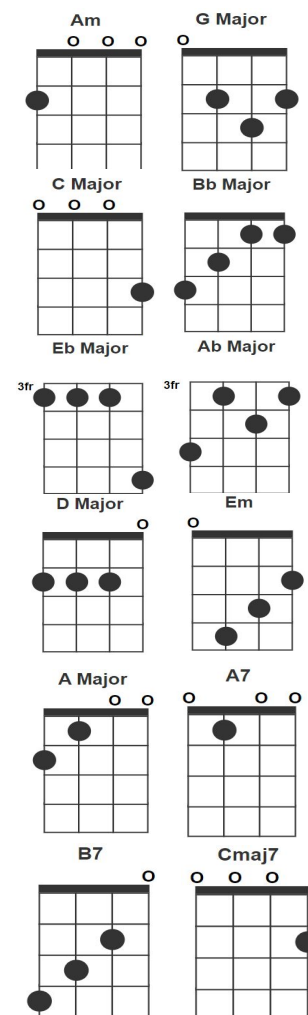

G **Em**
Once upon a time I was falling in love but
B7 **C** **Cmaj7**
now I'm only falling apart
Am
There's nothing I can do
D **G** **Em** **C** **D**
A total eclipse of the heart

Am	2000
G	0232
C	0003
Bb	3211
Eb	3336
Ab	5343
D	2220
Em	0432
A	2100
A7	0100
B7	4320
CM7	0002

Total Eclipse Of The Heart by Bonnie Tyler