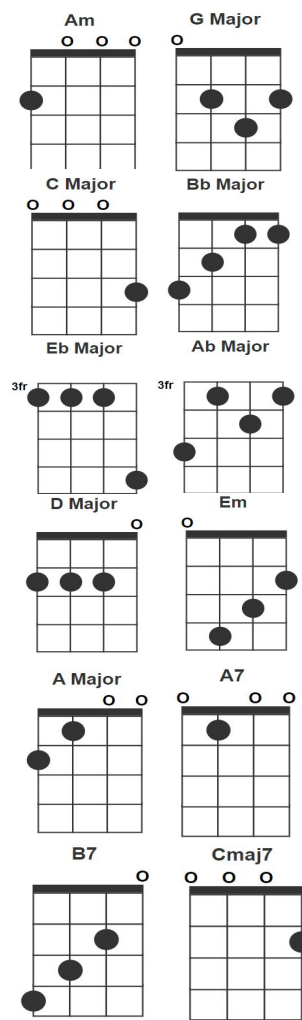

Am	2000
G	0232
C	0003
Bb	3211
Eb	3336
Ab	5343
D	2220
Em	0432
A	2100
A7	0100
B7	4320
CM7	0002

Total Eclipse Of The Heart by Bonnie Tyler

Am

(Turn around)

Every now and then I get a little bit lonely, and

G

you're never coming round (Turn around)

Am G Am G
C Bb C Bb

Am	2000
G	0232
C	0003
Bb	3211
Eb	3336
Ab	5343
D	2220
Em	0432
A	2100
A7	0100
B7	4320
CM7	0002

Total Eclipse Of The Heart by Bonnie Tyler

Eb

Ab

(Turn around, Bright eyes)

Eb

Every now and the I fall apart

Ab

(Turn around, Bright eyes)

G

Every now and the I fall apart

Am	2000
G	0232
C	0003
Bb	3211
Eb	3336
Ab	5343
D	2220
Em	0432
A	2100
A7	0100
B7	4320
CM7	0002

Total Eclipse Of The Heart by Bonnie Tyler

(G) Em C
 And I need you now, tonight,
 D G
 And I need you more than ever
 Em C
 And if you only hold me tight
 D G
 We'll be holding on forever
 Em C
 And we'll only be making it right
 D
 'cause we'll never be wrong

G

I really need you tonight,

D

Em

C

forever's gonna start tonight

D

Forever's gonna start tonight