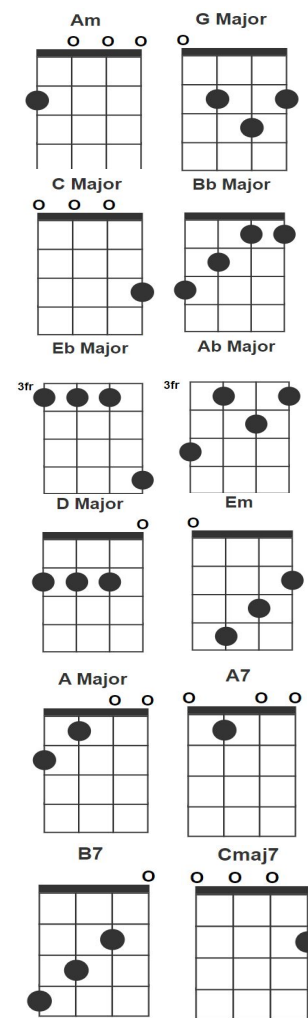

Am	2000
G	0232
C	0003
Bb	3211
Eb	3336
Ab	5343
D	2220
Em	0432
A	2100
A7	0100
B7	4320
CM7	0002

Total Eclipse Of The Heart by Bonnie Tyler

Am

(Turn around)

Every now and then I get a little bit lonely, and

G

you're never coming round (Turn around)

G!

A total eclipse of the heart

Em

C

Cmaj7

Am	2000
G	0232
C	0003
Bb	3211
Eb	3336
Ab	5343
D	2220
Em	0432
A	2100
A7	0100
B7	4320
CM7	0002

Total Eclipse Of The Heart by Bonnie Tyler

[Instrumental]

Am G Am G
C Bb C Bb

Am	2000
G	0232
C	0003
Bb	3211
Eb	3336
Ab	5343
D	2220
Em	0432
A	2100
A7	0100
B7	4320
CM7	0002

Total Eclipse Of The Heart by Bonnie Tyler

Eb

Ab

(Turn around, Bright eyes)

Eb

Every now and the I fall apart

Ab

(Turn around, Bright eyes)

G

Every now and the I fall apart

Am	2000
G	0232
C	0003
Bb	3211
Eb	3336
Ab	5343
D	2220
Em	0432
A	2100
A7	0100
B7	4320
CM7	0002

Total Eclipse Of The Heart by Bonnie Tyler

(G) Em C
 And I need you now, tonight,
 D G
 And I need you more than ever
 Em C
 And if you only hold me tight
 D G
 We'll be holding on forever
 Em C
 And we'll only be making it right
 D
 'cause we'll never be wrong