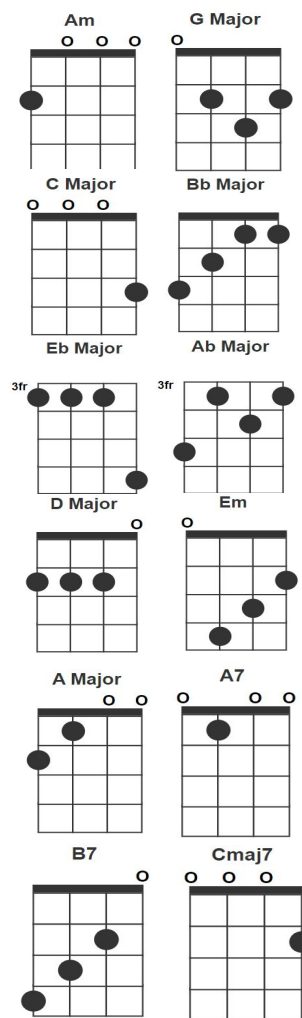

C

Together we can take it to the

D

End of the line

Em

Your love is like a shadow on me

A

A7

All of the time (All of the time!)

Am	2000
G	0232
C	0003
Bb	3211
Eb	3336
Ab	5343
D	2220
Em	0432
A	2100
A7	0100
B7	4320
CM7	0002

Total Eclipse Of The Heart by Bonnie Tyler