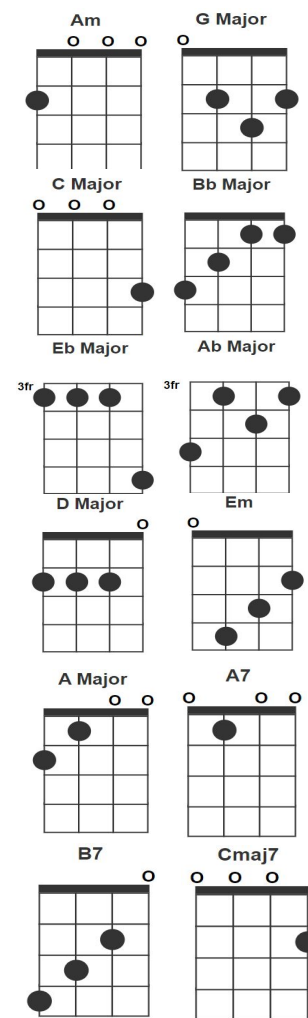

Am	2000
G	0232
C	0003
Bb	3211
Eb	3336
Ab	5343
D	2220
Em	0432
A	2100
A7	0100
B7	4320
CM7	0002

Total Eclipse Of The Heart by Bonnie Tyler

Am

(Turn around)

Every now and then I get a little bit lonely, and

G

you're never coming round (Turn around)

Ab

(Turn around, Bright eyes)

G

Every now and the I fall apart

Am	2000
G	0232
C	0003
Bb	3211
Eb	3336
Ab	5343
D	2220
Em	0432
A	2100
A7	0100
B7	4320
CM7	0002

Total Eclipse Of The Heart by Bonnie Tyler

(G) Em C
 And I need you now, tonight,
 D G
 And I need you more than ever
 Em C
 And if you only hold me tight
 D G
 We'll be holding on forever
 Em C
 And we'll only be making it right
 D
 'cause we'll never be wrong

Am	2000
G	0232
C	0003
Bb	3211
Eb	3336
Ab	5343
D	2220
Em	0432
A	2100
A7	0100
B7	4320
CM7	0002

Total Eclipse Of The Heart by Bonnie Tyler

D **G** **Em** **C** **D**
 A total eclipse of the heart

G **Em** **C** **D**
 (Turn around, Bright eyes)

G **Em** **C**
 (Turn around, Bright eyes) Turn around

D! *Let it ring*

Am	2000
G	0232
C	0003
Bb	3211
Eb	3336
Ab	5343
D	2220
Em	0432
A	2100
A7	0100
B7	4320
CM7	0002

Total Eclipse Of The Heart by Bonnie Tyler - LAST