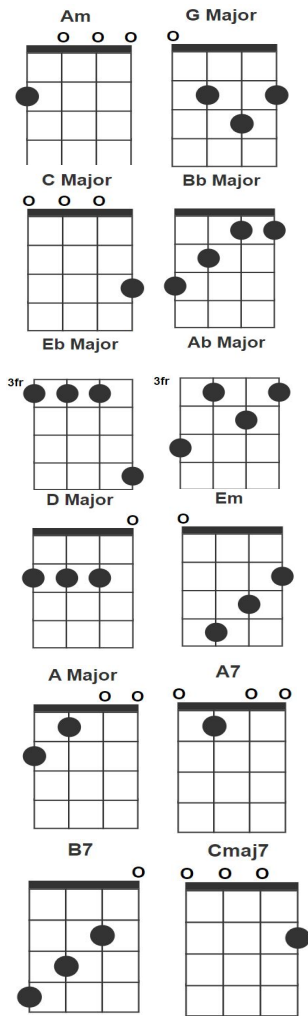

Am	2000
G	0232
C	0003
Bb	3211
Eb	3336
Ab	5343
D	2220
Em	0432
A	2100
A7	0100
B7	4320
CM7	0002

Total Eclipse Of The Heart by Bonnie Tyler

Am

(Turn around)

Every now and then I get a little bit lonely, and

G

you're never coming round (Turn around)

C

Total Eclipse Of The Heart by Bonnie Tyler

Am	2000
G	0232
C	0003
Bb	3211
Eb	3336
Ab	5343
D	2220
Em	0432
A	2100
A7	0100
B7	4320
CM7	0002

C
Every now and then I get a

Bb
little bit terrified and then I

Eb
see the look in your eyes

Ab
(Turn around, Bright eyes)

Eb
Every now and then I fall apart

Ab
(Turn around, Bright eyes)

G
Every now and the I fall apart

Total Eclipse Of The Heart by Bonnie Tyler

- Am** 2000
- G** 0232
- C** 0003
- Bb** 3211
- Eb** 3336
- Ab** 5343
- D** 2220
- Em** 0432
- A** 2100
- A7** 0100
- B7** 4320
- CM7** 0002

(G) **Em** **C**
 And I need you now, tonight,
D **G**
 And I need you more than ever
Em **C**
 And if you only hold me tight
D **G**
 We'll be holding on forever
Em **C**
 And we'll only be making it right
D
 'cause we'll never be wrong