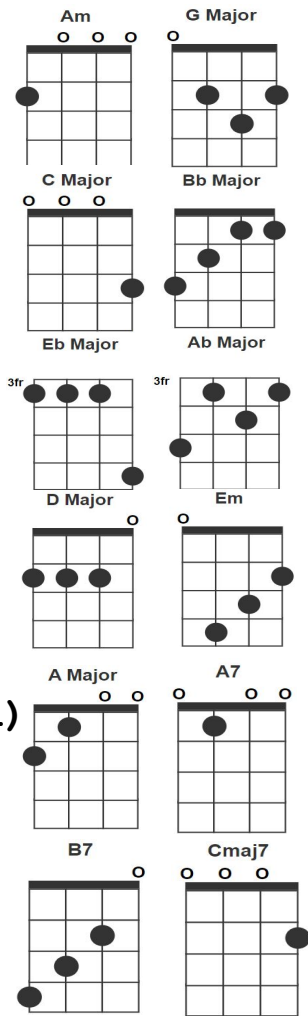

Am	2000
G	0232
C	0003
Bb	3211
Eb	3336
Ab	5343
D	2220
Em	0432
A	2100
A7	0100
B7	4320
CM7	0002

Total Eclipse Of The Heart by Bonnie Tyler

Am

(Turn around)

Every now and then I get a little bit lonely, and

G

you're never coming round (Turn around)

Am

Every now and then I get a little bit tired of

G

listening to the sound of my tears (Turn around)

C

Every now and then I get a little bit nervous that

Bb

the best of all the years have gone by (Turn around)

C

Total Eclipse Of The Heart by Bonnie Tyler

Am	2000
G	0232
C	0003
Bb	3211
Eb	3336
Ab	5343
D	2220
Em	0432
A	2100
A7	0100
B7	4320
CM7	0002

C
Every now and then I get a

Bb
little bit terrified and then I

Eb
see the look in your eyes

Ab
(Turn around, Bright eyes)

Eb
Every now and then I fall apart

Ab
(Turn around, Bright eyes)

G
Every now and the I fall apart

Total Eclipse Of The Heart by Bonnie Tyler

- Am** 2000
- G** 0232
- C** 0003
- Bb** 3211
- Eb** 3336
- Ab** 5343
- D** 2220
- Em** 0432
- A** 2100
- A7** 0100
- B7** 4320
- CM7** 0002