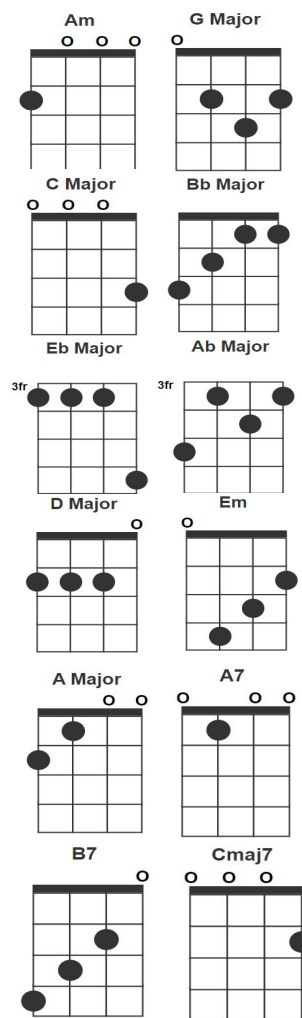

Am	2000
G	0232
C	0003
Bb	3211
Eb	3336
Ab	5343
D	2220
Em	0432
A	2100
A7	0100
B7	4320
CM7	0002

Total Eclipse Of The Heart by Bonnie Tyler

Am

(Turn around)

Every now and then I get a little bit lonely, and

G

you're never coming round (Turn around)

Ab
(Turn around, Bright eyes)

Eb
Every now and then I fall apart

Ab
(Turn around, Bright eyes)

G
Every now and the I fall apart

Total Eclipse Of The Heart by Bonnie Tyler

- Am** 2000
- G** 0232
- C** 0003
- Bb** 3211
- Eb** 3336
- Ab** 5343
- D** 2220
- Em** 0432
- A** 2100
- A7** 0100
- B7** 4320
- CM7** 0002

Am G Am G
C Bb C Bb

Am	2000
G	0232
C	0003
Bb	3211
Eb	3336
Ab	5343
D	2220
Em	0432
A	2100
A7	0100
B7	4320
CM7	0002

Total Eclipse Of The Heart by Bonnie Tyler

Eb

Ab

(Turn around, Bright eyes)

Eb

Every now and the I fall apart

Ab

(Turn around, Bright eyes)

G

Every now and the I fall apart

Am	2000
G	0232
C	0003
Bb	3211
Eb	3336
Ab	5343
D	2220
Em	0432
A	2100
A7	0100
B7	4320
CM7	0002

Total Eclipse Of The Heart by Bonnie Tyler

(G) Em C
 And I need you now, tonight,
 D G
 And I need you more than ever
 Em C
 And if you only hold me tight
 D G
 We'll be holding on forever
 Em C
 And we'll only be making it right
 D
 'cause we'll never be wrong