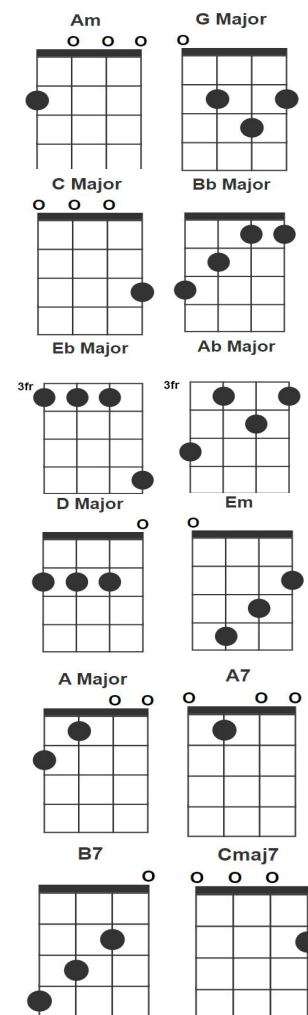

Am	2000
G	0232
C	0003
Bb	3211
Eb	3336
Ab	5343
D	2220
Em	0432
A	2100
A7	0100
B7	4320
CM7	0002

Total Eclipse Of The Heart by Bonnie Tyler

Am

(Turn around)

Every now and then I get a little bit lonely, and

G

you're never coming round (Turn around)

Ab
(Turn around, Bright eyes)

Eb
Every now and then I fall apart

Ab
(Turn around, Bright eyes)

G
Every now and the I fall apart

Total Eclipse Of The Heart by Bonnie Tyler

- Am** 2000
- G** 0232
- C** 0003
- Bb** 3211
- Eb** 3336
- Ab** 5343
- D** 2220
- Em** 0432
- A** 2100
- A7** 0100
- B7** 4320
- CM7** 0002

I really need you tonight,

D

Em

C

forever's gonna start tonight

D

Forever's gonna start tonight

Total Eclipse Of The Heart by Bonnie Tyler

Am	2000
G	0232
C	0003
Bb	3211
Eb	3336
Ab	5343
D	2220
Em	0432
A	2100
A7	0100
B7	4320
CM7	0002

G **Em**
 Once upon a time I was falling in love but
B7 **C** **Cmaj7**
 now I'm only falling apart
Am
 There's nothing I can do
D **G** **Em** **C** **D**
 A total eclipse of the heart