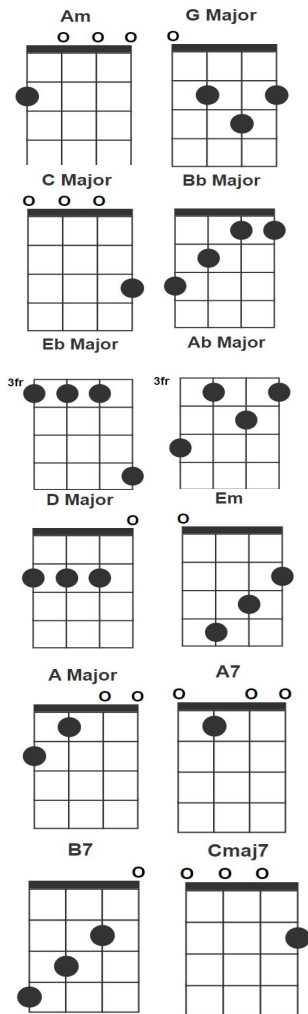

Am	2000
G	0232
C	0003
Bb	3211
Eb	3336
Ab	5343
D	2220
Em	0432
A	2100
A7	0100
B7	4320
CM7	0002

Total Eclipse Of The Heart by Bonnie Tyler

Am

(Turn around)

Every now and then I get a little bit lonely, and

G

you're never coming round (Turn around)

Ab
(Turn around, Bright eyes)

Eb
Every now and then I fall apart

Ab
(Turn around, Bright eyes)

G
Every now and the I fall apart

Total Eclipse Of The Heart by Bonnie Tyler

- Am** 2000
- G** 0232
- C** 0003
- Bb** 3211
- Eb** 3336
- Ab** 5343
- D** 2220
- Em** 0432
- A** 2100
- A7** 0100
- B7** 4320
- CM7** 0002

I really need you tonight,

D

Em

C

forever's gonna start tonight

D

Forever's gonna start tonight

Total Eclipse Of The Heart by Bonnie Tyler

Am	2000
G	0232
C	0003
Bb	3211
Eb	3336
Ab	5343
D	2220
Em	0432
A	2100
A7	0100
B7	4320
CM7	0002

G **Em**
 Once upon a time I was falling in love but
B7 **C** **Cmaj7**
 now I'm only falling apart
Am
 There's nothing I can do
D **G** **Em** **C** **D**
 A total eclipse of the heart