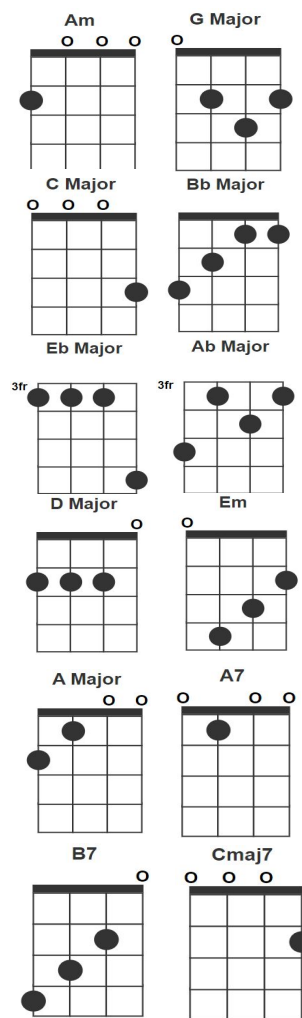

C

Together we can take it to the

D

End of the line

Em

Your love is like a shadow on me

A

A7

All of the time

- Am 2000
- G 0232
- C 0003
- Bb 3211
- Eb 3336
- Ab 5343
- D 2220
- Em 0432
- A 2100
- A7 0100
- B7 4320
- CM7 0002

Total Eclipse Of The Heart by Bonnie Tyler