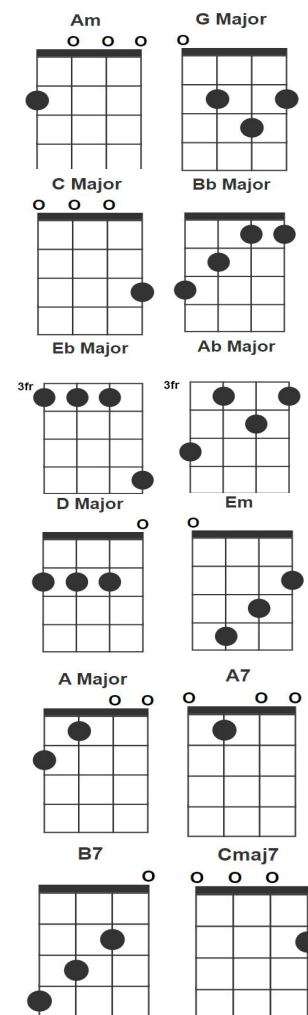

G
Once upon a time there was light in my life
B7
But now there's only love in the dark
Am
Nothing I can say
D **G** **Em** **C**
A total eclipse of the heart

Am	2000
G	0232
C	0003
Bb	3211
Eb	3336
Ab	5343
D	2220
Em	0432
A	2100
A7	0100
B7	4320
CM7	0002

Total Eclipse Of The Heart by Bonnie Tyler