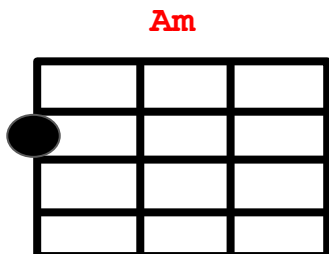

Em D C G
Take it easy, take it easy

Am C Em
don't let the sound of them old wheels drive you crazy,

C G C G
come on baby, don't say maybe

Am C G!
I gotta know if your sweet love is gonna save me

G 0232
D 2220
C 0003
Em 0432
Am 2000

Take It Easy
The Eagles