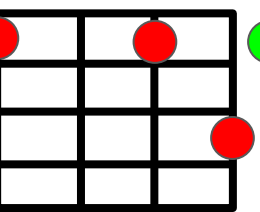

E7

C Bb C Bb F

Her face is a map of the world Is a map of the world

C Bb

You can see she's a beautiful girl

C Bb F

She's a beautiful girl

Am G E7 Am

And everything around her is a silver pool of light

Am G E7 Am

The people who surround her feel the benefit of it

| F | | Fm C

It makes you calm She holds you captivated in her palm

Suddenly I See K.T. Tunstall

C Bb F G Em7 Fm E7

Am

E7

F

C

Suddenly I see This is what I wanna be
(Suddenly I see)

Am

E7

C **Bb** **F**
And she's looking at me

C **Bb** **C** **Bb F**
I can see her eyes looking from a page of a magazine

C **Bb** **C**
Oh she makes me feel like I could be a tower

Bb **F**
A big strong tower