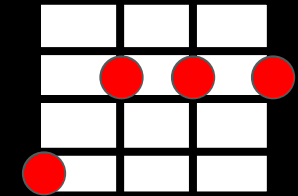

130 bpm

Intro (4 bars each)

D Bm G D

Bo Diddley Beat

-2--222-----2--222----- x16
-----2--22-----2--22-----

D 2220

Bm 4222

G 0232

Bm 4222

G 0232

D | | | |
 I saw your eyes

Bm | | | |
 And you made me smile

G | | | |
 For a little while

D | | | |
 I was falling in love

(Throughout)

 -2-2-----2-2-----
 -----2---22-----2---22-----