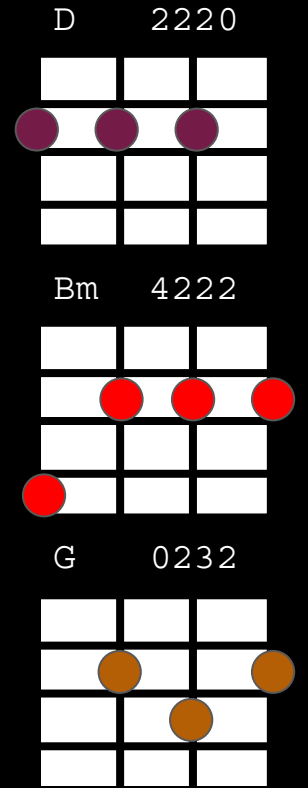

130 bpm

Intro (4 bars each)

D Bm G D

Bo Diddley Beat

-2--222-----2--222----- x16
-----2--22-----2--22-----

D 2220

Bm 4222

G 0232

D 2220

●	●	●

Bm 4222

	●	●	●
●			

G 0232

	●	●
		●

D | | | |
 I saw your eyes

Bm | | | |
 And you touched my mind

G | | | |
 Although it took a while

D | | | |
 I was falling in love

(Throughout)

(4 bars each)

D

--000-----
----111-----
-----22-----

Bm

--777-----
----999-----
-----9-----

x4

x4

D 2220

Bm 4222

G 0232

(4 bars each)

G

 --999-----
 ----101010-----
 -----99-----