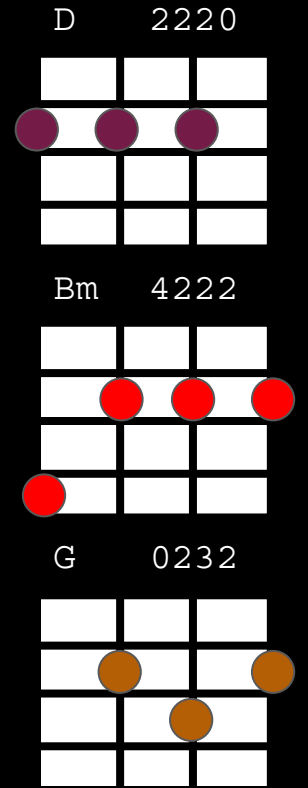

D | | | |
I saw your eyes

Bm | | | |
And you made me smile

G | | | |
For a little while

D | | | |
I was falling in love

(Throughout)