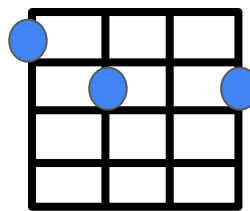

C | F | C | | x2 (or until we feel like starting)

C

F

C

I got the blues from my baby livin' by the San Francisco Bay

F

C

The ocean liner's gone so far away

F

Didn't mean to treat her so bad,

C

A

she was the best girl I ever have had

D7

G7

Said goodbye, I can take a cry, I want to lay down and die

C

G7

A

F

E7

D7