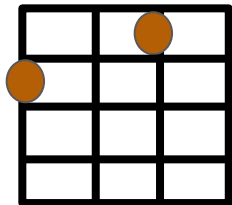

Harmonica!

C

F

C

I got the blues from my baby livin' by the San Francisco Bay

F

C

The ocean liner's gone so far away

F

Didn't mean to treat her so bad,

C

A

she was the best girl I ever have had

D7

G7

Said goodbye, I can take a cry, I want to lay down and die

(get those kazoos ready...)

C

G7

A

F

E7

D7