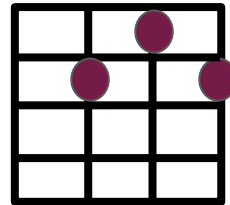

Harmonica!

C

F

C

I got the blues from my baby livin' by the San Francisco Bay

F

C

The ocean liner's gone so far away

F

Didn't mean to treat her so bad,

C

A

she was the best girl I ever have had

D7

G7

Said goodbye, I can take a cry, I want to lay down and die

(get those kazoos ready...)

C

G7

A

F

E7

D7