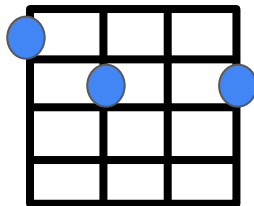

C

F

C

I ain't got a nickel and I ain't got a lousy dime

F

E7

If she don't come back, think I'm gonna lose my mind

F

C

A

If I ever get back to stay it's gonna be another brand new day

D7

G7

C

G7

Walkin' with my baby down by the San Francisco Bay

C

G7

A

F

E7

D7