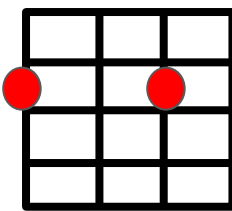

C | F | C | | x2 (or until we feel like starting)

C

F

C

I got the blues from my baby livin' by the San Francisco Bay

F

C

The ocean liner's gone so far away

F

Didn't mean to treat her so bad,

C

A

she was the best girl I ever have had

D7

G7

Said goodbye, I can take a cry, I want to lay down and die

C

G7

A

F

E7

D7