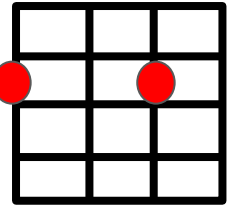

Harmonica!

C

F

C

I got the blues from my baby livin' by the San Francisco Bay

F

C

The ocean liner's gone so far away

F

Didn't mean to treat her so bad,

C

A

she was the best girl I ever have had

D7

G7

Said goodbye, I can take a cry, I want to lay down and die

(get those kazoos ready...)

C

G7

A

F

E7

D7