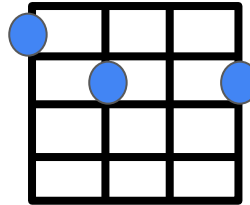

Harmonica!

C

F

C

I got the blues from my baby livin' by the San Francisco Bay

F

C

The ocean liner's gone so far away

F

Didn't mean to treat her so bad,

C

A

she was the best girl I ever have had

D7

G7

Said goodbye, I can take a cry, I want to lay down and die

(get those kazoos ready...)

C

G7

A

F

E7

D7