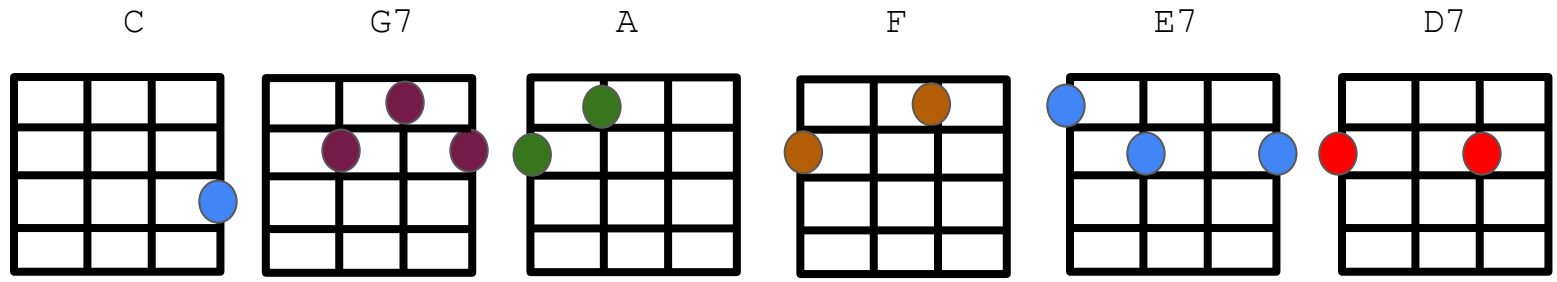

G7

A

F

E7

D7

C F C C F C
 Sittin' down looking from my back door... wonderin' which way to go
 F C
 Woman I'm so crazy 'bout... she don't love me no more
 F C A
 Think I'll catch me a freight train... cause I'm feelin' blue
 D7 G7!
 Ride all the way to the end of the line... thinkin' only of you

San Francisco Bay Blues – Jesse Fuller/Eric Clapton (82 BPM)

D7 **G7** **C** **A**
Walkin' with my baby down by the San Francisco Bay Hey Hey

D7 **G7** **C** **A**
Walkin' with my baby down by the San Francisco Bay