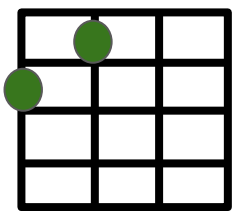

C | F | C | | x2 (or until we feel like starting)

C

F

C

I got the blues from my baby livin' by the San Francisco Bay

F

C

The ocean liner's gone so far away

F

Didn't mean to treat her so bad,

C

A

she was the best girl I ever have had

D7

G7

Said goodbye, I can take a cry, I want to lay down and die

C

G7

A

F

E7

D7