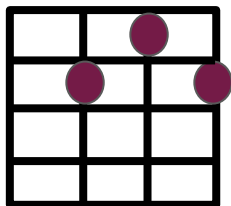

C

F

C

I ain't got a nickel and I ain't got a lousy dime

F

E7

If she don't come back, think I'm gonna lose my mind

F

C

A

If I ever get back to stay it's gonna be another brand new day

D7

G7

C

G7

Walkin' with my baby down by the San Francisco Bay

C

G7

A

F

E7

D7