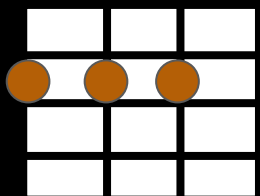

D

E7

A E7 D E7
 I like black and white dreaming black and white
 A E7 D E7 A
 You like black and white run runaway
 A E7 D E7
 See chameleon lying there in the sun
 A E7 D E7 A
 All things to everyone run runaway hey

Next chord is D...

Run Runaway
Slade

||:D A |G A |D A |G-A D :|| x2

A E7 D E7
If you got a crush don't beat about the bush

A E7 D E7 A
When I got a crush run runaway

A E7 D E7
See chameleon lying there in the sun

| A E7 | A D | A E7 | A E7 |
 | A E7 | A D | A E7 | A E7 |

| D A | D G | D A | D A |
 | D A | D G | D A | D |

Original Feel

(Riff)

A! E!E!	D! E!E!
A! E!E!	D! E!E!
A! E!E!	D! E!E!
A! E!E!	D! E!E!

A

E7

D

G

Run Runaway
 Slade

A E7 D E7
 Oh now can't you wait love don't come on a plate
 A E7 D E7 A
 Oh now can't you wait run runaway
 A E7 D E7
 See chameleon lying there in the sun
 A E7 D E7 A
 All things to everyone run runaway hey