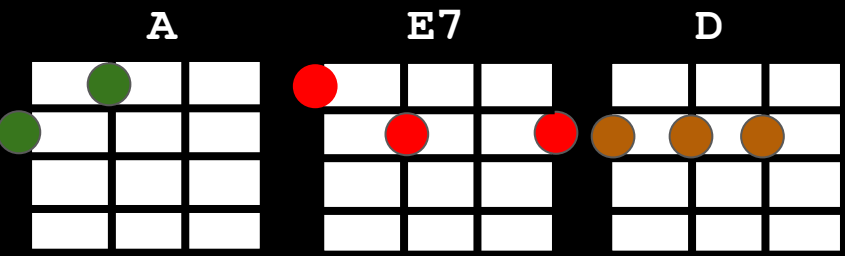

A E7 D E7
I like black and white dreaming black and white
A E7 D E7 A
You like black and white run runaway
A E7 D E7
See chameleon lying there in the sun
A E7 D E7 A
All things to everyone run runaway hey

|A E7 |D E7 |A E7 |D-E7 A |

Run Runaway
Slade