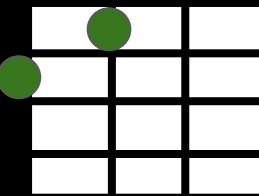

Next chord is D...

Run Runaway
Slade

||:D A |G A |D A |G-A D :|| x2

A E7 D E7
If you got a crush don't beat about the bush

A E7 D E7 A
When I got a crush run runaway

A E7 D E7
See chameleon lying there in the sun

| A E7 | A D | A E7 | A E7 |
 | A E7 | A D | A E7 | A E7 |

| D A | D G | D A | D A |
 | D A | D G | D A | D |

Original Feel

(Riff)

A! E!E!	D! E!E!
A! E!E!	D! E!E!
A! E!E!	D! E!E!
A! E!E!	D! E!E!

A

E7

D

G

Run Runaway
 Slade

A E7 D E7
 Oh now can't you wait love don't come on a plate
 A E7 D E7 A
 Oh now can't you wait run runaway
 A E7 D E7
 See chameleon lying there in the sun
 A E7 D E7 A
 All things to everyone run runaway hey