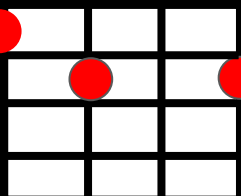

Next chord is D...

Run Runaway
Slade

||:D A |G A |D A |G-A D :|| x2

A E7 D E7
If you got a crush don't beat about the bush

A E7 D E7 A
When I got a crush run runaway

A E7 D E7
See chameleon lying there in the sun

| A E7 | A D | A E7 | A E7 |
 | A E7 | A D | A E7 | A E7 |

| D A | D G | D A | D A |
 | D A | D G | D A | D |

Original Feel

(Riff)

A! E!E!	D! E!E!
A! E!E!	D! E!E!
A! E!E!	D! E!E!
A! E!E!	D! E!E!

A

E7

D

G

Run Runaway
 Slade

A E7 D E7
 Oh now can't you wait love don't come on a plate
 A E7 D E7 A
 Oh now can't you wait run runaway
 A E7 D E7
 See chameleon lying there in the sun
 A E7 D E7 A
 All things to everyone run runaway hey