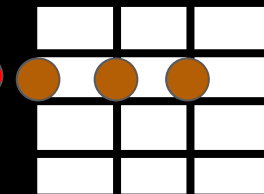

Next chord is D...

Run Runaway
Slade

||:D A |G A |D A |G-A D :|| x2

A E7 D E7
If you got a crush don't beat about the bush

A E7 D E7 A
When I got a crush run runaway

A E7 D E7
See chameleon lying there in the sun

A E7 D E7 A
All things to everyone run runaway hey

|D A |G A |D A |G-A D |
|D A |G A |D A |G-A D! |D! D!D!D! |

A

E7

D

G

Run Runaway
Slade

Halftime Feel