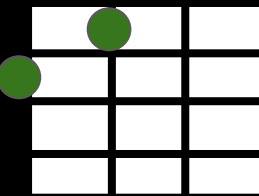

126 BPM

Drum intro

(Riff)

A! E!E!	D! E!E!
A! E!E!	D! E!E!
A! E!E!	D! E!E!
A! E!E!	D! E!E!

Oh now

||:A E7 |D E7 |A E7 |D-E7 A :||

A