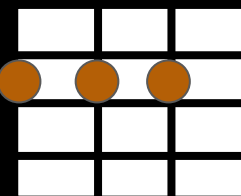

Next chord is D...

Run Runaway
Slade

||:D A |G A |D A |G-A D :|| x2

A E7 D E7
If you got a crush don't beat about the bush

A E7 D E7 A
When I got a crush run runaway

A E7 D E7
See chameleon lying there in the sun

| A E7 | A D | A E7 | A E7 |
 | A E7 | A D | A E7 | A E7 |

| D A | D G | D A | D A |
 | D A | D G | D A | D |

Original Feel

(Riff)

A! E!E!	D! E!E!
A! E!E!	D! E!E!
A! E!E!	D! E!E!
A! E!E!	D! E!E!

A

E7

D

G

Run Runaway
 Slade

A E7 D E7
 Oh now can't you wait love don't come on a plate
 A E7 D E7 A
 Oh now can't you wait run runaway
 A E7 D E7
 See chameleon lying there in the sun
 A E7 D E7 A
 All things to everyone run runaway hey