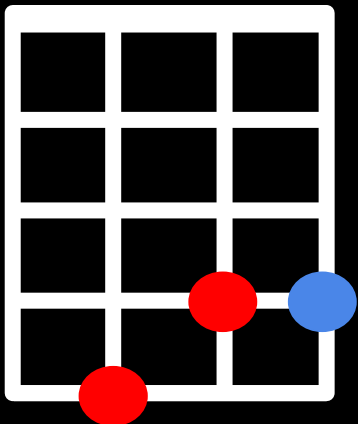

**Em**

**C**

**C#dim**

**C**

**Em**

**C**

**A**

**C**

# Intro

Em C1 C#° C2  
Em C1 A C3 x2

Em	0432
C1	0433
C#°	0434
C2	0033
C3	0003
E	4447
B	4322
D	222x
A	2100
C#m	6444
F#	3121

Em C1  
 Moving on the floor now,  
 C#° C2  
 babe you're a bird of paradise  
 Em C1 A C3  
 Cherry ice cream smile, I suppose it's very nice  
 Em C1  
 With a step to your left and a flick to the right  
 C#° C2  
 you catch that mirror way out west  
 Em C1  
 You know you're something special and you  
 A C3 E!  
 look like you're the best

Em 0432  
 C1 0433  
 C#° 0434  
 C2 0033  
 C3 0003  
 E 4447  
 B 4322  
 D 222x  
 A 2100  
 C#m 6444  
 F# 3121

E                    B                    D                    A  
Her name is Rio and she dances on the sand