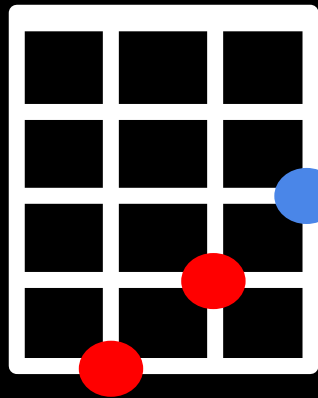

E                    B                    D                    A  
Oh Rio, Rio, dance across the Rio Grande

Em	0432
C1	0433
C# <sup>0</sup>	0434
C2	0033
C3	0003
E	4447
B	4322
D	222x
A	2100
C#m	6444
F#	3121

**Em**

**C**

**C#dim**

**C**

**Em**

**C**

**A**

**C**

Em C1  
I've seen you on the beach

C#° C2

and I've seen you on TV

Em C1 A C3 Em

Two of a billion stars, it means so much to me

C1 C#° C2

Like a birthday or a pretty view

Em C1 A C3