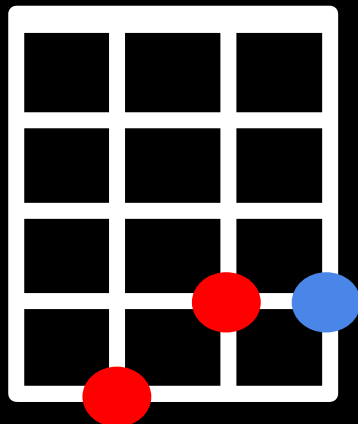

**Em**

**C**

**C#dim**

**C**

**Em**

**C**

**A**

**C**

# Intro

Em C1 C#° C2  
Em C1 A C3 x2

Em	0432
C1	0433
C#°	0434
C2	0033
C3	0003
E	4447
B	4322
D	222x
A	2100
C#m	6444
F#	3121

Em C1  
 Moving on the floor now,  
 C#° C2  
 babe you're a bird of paradise  
 Em C1 A C3  
 Cherry ice cream smile, I suppose it's very nice  
 Em C1  
 With a step to your left and a flick to the right  
 C#° C2  
 you catch that mirror way out west  
 Em C1  
 You know you're something special and you  
 A C3 E!  
 look like you're the best

Em 0432  
 C1 0433  
 C#° 0434  
 C2 0033  
 C3 0003  
 E 4447  
 B 4322  
 D 222x  
 A 2100  
 C#m 6444  
 F# 3121

E                    B                    D                    A  
Her name is Rio and she dances on the sand