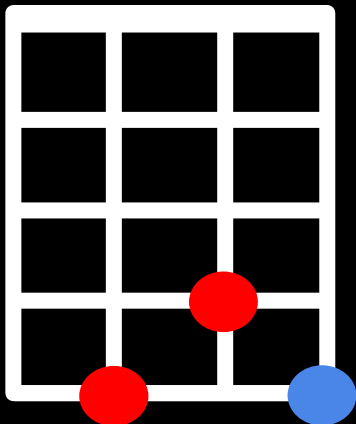

**Em**

**C**

**C#dim**

**C**

**Em**

**C**

**A**

**C**

# Intro

Em C1 C#° C2  
Em C1 A C3 x2

Em	0432
C1	0433
C#°	0434
C2	0033
C3	0003
E	4447
B	4322
D	222x
A	2100
C#m	6444
F#	3121

Em C1  
 Moving on the floor now,  
 C#° C2  
 babe you're a bird of paradise  
 Em C1 A C3  
 Cherry ice cream smile, I suppose it's very nice  
 Em C1  
 With a step to your left and a flick to the right  
 C#° C2  
 you catch that mirror way out west  
 Em C1  
 You know you're something special and you  
 A C3 E!  
 look like you're the best

Em 0432  
 C1 0433  
 C#° 0434  
 C2 0033  
 C3 0003  
 E 4447  
 B 4322  
 D 222x  
 A 2100  
 C#m 6444  
 F# 3121

E                    B                    D                    A  
Her name is Rio and she dances on the sand