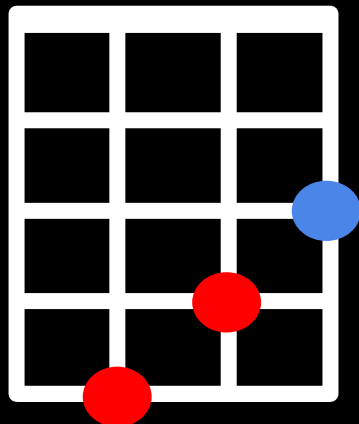

**Em**

**C**

**C#dim**

**C**

**Em**

**C**

**A**

**C**

# Intro

Em C1 C#° C2  
Em C1 A C3 x2

Em	0432
C1	0433
C#°	0434
C2	0033
C3	0003
E	4447
B	4322
D	222x
A	2100
C#m	6444
F#	3121

Em C1  
 Moving on the floor now,  
 C#° C2  
 babe you're a bird of paradise  
 Em C1 A C3  
 Cherry ice cream smile, I suppose it's very nice  
 Em C1  
 With a step to your left and a flick to the right  
 C#° C2  
 you catch that mirror way out west  
 Em C1  
 You know you're something special and you  
 A C3 E!  
 look like you're the best

Em 0432  
 C1 0433  
 C#° 0434  
 C2 0033  
 C3 0003  
 E 4447  
 B 4322  
 D 222x  
 A 2100  
 C#m 6444  
 F# 3121

E                    B                    D                    A  
Her name is Rio and she dances on the sand