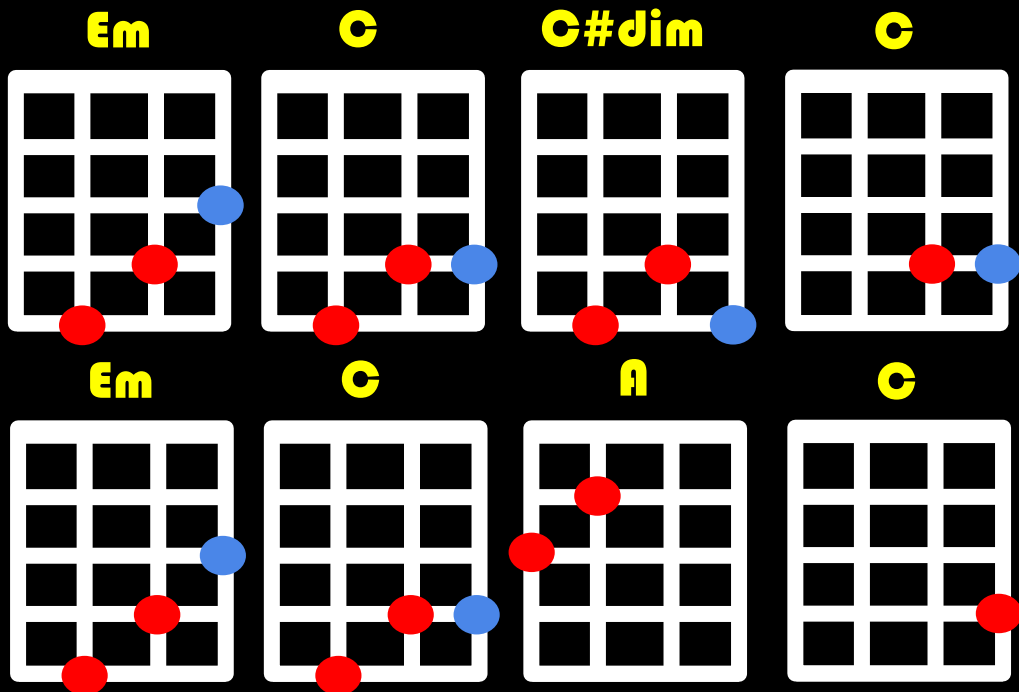

**Em**

**C**

**C#dim**

**C**

**Em**

**C**

**A**

**C**

# Intro

Em C1 C#° C2  
Em C1 A C3 x2

Em	0432
C1	0433
C#°	0434
C2	0033
C3	0003
E	4447
B	4322
D	222x
A	2100
C#m	6444
F#	3121

Em C1  
 Moving on the floor now,  
 C#° C2  
 babe you're a bird of paradise  
 Em C1 A C3  
 Cherry ice cream smile, I suppose it's very nice  
 Em C1  
 With a step to your left and a flick to the right  
 C#° C2  
 you catch that mirror way out west  
 Em C1  
 You know you're something special and you  
 A C3 E!  
 look like you're the best

Em 0432  
 C1 0433  
 C#° 0434  
 C2 0033  
 C3 0003  
 E 4447  
 B 4322  
 D 222x  
 A 2100  
 C#m 6444  
 F# 3121

E                    B                    D                    A  
Her name is Rio and she dances on the sand