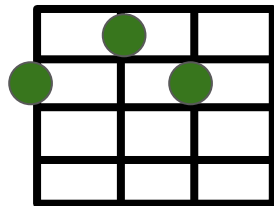

Rebel Yell - Billy Idol

(bass and drums only)

Bm7	2222
G	0232
F#m	2120
E7	1202
D	2220
A	2100

Bm7

I walked the ward with you, babe

D/A **G** **E7** **D A**

A thousand miles with you

Bm7