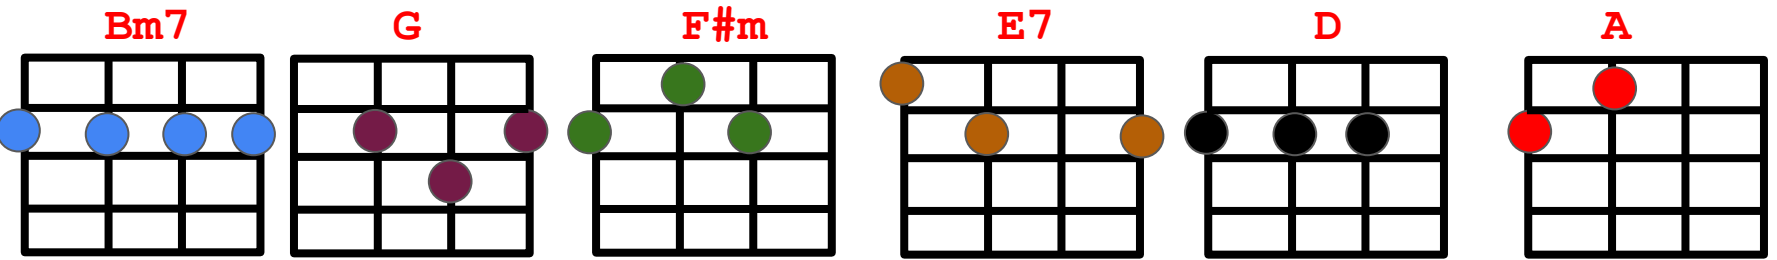

(bass and drums only)

Bm7	2222
G	0232
F#m	2120
E7	1202
D	2220
A	2100

Bm7

I walked the ward with you, babe

D/A **G** **E7** **D A**

A thousand miles with you

Bm7

I dried your tears of pain, babe

D/A **G** **E7** **D! A!**

A million times for you

(4 bar drum break)

Rebel Yell - Billy Idol