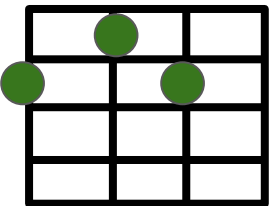

166 BPM

Bm7

4x

Bm7	2222
G	0232
F#m	2120
E7	1202
D	2220
A	2100

Bm7

G

F#m

E7

D

A