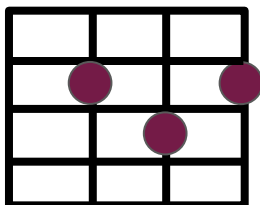

Last night a little angel came pumpin' cross my floor

Bm7

She said "Come on baby I got a licence for love

D/A

G

|E7

D-A|

And if it expir-es pray help from above because

Bm7	2222
G	0232
F#m	2120
E7	1202
D	2220
A	2100

Bm7

G

F#m

E7

D

A

Bm7

In the midnight hour she cried- "more, more, more"

D/A **G** | **E7** **D-A** |

With a rebel yell she cried- "more, more, more"

Bm7

In the midnight hour babe- "more, more, more"

D/A **G** **E7** **D** **A**

G

F#m

E7

D

A

Rebel Yell - Billy Idol

| G | F#m | E7 | | |
 I hear he lives in-a his own heaven
 | G | F#m | E7 | | |
 Collects it to go from the seven eleven
 | G | F#m | E7 | | |
 Well he's out all night to collect a fare
 | G | F#m | E7 | | | D A
 Just so long, just so long it don't mess up his Ha-a-