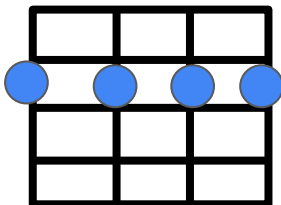

Bm7

Last night a little dancer came dancin' to my door

D/A

G

|E7

D-A|

Last night a little angel came pumpin' cross my floor

Bm7

She said "Come on baby I got a licence for love

D/A

G

|E7

D-A|

And if it expir-es pray help from above because

Bm7	2222
G	0232
F#m	2120
E7	1202
D	2220
A	2100

Bm7

G

F#m

E7

D

A