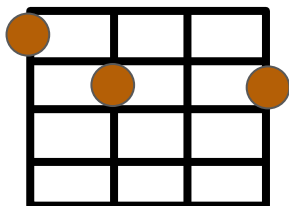

D

A

Bm7

Last night a little dancer came dancin' to my door

D/A

G

|E7

D-A|

Last night a little angel came pumpin' cross my floor

Bm7

She said "Come on baby I got a licence for love

D/A

G

|E7

D-A|

And if it expir-es pray help from above because

D-A|

But when I'm tired and lonely she sees me to bed

Bm7

What set you free and brought you to me babe

D/A

G

|E7

D-A|

G

F#m

E7

D

A

Rebel Yell - Billy Idol

| G | F#m | E7 | | |
 I hear he lives in-a his own heaven
 | G | F#m | E7 | | |
 Collects it to go from the seven eleven
 | G | F#m | E7 | | |
 Well he's out all night to collect a fare
 | G | F#m | E7 | | | D A
 Just so long, just so long it don't mess up his Ha-a-