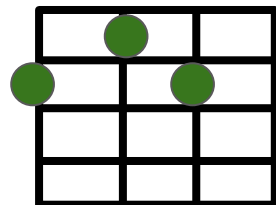

(Tutti, mp-mf)

Bm7	2222
G	0232
F#m	2120
E7	1202
D	2220
A	2100

Bm7

I'd sell my soul for you babe

D/A

G

|E7

D-A|

For money to burn with you

Bm7

I'd give you all, and have none, babe

D/A

G

E7

Justa, justa, justa, justa to have you here by me

D A

Because

Bm7

G

F#m

E7

D

A