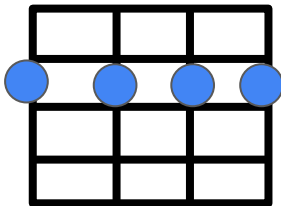

Solo (vox tacet)

Bm7

In the midnight hour she cried- "more, more, more"

D/A

G

|E7

D-A|

With a rebel yell she cried- "more, more, more"

Bm7

In the midnight hour babe- "more, more, more"

D/A

G

E7!

E7!

With a rebel yell- "more, more, more"

Bm7	2222
G	0232
F#m	2120
E7	1202
D	2220
A	2100

Bm7

G

F#m

E7

D

A

Rebel Yell - Billy Idol