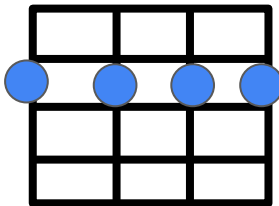

Bm7	2222
G	0232
F#m	2120
E7	1202
D	2220
A	2100

Bm7