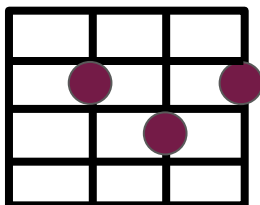

(Tutti, mp-mf)

Bm7	2222
G	0232
F#m	2120
E7	1202
D	2220
A	2100

Bm7

I'd sell my soul for you babe

D/A

G

|E7

D-A|

For money to burn with you

Bm7

I'd give you all, and have none, babe

D/A

G

E7

Justa, justa, justa, justa to have you here by me

D A

Because

Bm7

G

F#m

E7

D

A