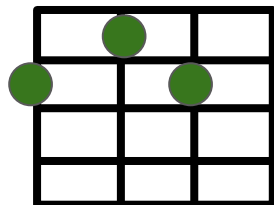

Last night a little angel came pumpin' cross my floor

Bm7

She said "Come on baby I got a licence for love

D/A

G

|E7

D-A|

And if it expir-es pray help from above because

Bm7	2222
G	0232
F#m	2120
E7	1202
D	2220
A	2100

Bm7

G

F#m

E7

D

A

Bm7

G

F#m

E7

D

A

Rebel Yell - Billy Idol

| G | F#m | E7 | | |
 I hear he lives in-a his own heaven
 | G | F#m | E7 | | |
 Collects it to go from the seven eleven
 | G | F#m | E7 | | |
 Well he's out all night to collect a fare
 | G | F#m | E7 | | | D A
 Just so long, just so long it don't mess up his Ha-a-