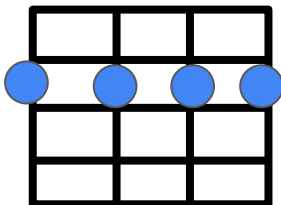

(Tutti, mp-mf)

Bm7	2222
G	0232
F#m	2120
E7	1202
D	2220
A	2100

Bm7

I'd sell my soul for you babe

D/A

G

|E7

D-A|

For money to burn with you

Bm7

I'd give you all, and have none, babe

D/A

G

E7

Justa, justa, justa, justa to have you here by me

D A

Because

Bm7

G

F#m

E7

D

A