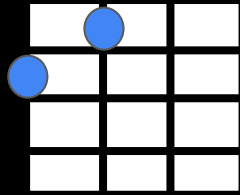

Straight 8ths

D	A/D	Gs4/D	G/D	D	A/D	Gs4/D	G/D
I see your face every time I dream,	on every page,	every maga-zine					
D	A/D	Gs4	G/D	D!	A!	G!	G! G!
So wild so free so far from me,	you're all I want,	my fan-ta-sy					

G4G4G4-GG

I'd be your lover,

if you were there,

DDD-AA

G4G4G4-GG

put your hurt on me,

if you dare

DDD-AA

A

D

G

Gs4

F

Bb

Dm

Straight 8ths