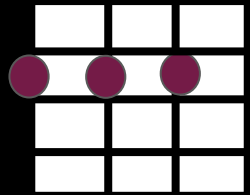

Straight 8ths

D   A/D   Gs4/D   G/D   D   A/D   Gs4/D   G/D

You got some kinda hold on me, you're all wrapped up in myst---ery

D   A/D   Gs4/D   G/D   D!   A/D!   G! G! G!

So wild so free so far from me, you're all I want, my fanta-sy

Photograph
Def Leppard
Original Capo II

D