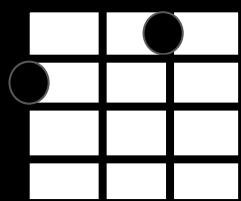

F

Bb

Dm

Riff

	DDD-AA	G4G4G4-GG		DDD-AA	G4G4G4-GG
I'm outta luck,		outta love, gotta	photograph, picture	of	
	DDD-AA	G4G4G4-GG		DDD-AA	G4G4G4-GG
Passion killer,		you're too much,	you're the only one,	I wanna	touch

Straight 8ths

D	A/D	Gs4/D	G/D	D	A/D	Gs4/D	G/D
I see your face every time I dream,	on every page,	every maga-zine					
D	A/D	Gs4	G/D	D!	A!	G!	G! G!
So wild so free so far from me,	you're all I want,	my fan-ta-sy					

Photograph
 Def Leppard
 Original Capo II

Bb!Bb!Bb! F/A!F/A!F/A! C-G

Oh-oh, look what you've done
C-G-Dm-G

to this rock 'n' roll clown

Bb!Bb!Bb! F/A!F/A!F/A! C-G C-G-Dm-G

Oh-oh, look what you've done

F/A Bb C Dm
Photo-graph, I don't want your

F/A Bb Dm C
photo-graph, I don't need your

F/A Bb C Dm F/A Bb |Bb!***|****|

Photo-graph, All I've got is a photo-graph (but it's not enough)

Photograph
Def Leppard
Original Capo II

A D G Gs4 F Bb Dm

Riff

DDD-AA