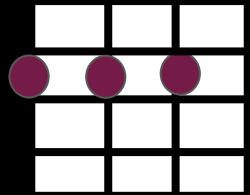

Riff

DDD-AA

G4G4G4-GG

I'd be your lover,

if you were there,

DDD-AA

G4G4G4-GG

put your hurt on me,

if you dare

DDD-AA

G4G4G4-GG

Such a woman,

you got style,

DDD-AA

G4G4G4-GG

you make every man,

feel like a child

Photograph
Def Leppard
Original Capo II

D