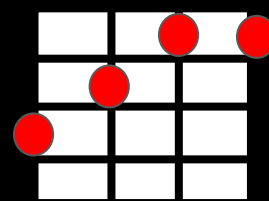

124 BPM

Riff

| *DDD AA | *Gs4Gs4 G | *DDD AA | *Gs4Gs4 G |

| *DDD AA | *Gs4Gs4Gs4 GG | *DDD AA | *Gs4Gs4Gs4 GG |

A

D

G

Gs4

F

Bb

Dm

Riff

	DDD-AA	G4G4G4-GG		DDD-AA	G4G4G4-GG
I'm outta luck,		outta love, gotta	photograph, picture	of	
	DDD-AA	G4G4G4-GG		DDD-AA	G4G4G4-GG
Passion killer,		you're too much,	you're the only one,	I wanna	touch

Straight 8ths

D	A/D	Gs4/D	G/D	D	A/D	Gs4/D	G/D
I see your face every time I dream,	on every page,	every maga-zine					
D	A/D	Gs4	G/D	D!	A!	G!	G! G!
So wild so free so far from me,	you're all I want,	my fan-ta-sy					

Photograph
 Def Leppard
 Original Capo II

Bb!Bb!Bb! F/A!F/A!F/A! C-G

Oh-oh, look what you've done
C-G-Dm-G

to this rock 'n' roll clown

Bb!Bb!Bb! F/A!F/A!F/A! C-G C-G-Dm-G

Oh-oh, look what you've done

F/A Bb C Dm
Photo-graph, I don't want your