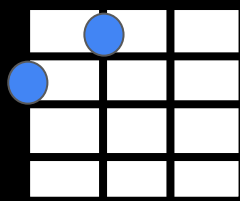

F

Bb

Dm

Riff

	DDD-AA	G4G4G4-GG		DDD-AA	G4G4G4-GG
I'm outta luck,		outta love, gotta	photograph, picture	of	
	DDD-AA	G4G4G4-GG		DDD-AA	G4G4G4-GG
Passion killer,		you're too much,	you're the only one,	I wanna	touch

Straight 8ths

D	A/D	Gs4/D	G/D	D	A/D	Gs4/D	G/D
I see your face every time I dream,	on every page,	every maga-zine					
D	A/D	Gs4	G/D	D!	A!	G!	G! G!
So wild so free so far from me,	you're all I want,	my fan-ta-sy					

Photograph
 Def Leppard
 Original Capo II

Bb!Bb!Bb! F/A!F/A!F/A! C-G

Oh-oh, look what you've done
C-G-Dm-G

to this rock 'n' roll clown

Bb!Bb!Bb! F/A!F/A!F/A! C-G C-G-Dm-G

Oh-oh, look what you've done

F/A Bb C Dm
Photo-graph, I don't want your

F/A Bb Dm C
photo-graph, I don't need your

F/A Bb C Dm F/A Bb |Bb!***|****|

Photo-graph, All I've got is a photo-graph (but it's not enough)

Photograph
Def Leppard
Original Capo II

A D G Gs4 F Bb Dm

Riff

DDD-AA