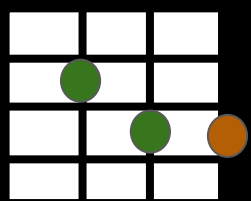

124 BPM

Riff

| *DDD AA | *Gs4Gs4 G | *DDD AA | *Gs4Gs4 G |

| *DDD AA | *Gs4Gs4Gs4 GG | *DDD AA | *Gs4Gs4Gs4 GG |

A

D

G

Gs4

F

Bb

Dm

Riff

	DDD-AA	G4G4G4-GG		DDD-AA	G4G4G4-GG
I'm outta luck,		outta love, gotta	photograph, picture	of	
	DDD-AA	G4G4G4-GG		DDD-AA	G4G4G4-GG
Passion killer,		you're too much,	you're the only one,	I wanna	touch

Straight 8ths

D	A/D	Gs4/D	G/D	D	A/D	Gs4/D	G/D
I see your face every time I dream,	on every page,	every maga-zine					
D	A/D	Gs4	G/D	D!	A!	G!	G! G!
So wild so free so far from me,	you're all I want,	my fan-ta-sy					