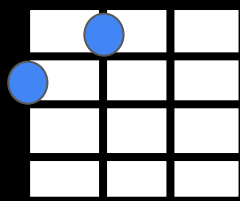

124 BPM

Riff

| *DDD AA | *Gs4Gs4 G | *DDD AA | *Gs4Gs4 G |

| *DDD AA | *Gs4Gs4Gs4 GG | *DDD AA | *Gs4Gs4Gs4 GG |

A

D

G

Gs4

F

Bb

Dm

Riff

	DDD-AA	G4G4G4-GG		DDD-AA	G4G4G4-GG
I'm outta luck,		outta love, gotta	photograph, picture	of	
	DDD-AA	G4G4G4-GG		DDD-AA	G4G4G4-GG
Passion killer,		you're too much,	you're the only one,	I wanna	touch

Straight 8ths

D	A/D	Gs4/D	G/D	D	A/D	Gs4/D	G/D
I see your face every time I dream,	on every page,	every maga-zine					
D	A/D	Gs4	G/D	D!	A!	G!	G! G!
So wild so free so far from me,	you're all I want,	my fan-ta-sy					