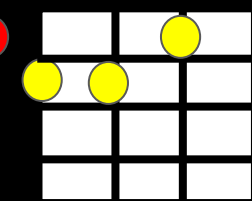

F

Bb

Dm

Riff

	DDD-AA	G4G4G4-GG		DDD-AA	G4G4G4-GG
I'm outta luck,		outta love, gotta	photograph, picture	of	
	DDD-AA	G4G4G4-GG		DDD-AA	G4G4G4-GG
Passion killer,		you're too much,	you're the only one,	I wanna	touch

Straight 8ths

D	A/D	Gs4/D	G/D	D	A/D	Gs4/D	G/D
I see your face every time I dream,	on every page,	every maga-zine					
D	A/D	Gs4	G/D	D!	A!	G!	G! G!
So wild so free so far from me,	you're all I want,	my fan-ta-sy					

Photograph
 Def Leppard
 Original Capo II

Bb!Bb!Bb! F/A!F/A!F/A! C-G

Oh-oh, look what you've done
C-G-Dm-G

to this rock 'n' roll clown

Bb!Bb!Bb! F/A!F/A!F/A! C-G C-G-Dm-G

Oh-oh, look what you've done

F/A Bb C Dm
Photo-graph, I don't want your

F/A Bb Dm C
photo-graph, I don't need your

F/A Bb C Dm F/A Bb |Bb!***|****|

Photo-graph, All I've got is a photo-graph (but it's not enough)

Photograph
Def Leppard
Original Capo II

A D G Gs4 F Bb Dm

Riff

DDD-AA