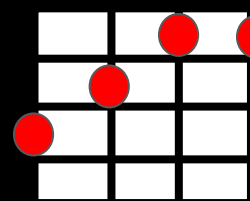

F

Bb

Dm

Riff

	DDD-AA	G4G4G4-GG		DDD-AA	G4G4G4-GG
I'm outta luck,		outta love, gotta	photograph, picture	of	
	DDD-AA	G4G4G4-GG		DDD-AA	G4G4G4-GG
Passion killer,		you're too much,	you're the only one,	I wanna	touch

Straight 8ths

D	A/D	Gs4/D	G/D	D	A/D	Gs4/D	G/D
I see your face every time I dream,	on every page,	every maga-zine					
D	A/D	Gs4	G/D	D!	A!	G!	G! G!
So wild so free so far from me,	you're all I want,	my fan-ta-sy					

Photograph
 Def Leppard
 Original Capo II

Bb!Bb!Bb! F/A!F/A!F/A! C-G

Oh-oh, look what you've done
C-G-Dm-G

to this rock 'n' roll clown

Bb!Bb!Bb! F/A!F/A!F/A! C-G C-G-Dm-G

Oh-oh, look what you've done

F/A Bb C Dm
Photo-graph, I don't want your

F/A Bb Dm C
photo-graph, I don't need your

F/A Bb C Dm F/A Bb |Bb!***|****|

Photo-graph, All I've got is a photo-graph (but it's not enough)

Photograph
Def Leppard
Original Capo II

A D G Gs4 F Bb Dm

Riff

DDD-AA