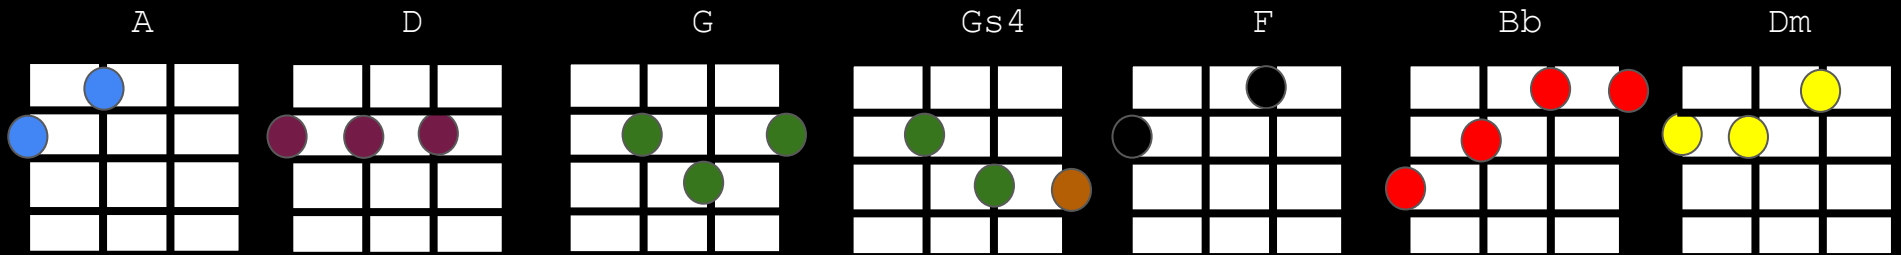

Riff

	DDD-AA	G4G4G4-GG		DDD-AA	G4G4G4-GG
I'm outta luck,		outta love, gotta	photograph, picture	of	
	DDD-AA	G4G4G4-GG		DDD-AA	G4G4G4-GG
Passion killer,		you're too much,	you're the only one,	I wanna	touch

Straight 8ths

D	A/D	Gs4/D	G/D	D	A/D	Gs4/D	G/D
I see your face every time I dream,	on every page,	every maga-zine					
D	A/D	Gs4	G/D	D!	A!	G!	G! G!
So wild so free so far from me,	you're all I want,	my fan-ta-sy					

Photograph
Def Leppard
Original Capo II