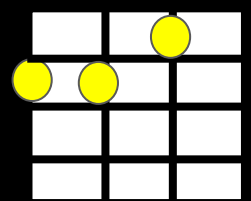

124 BPM

Riff

| *DDD AA | *Gs4Gs4 G | *DDD AA | *Gs4Gs4 G |

| *DDD AA | *Gs4Gs4Gs4 GG | *DDD AA | *Gs4Gs4Gs4 GG |

A

D

G

Gs4

F

Bb

Dm

Riff

	DDD-AA	G4G4G4-GG		DDD-AA	G4G4G4-GG
I'm outta luck,		outta love, gotta	photograph, picture	of	
	DDD-AA	G4G4G4-GG		DDD-AA	G4G4G4-GG
Passion killer,		you're too much,	you're the only one,	I wanna	touch

Straight 8ths

D	A/D	Gs4/D	G/D	D	A/D	Gs4/D	G/D
I see your face every time I dream,	on every page,	every maga-zine					
D	A/D	Gs4	G/D	D!	A!	G!	G! G!
So wild so free so far from me,	you're all I want,	my fan-ta-sy					