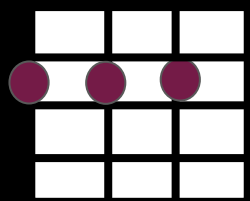

124 BPM

Riff

| *DDD AA | *Gs4Gs4 G | *DDD AA | *Gs4Gs4 G |

| *DDD AA | *Gs4Gs4Gs4 GG | *DDD AA | *Gs4Gs4Gs4 GG |

A

D

G

Gs4

F

Bb

Dm

Riff

	DDD-AA	G4G4G4-GG		DDD-AA	G4G4G4-GG
I'm outta luck,		outta love, gotta	photograph, picture	of	
	DDD-AA	G4G4G4-GG		DDD-AA	G4G4G4-GG
Passion killer,		you're too much,	you're the only one,	I wanna	touch

Straight 8ths

D	A/D	Gs4/D	G/D	D	A/D	Gs4/D	G/D
I see your face every time I dream,	on every page,	every maga-zine					
D	A/D	Gs4	G/D	D!	A!	G!	G! G!
So wild so free so far from me,	you're all I want,	my fan-ta-sy					