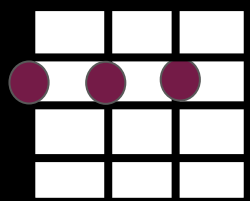

F

Bb

Dm

Riff

	DDD-AA	G4G4G4-GG		DDD-AA	G4G4G4-GG
I'm outta luck,		outta love, gotta	photograph, picture	of	
	DDD-AA	G4G4G4-GG		DDD-AA	G4G4G4-GG
Passion killer,		you're too much,	you're the only one,	I wanna	touch

Straight 8ths

D	A/D	Gs4/D	G/D	D	A/D	Gs4/D	G/D
I see your face every time I dream,	on every page,	every maga-zine					
D	A/D	Gs4	G/D	D!	A!	G!	G! G!
So wild so free so far from me,	you're all I want,	my fan-ta-sy					

Photograph
 Def Leppard
 Original Capo II

Bb!Bb!Bb! F/A!F/A!F/A! C-G

Oh-oh, look what you've done
C-G-Dm-G

to this rock 'n' roll clown

Bb!Bb!Bb! F/A!F/A!F/A! C-G C-G-Dm-G

Oh-oh, look what you've done

F/A Bb C Dm
Photo-graph, I don't want your

F/A Bb Dm C
photo-graph, I don't need your

F/A Bb C Dm F/A Bb |Bb!***|****|

Photo-graph, All I've got is a photo-graph (but it's not enough)

Photograph
Def Leppard
Original Capo II

A D G Gs4 F Bb Dm

Riff

DDD-AA