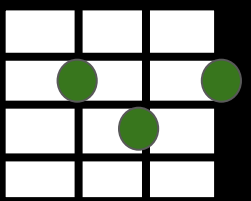

124 BPM

Riff

| *DDD AA | *Gs4Gs4 G | *DDD AA | *Gs4Gs4 G |

| *DDD AA | *Gs4Gs4Gs4 GG | *DDD AA | *Gs4Gs4Gs4 GG |

A

D

G

Gs4

F

Bb

Dm

Riff

	DDD-AA	G4G4G4-GG		DDD-AA	G4G4G4-GG
I'm outta luck,		outta love, gotta	photograph, picture	of	
	DDD-AA	G4G4G4-GG		DDD-AA	G4G4G4-GG
Passion killer,		you're too much,	you're the only one,	I wanna	touch

Straight 8ths

D	A/D	Gs4/D	G/D	D	A/D	Gs4/D	G/D
I see your face every time I dream,	on every page,	every maga-zine					
D	A/D	Gs4	G/D	D!	A!	G!	G! G!
So wild so free so far from me,	you're all I want,	my fan-ta-sy					