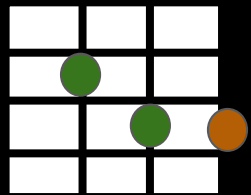

Straight 8ths

D	A/D	Gs4/D	G/D	D	A/D	Gs4/D	G/D
I see your face every time I dream,	on every page,	every maga-zine					
D	A/D	Gs4	G/D	D!	A!	G!	G! G!
So wild so free so far from me,	you're all I want,	my fan-ta-sy					

G4G4G4-GG

Such a woman,

you got style,

DDD-AA

G4G4G4-GG

you make every man,

feel like a child

Photograph
Def Leppard
Original Capo II

A

D

G

Gs4

F

Bb

Dm

Straight 8ths