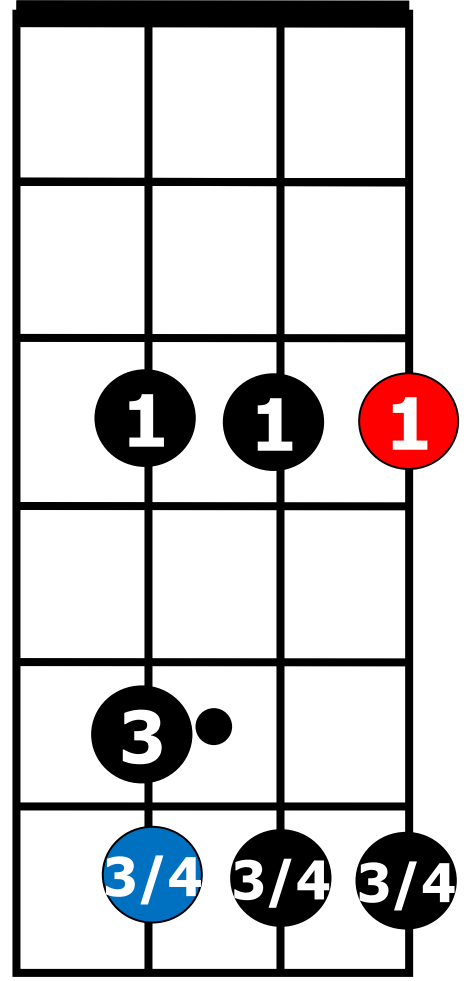

enta' means five, so a pentatonic scale has five notes."

Look at all the craps I don't give...

● = Root note
● = Blue note

 = Root note

 = Blue note

0

0

● = Root note

● = Blue note

0

● = Root note

● = Blue note

● = Root note

● = Blue note

C Pentatonic Scale

C Blues Scale

If you
have a
low G...

	:C7	C7	C7	C7
F7	F7	C7	C7	
G7	G7	C7	C7	

So... lets jam!
The Blues in C