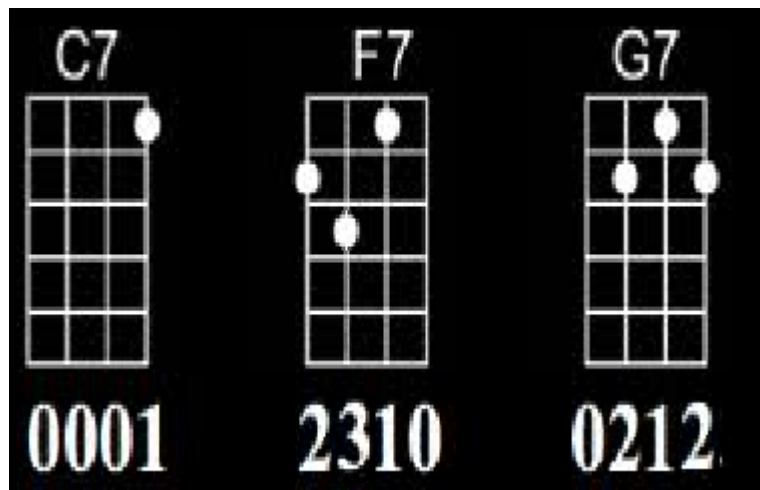

enta' means five, so a pentatonic scale has five notes."

Look at all the craps I don't give...

● = Root note
● = Blue note

 = Root note

 = Blue note

0

0

● = Root note

● = Blue note

0

● = Root note

● = Blue note

● = Root note

● = Blue note

C Pentatonic Scale

C Blues Scale

If you
have a
low G...

	:C7	C7	C7	C7
F7	F7	C7	C7	
G7	G7	C7	C7	

So... lets jam!
The Blues in C