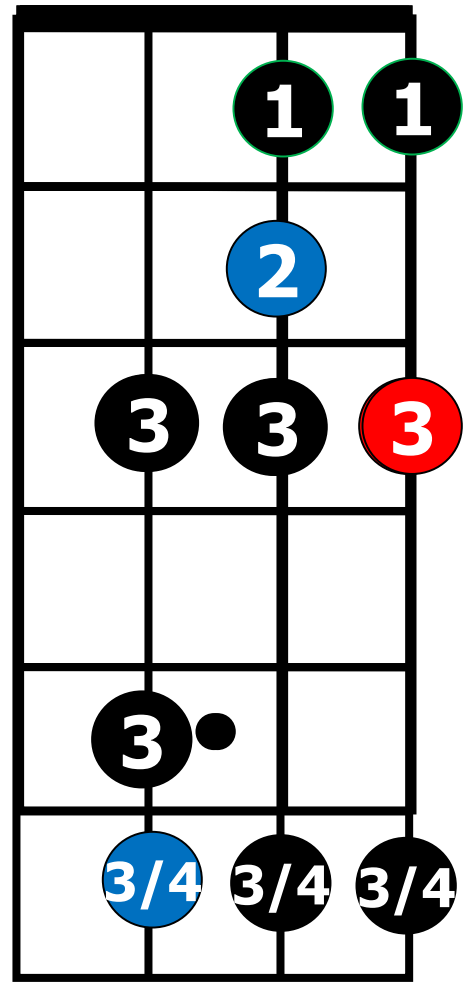

enta' means five, so a pentatonic scale has five notes."

Look at all the craps I don't give...

● = Root note
● = Blue note

 = Root note

 = Blue note

0

0

● = Root note

● = Blue note

0

● = Root note

● = Blue note

● = Root note

● = Blue note

C Pentatonic Scale

C Blues Scale

If you
have a
low G...

	:C7	C7	C7	C7
F7	F7	C7	C7	
G7	G7	C7	C7	

So... lets jam!
The Blues in C