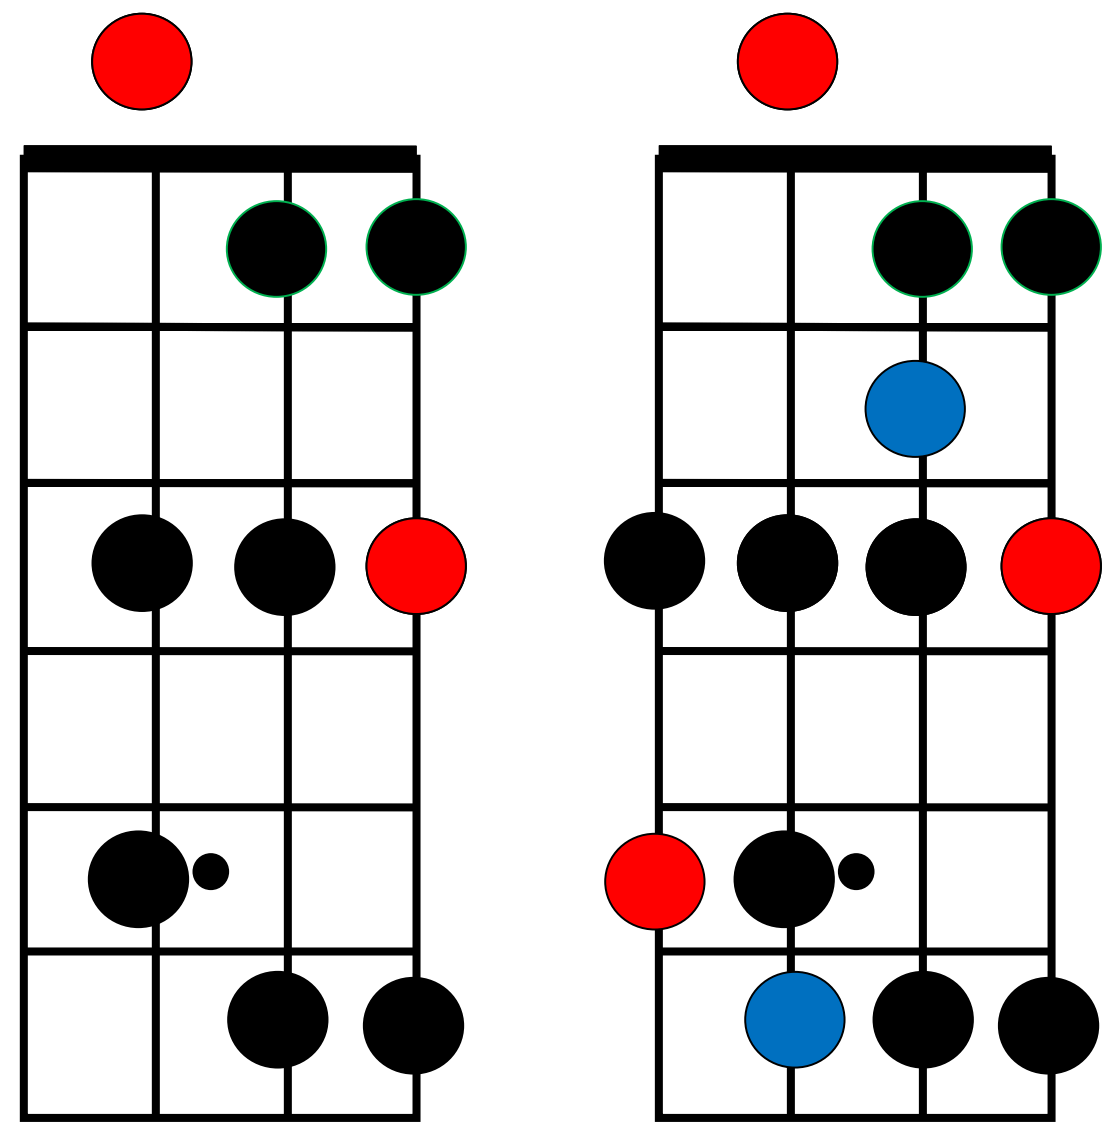

enta' means five, so a pentatonic scale has five notes."

Look at all the craps I don't give...

● = Root note
● = Blue note

 = Root note

 = Blue note

0

0

● = Root note

● = Blue note

0

● = Root note

● = Blue note

● = Root note

● = Blue note

C Pentatonic Scale

C Blues Scale

If you
have a
low G...

	:C7	C7	C7	C7
F7	F7	C7	C7	
G7	G7	C7	C7	

So... lets jam!
The Blues in C