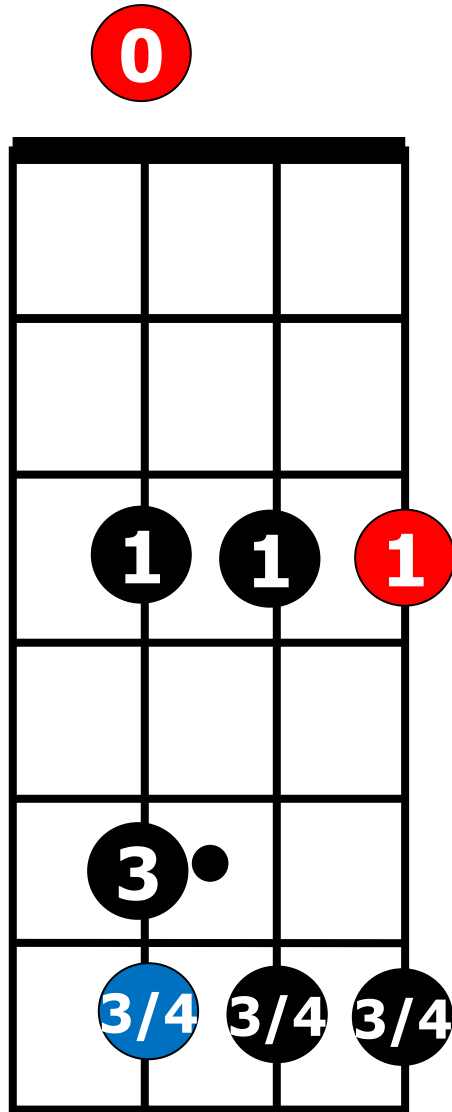

enta' means five, so a pentatonic scale has five notes."

Look at all the craps I don't give...

● = Root note
● = Blue note

 = Root note

 = Blue note

0

0

● = Root note

● = Blue note

0

● = Root note

● = Blue note

● = Root note

● = Blue note

C Pentatonic Scale

C Blues Scale

If you
have a
low G...

	:C7	C7	C7	C7
F7	F7	C7	C7	
G7	G7	C7	C7	

So... lets jam!
The Blues in C