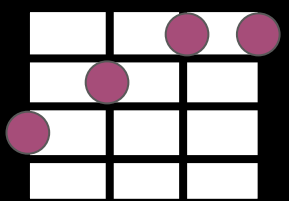

F 2010
Bb 3211
C 0003
Gm7 0211
Dm 2210

F Dm Bb C
Way, hey hey it's just and Ordinary Day
F Bb C
And it's all your state of mind
F Dm
And at the end of the day
Bb C | F Bb F Bb
You just got to say it's alright

F

Dm

Bb

C

Ordinary Day - Great Big Sea