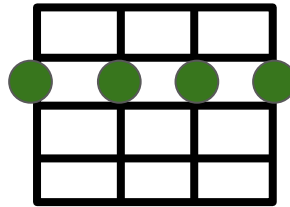

G

D 2220  
 A 2100  
 Bm7 2222  
 G 0232

D                    A                    Bm7                    A                    G  
 Looking from a window above is like a story of love,

D            A  
 can you hear me?

D                    A                    Bm7  
 Came back only yesterday,

A                    G  
 we're moving farther away,

D            A  
 want you near me

D

S

Bm7

G

Only You - Vince Clarke