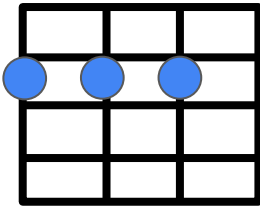

G

D 2220  
 A 2100  
 Bm7 2222  
 G 0232

D                    A                    Bm7                    A                    G  
 Looking from a window above is like a story of love,

D            A  
 can you hear me?

D                    A                    Bm7  
 Came back only yesterday,

A                    G  
 we're moving farther away,

D            A  
 want you near me

D

S

Bm7

G

Only You - Vince Clarke