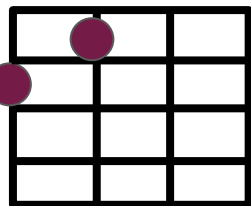

Solo
Vox Tacet

D 2220
A 2100
Bm7 2222
G 0232

D A Bm7 A G
Looking from a window above is like a story of love,

D A
can you hear me?

D A Bm7 A G
Came back only yesterday, we're moving farther away,

D A
want you near me

D

S

Bm7

G

Only You - Vince Clarke