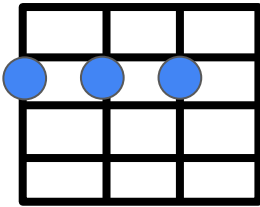

D

**Badadadam, badadadam, badadadam, badadam**

D

**Badadadam, badadadam, badadadam, badadam**

D	2220
A	2100
Bm7	2222
G	0232

D

S

Bm7

G

D 2220  
 A 2100  
 Bm7 2222  
 G 0232

D                    A                    Bm7                    A                    G  
 Looking from a window above is like a story of love,

D            A  
 can you hear me?

D                    A                    Bm7  
 Came back only yesterday,

A                    G  
 we're moving farther away,

D            A  
 want you near me

D

S

Bm7

G

Only You - Vince Clarke

S

Bm7

G

Only You - Vince Clarke

D

Badadadam, badadadam, badadadam, badadam

D

Badadadam, badadadam, badadadam, badadam