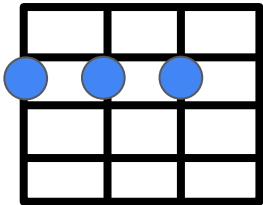

D 2220
A 2100
Bm7 2222
G 0232

G

A

All I needed was the love you gave,

D

Bm7

all I needed for another day,

G

A

|D

|

|

And all I ever knew - only you.

D

S

Bm7

G

Only You - Vince Clarke