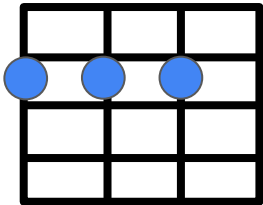

G

D 2220  
 A 2100  
 Bm7 2222  
 G 0232

D                    A                    Bm7                    A                    G  
 Looking from a window above is like a story of love,

D            A  
 can you hear me?

D                    A                    Bm7  
 Came back only yesterday,

A                    G  
 we're moving farther away,

D            A  
 want you near me

D

S

Bm7

G

Only You - Vince Clarke

A

|D

|

|

And all I ever knew - only you.

D

S

Bm7

G

Only You - Vince Clarke

D 2220  
A 2100  
Bm7 2222  
G 0232

D A Bm7 A G  
Sometimes when I think of her name, when it's only a game,

D A  
and I need you

D A Bm7 A G  
Listen to the words that you say, it's getting harder to stay,