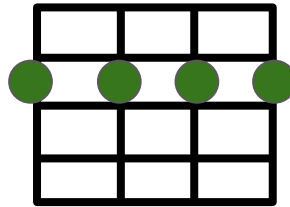

D

**Badadadam, badadadam, badadadam, badadam**

D

**Badadadam, badadadam, badadadam, badadam**

D	2220
A	2100
Bm7	2222
G	0232

D

S

Bm7

G

D 2220  
 A 2100  
 Bm7 2222  
 G 0232

D                    A                    Bm7                    A                    G  
 Looking from a window above is like a story of love,

D            A  
 can you hear me?

D                    A                    Bm7  
 Came back only yesterday,

A                    G  
 we're moving farther away,

D            A  
 want you near me

D

S

Bm7

G

Only You - Vince Clarke

S

Bm7

G

Only You - Vince Clarke

D

Badadadam, badadadam, badadadam, badadam

D

Badadadam, badadadam, badadadam, badadam