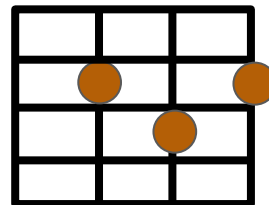

G

D 2220  
 A 2100  
 Bm7 2222  
 G 0232

D                    A                    Bm7                    A                    G  
 Looking from a window above is like a story of love,

D            A  
 can you hear me?

G

Only You - Vince Clarke

D 2220  
A 2100  
Bm7 2222  
G 0232

D A Bm7 A G  
Sometimes when I think of her name, when it's only a game,

D A  
and I need you

D A Bm7 A G  
Listen to the words that you say, it's getting harder to stay,

D A  
when I see you

D

S

Bm7

G

Only You - Vince Clarke

D 2220  
A 2100  
Bm7 2222  
G 0232

G