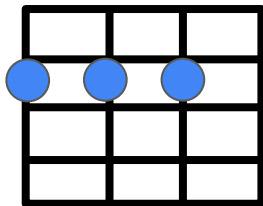

Solo
Vox Tacet

D 2220
A 2100
Bm7 2222
G 0232

D A Bm7 A G
Looking from a window above is like a story of love,

D A
can you hear me?

D A Bm7 A G
Came back only yesterday, we're moving farther away,

D A
want you near me

D

S

Bm7

G

Only You - Vince Clarke