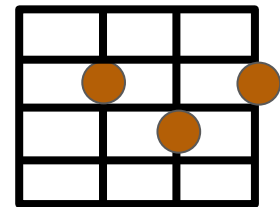

G

D 2220  
 A 2100  
 Bm7 2222  
 G 0232

D                    A                    Bm7                    A                    G  
 Looking from a window above is like a story of love,

D            A  
 can you hear me?

D                    A                    Bm7  
 Came back only yesterday,

A                    G  
 we're moving farther away,

D            A  
 want you near me

D

S

Bm7

G

Only You - Vince Clarke