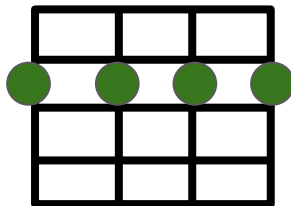

Solo
Vox Tacet

D 2220
A 2100
Bm7 2222
G 0232

D A Bm7 A G
Looking from a window above is like a story of love,

D A
can you hear me?

D A Bm7 A G
Came back only yesterday, we're moving farther away,

D A
want you near me

D

S

Bm7

G

Only You - Vince Clarke