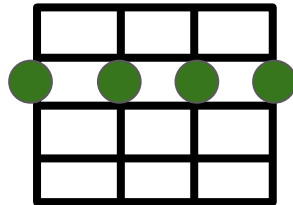

D 2220
A 2100
Bm7 2222
G 0232

G

A

All I needed was the love you gave,

D

Bm7

all I needed for another day,

G

A

|D

|

|

And all I ever knew - only you.

D

S

Bm7

G

Only You - Vince Clarke