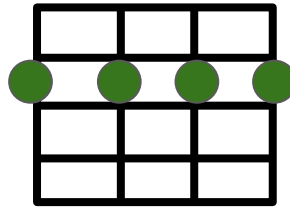

Tutti

G A

All I needed was the love you gave,

D Bm7

all I needed for another day,

G A | D | | |

And all I ever knew - only you.

D	2220
A	2100
Bm7	2222
G	0232

D

S

Bm7

G

Only You - Vince Clarke