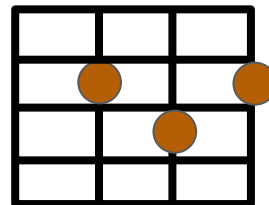

G

D 2220  
 A 2100  
 Bm7 2222  
 G 0232

D                    A                    Bm7                    A                    G  
 Looking from a window above is like a story of love,

D            A  
 can you hear me?

D                    A                    Bm7  
 Came back only yesterday,

A                    G  
 we're moving farther away,

D            A  
 want you near me

D

S

Bm7

G

Only You - Vince Clarke

A

|D

|

|

And all I ever knew - only you.

D

S

Bm7

G

Only You - Vince Clarke

D 2220  
A 2100  
Bm7 2222  
G 0232

D A Bm7 A G  
Sometimes when I think of her name, when it's only a game,

D A  
and I need you

D A Bm7 A G  
Listen to the words that you say, it's getting harder to stay,