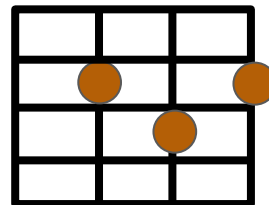

D 2220
A 2100
Bm7 2222
G 0232

G

A

All I needed was the love you gave,

D

Bm7

all I needed for another day,

G

A

|D

|

|

And all I ever knew - only you.

D

S

Bm7

G

Only You - Vince Clarke