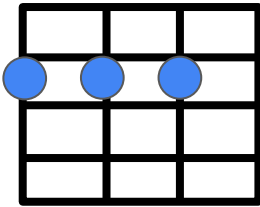

Tutti

G A

All I needed was the love you gave,

D Bm7

all I needed for another day,

G A | D | | |

And all I ever knew - only you.

D	2220
A	2100
Bm7	2222
G	0232

D

S

Bm7

G

Only You - Vince Clarke