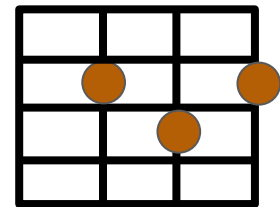

D

**Badadadam, badadadam, badadadam, badadam**

D

**Badadadam, badadadam, badadadam, badadam**

D	2220
A	2100
Bm7	2222
G	0232

D

S

Bm7

G

D 2220  
 A 2100  
 Bm7 2222  
 G 0232

D                    A                    Bm7                    A                    G  
 Looking from a window above is like a story of love,

D            A  
 can you hear me?

D                    A                    Bm7  
 Came back only yesterday,

A                    G  
 we're moving farther away,

D            A  
 want you near me

D

S

Bm7

G

Only You - Vince Clarke

D                    S                    Bm7                    G

Only You - Vince Clarke

D 2220  
 A 2100  
 Bm7 2222  
 G 0232

G

A

All I needed was the love you gave,

D

Bm7