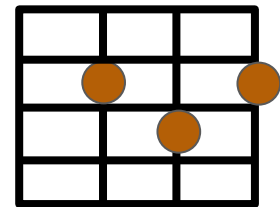

Tutti

G A

All I needed was the love you gave,

D Bm7

all I needed for another day,

G A | D | | |

And all I ever knew - only you.

D	2220
A	2100
Bm7	2222
G	0232

D

S

Bm7

G

Only You - Vince Clarke