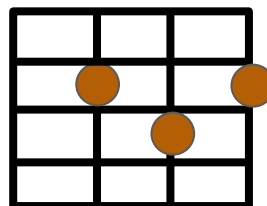

Solo
Vox Tacet

D 2220
A 2100
Bm7 2222
G 0232

D A Bm7 A G
Looking from a window above is like a story of love,

D A
can you hear me?

D A Bm7 A G
Came back only yesterday, we're moving farther away,

D A
want you near me

D

S

Bm7

G

Only You - Vince Clarke