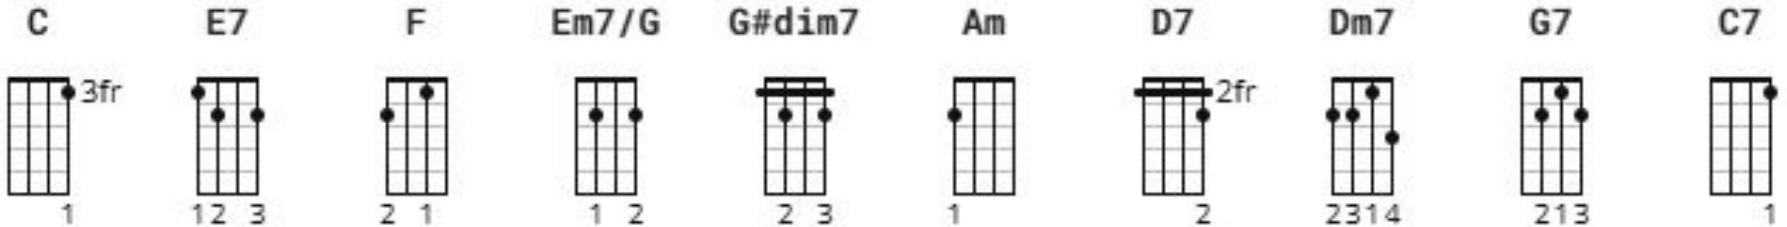

120 BPM

Swing

|| : C | E7 | F | Em7/G | G#dim7 |
| Am | D7 | Dm7 | G7 | C | G7 : ||