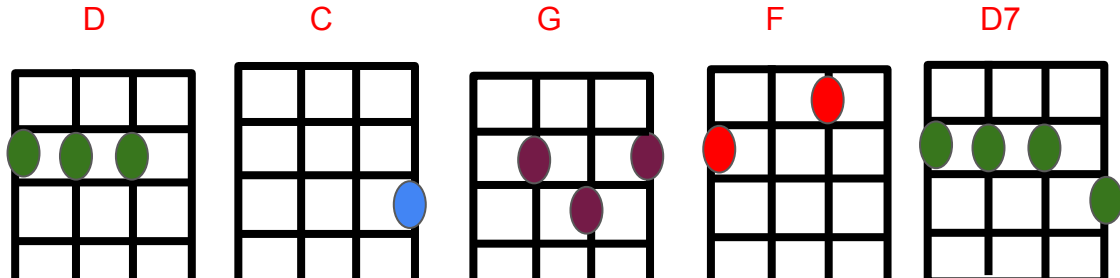

No Rain
Blind Melon
Original Key Capo II

D

C

And I don't understand why I sleep all day

G

F

|D

|D7

D

C

G

F

D7

No Rain
Blind Melon
Original Key Capo II

Break it down: *mp*

D! **C!**
All I can say is that my life is pretty plain

G!
ya don't like my point of view

F! **|D!** | |
ya think that I'm insane

|D! | **|D7!** | |
It's not sane, it's not sane

No Rain
Blind Melon
Original Key Capo II

D C D C
I just want someone to say to me oh,
D C D C
I'll always be there when you wake yeah,
D C D C
Ya know I'd like to keep my cheeks dry today
D C D C
so stay with me and I'll have it made