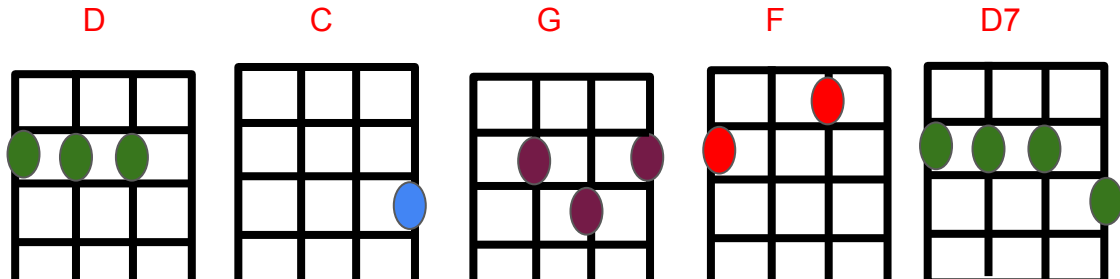

148 BPM

Just ukes

|D! | |D! ||

Tutti

||:D |C :|| 4x

D C G F D7

No Rain
Blind Melon
Original Key Capo II

D C
 All I can say is that my life is pretty plain
G F |D |D7 |
 I like watchin' the puddles gather rain
D C
 And all I can do is just pour some tea for two
G F D |D7! | |
 and speak my point of view but it's not sane, It's not sane

No Rain
 Blind Melon
 Original Key Capo II

D C D C
I just want someone to say to me oh,
D C D C
I'll always be there when you wake yeah,
D C D C
Ya know I'd like to keep my cheeks dry today
D C D C
so stay with me and I'll have it made

No Rain
Blind Melon
Original Key Capo II

D

C

And I don't understand why I sleep all day

G

F

|D

|D7

D

C

G

F

D7

No Rain
Blind Melon
Original Key Capo II

Break it down: *mp*

D! **C!**
All I can say is that my life is pretty plain