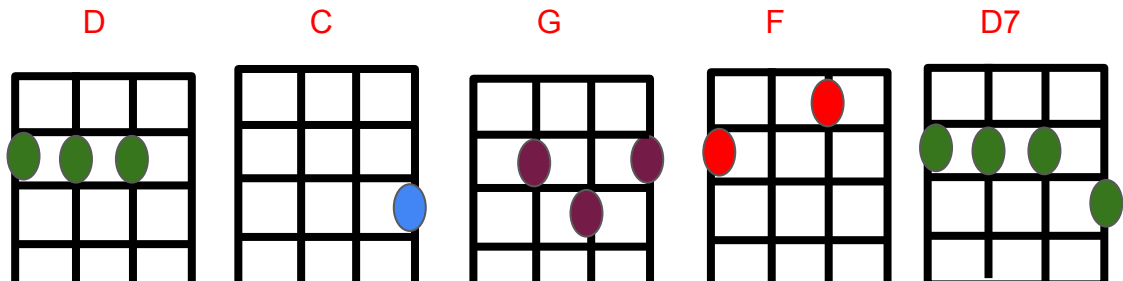

148 BPM

Just ukes

|D! | |D! ||

Tutti

||:D |C :|| 4x

D C G F D7

No Rain
Blind Melon
Original Key Capo II

D C
 All I can say is that my life is pretty plain
G F |D |D7 |
 I like watchin' the puddles gather rain
D C
 And all I can do is just pour some tea for two
G F D |D7! | |
 and speak my point of view but it's not sane, It's not sane

No Rain
 Blind Melon
 Original Key Capo II

D C D C
I just want someone to say to me oh,
D C D C
I'll always be there when you wake yeah,
D C D C
Ya know I'd like to keep my cheeks dry today
D C D C
so stay with me and I'll have it made

No Rain
Blind Melon
Original Key Capo II

D

C

And I don't understand why I sleep all day

G

F

|D

|D7

D

C

G

F

D7

No Rain
Blind Melon
Original Key Capo II

Break it down: *mp*

D! **C!**
All I can say is that my life is pretty plain