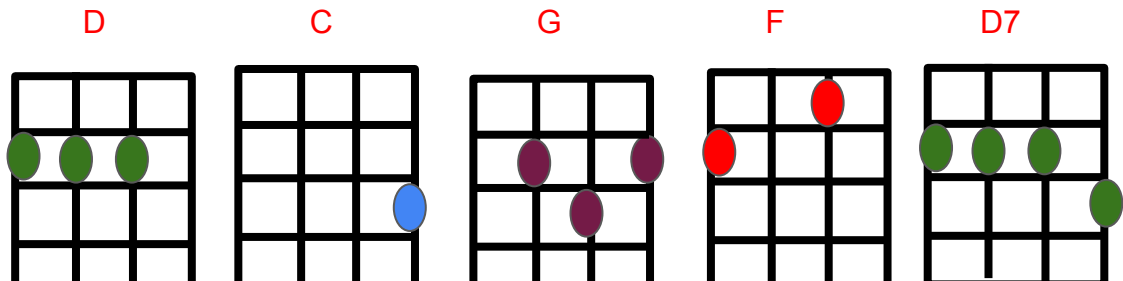

Break it down: *mp*

D! **C!**
All I can say is that my life is pretty plain

G!
ya don't like my point of view

F! **|D!** | |
ya think that I'm insane

|D! | **|D7!** | |
It's not sane, it's not sane

No Rain
Blind Melon
Original Key Capo II