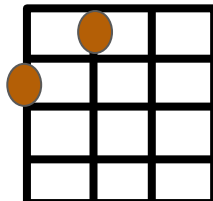

C

D

A

E7

**||:G C :||** repeat until verse starts

Now I just came here tonight to say

I just wanna say

I just wanna say

G

C

F

D

A

E7

Merry Christmas  
Baby  
Ala Bruce  
Springsteen  
(Baxter/Moore)

*First time tutti, last just band tacet*

The image shows five guitar chord diagrams. Each diagram is a 6x4 grid representing the fretboard. The chords are: G (red dots on strings 2, 3, 4), C (purple dot on string 6), D (green dots on strings 2, 3, 4), A (orange dots on strings 2, 5), and E7 (black dots on strings 1, 2, 4, 6).