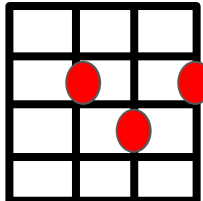

And I just came down to say
D
And I just want to say
D
And I just want to say
D
And I just want to say

A Merry Christmas baby
A D A
A Merry Christmas baby
A D A
A Merry Christmas baby
D
Merry Christmas baby

G

C

F

D

A

E7

Merry Christmas
Baby
Ala Bruce
Springsteen
(Baxter/Moore)