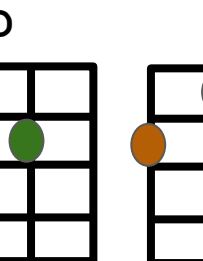

||:G C :|| repeat until verse starts

Now I just came here tonight to say

I just wanna say

I just wanna say

G C G C | G C | G C |
Merry Christmas baby, you surely treat me nice

C F C F | G C | G C |
Come on Merry Christmas baby, you surely treat me nice

D C G C G C
I feel just like I'm living, living in paradise

Merry Christmas
Baby
Ala Bruce
Springsteen
(Baxter/Moore)