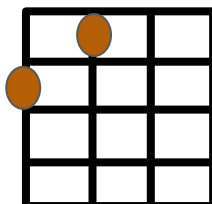

102 BPM

*2 times, first just melody, no band. 2nd time tutti*

||:G C |G C |G C |G C :||

---2-0--0-----2-0-----2-0--0-----2-0-----

-----3--3-0-3-----3-----3--3-0-3-----3-----

-----2-----2-----

-----

G

C

D

A

E7

**||:G C :||** repeat until verse starts

Now I just came here tonight to say

I just wanna say

I just wanna say

Baby

Ala Bruce

Springsteen

(Baxter/Moore)

And I just came down to say  
D  
And I just want to say  
D  
And I just want to say  
D  
And I just want to say

A Merry Christmas baby  
A D A  
A Merry Christmas baby  
A D A  
A Merry Christmas baby  
D  
Merry Christmas baby

The image shows five guitar chord diagrams. Each diagram is a 6x4 grid representing the fretboard. The chords are: G (red dots on strings 2, 3, 4), C (purple dot on string 6), D (green dots on strings 2, 3, 4), A (orange dots on strings 2, 5), and E7 (black dots on strings 1, 2, 4, 6).