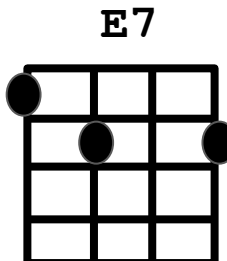

C

D

A

E7

**||:G C :||** repeat until verse starts

Now I just came here tonight to say

I just wanna say

I just wanna say

I feel real good tonight      And I got music on the radio

C                                  F                                  C                                  F                                  | G C | G C |

And I feel real good tonight, And I got music on the radio

D  
And I feel just like I wanna kiss you

C                                  | G C | G C |

Underneath my mistle-toe

Merry Christmas  
Baby  
Ala Bruce  
Springsteen  
(Baxter/Moore)

The image shows five guitar chord diagrams. Each diagram is a 6x4 grid representing the fretboard. The chords are: G (red dots on strings 2, 3, 4), C (purple dot on string 6), D (green dots on strings 2, 3, 4), A (orange dots on strings 2, 5), and E7 (black dots on strings 1, 2, 4, 6).