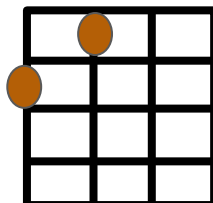

A!

But now listen Santa came down chimney

A! **A!**

Half past three With lots of nice little presents

|A!A!A!A!A!A!A!A!|

for my baby and me

D **G** **D** **G** **|A D |A D |**

Merry Christmas baby, you surely treat me nice

E7 **D** **|A D |A D |**

I feel just like I'm living, living in paradise

(Key change to A)

G

C

F

D

A

E7

Merry Christmas

Baby

Ala Bruce

Springsteen

(Baxter/Moore)