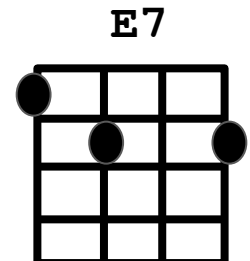

C

D

A

E7

**||:G C :||** repeat until verse starts

Now I just came here tonight to say

I just wanna say

I just wanna say

E7

Merry Christmas

Baby

Ala Bruce

Springsteen

(Baxter/Moore)

# Solo

	:A D	A D	A D	A D
D G	D G	A D	A D	
E7	D	A D	A D :	

Merry Christmas  
Baby  
Ala Bruce  
Springsteen  
(Baxter/Moore)

**A!**

But now listen Santa came down chimney

**A!** **A!**

Half past three With lots of nice little presents

The image shows five guitar chord diagrams. Each diagram is a 6x4 grid representing the fretboard. The chords are: G (red dots on strings 2, 3, 4), C (purple dot on string 6), D (green dots on strings 2, 3, 4), A (orange dots on strings 2, 5), and E7 (black dots on strings 1, 2, 4, 6).