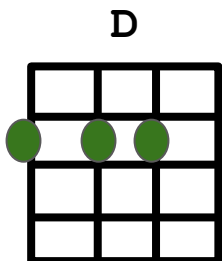

C

D

A

E7

**||:G C :||** repeat until verse starts

Now I just came here tonight to say

I just wanna say

I just wanna say

I feel real good tonight      And I got music on the radio

C                                  F                                  C                                  F                                  | G C | G C |

And I feel real good tonight, And I got music on the radio

D  
And I feel just like I wanna kiss you

C                                  | G C | G C |

Underneath my mistle-toe

Merry Christmas  
Baby  
Ala Bruce  
Springsteen  
(Baxter/Moore)

The image shows five guitar chord diagrams. Each diagram is a 6x4 grid representing the fretboard. The chords are: G (red dots on strings 2, 3, 4), C (purple dot on string 6), D (green dots on strings 2, 3, 4), A (orange dots on strings 2, 5), and E7 (black dots on strings 1, 2, 4, 6).