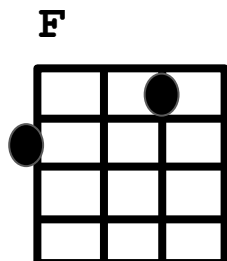

C

D

A

E7

**||:G C :||** repeat until verse starts

Now I just came here tonight to say

I just wanna say

I just wanna say

I feel real good tonight      And I got music on the radio

C                                  F                                  C                                  F                                  | G C | G C |

And I feel real good tonight, And I got music on the radio

D  
And I feel just like I wanna kiss you

C                                  | G C | G C |

Underneath my mistle-toe

Merry Christmas  
Baby  
Ala Bruce  
Springsteen  
(Baxter/Moore)

The image shows five guitar chord diagrams. Each diagram is a 6x4 grid representing the fretboard. The chords are: G (red dots on strings 2, 3, 4), C (purple dot on string 6), D (green dots on strings 2, 3, 4), A (orange dots on strings 2, 5), and E7 (black dots on strings 1, 2, 4, 6).