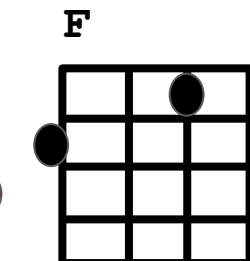

C

D

A

E7

**||:G C :||** repeat until verse starts

Now I just came here tonight to say

I just wanna say

I just wanna say

E7

Merry Christmas

Baby

Ala Bruce

Springsteen

(Baxter/Moore)

# Solo

	:A D	A D	A D	A D
D G	D G	A D	A D	
E7	D	A D	A D :	

Merry Christmas  
Baby  
Ala Bruce  
Springsteen  
(Baxter/Moore)

**A!**

But now listen Santa came down chimney

**A!** **A!**

Half past three With lots of nice little presents

The image shows five guitar chord diagrams. Each diagram is a 6x4 grid representing the fretboard. The chords are: G (red dots on strings 2, 3, 4), C (purple dot on string 6), D (green dots on strings 2, 3, 4), A (orange dots on strings 2, 5), and E7 (black dots on strings 1, 2, 4, 6).