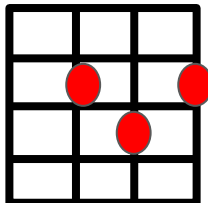

A!

But now listen Santa came down chimney

A! **A!**

Half past three With lots of nice little presents

|A!A!A!A!A!A!A!A!|

for my baby and me

D **G** **D** **G** **|A D |A D |**

Merry Christmas baby, you surely treat me nice

E7 **D** **|A D |A D |**

I feel just like I'm living, living in paradise

(Key change to A)

G

C

F

D

A

E7

Merry Christmas

Baby

Ala Bruce

Springsteen

(Baxter/Moore)