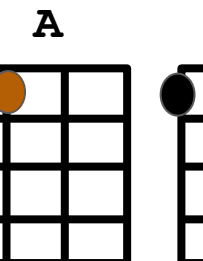

||:G C :|| repeat until verse starts

Now I just came here tonight to say

I just wanna say

I just wanna say

G C G C | G C | G C |
Merry Christmas baby, you surely treat me nice

C F C F | G C | G C |
Come on Merry Christmas baby, you surely treat me nice

D C G C G C
I feel just like I'm living, living in paradise

Merry Christmas
Baby
Ala Bruce
Springsteen
(Baxter/Moore)