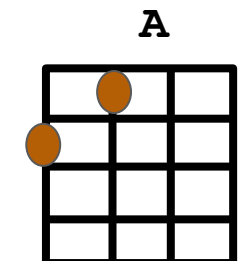

C

D

A

E7

**||:G C :||** repeat until verse starts

Now I just came here tonight to say

I just wanna say

I just wanna say

E7

Merry Christmas

Baby

Ala Bruce

Springsteen

(Baxter/Moore)

# Solo

	:A D	A D	A D	A D
D G	D G	A D	A D	
E7	D	A D	A D :	

Merry Christmas  
Baby  
Ala Bruce  
Springsteen  
(Baxter/Moore)

**A!**

But now listen Santa came down chimney

**A!** **A!**

Half past three With lots of nice little presents

The image shows five guitar chord diagrams. Each diagram is a 6x4 grid representing the fretboard. The chords are: G (red dots on strings 2, 3, 4), C (purple dot on string 6), D (green dots on strings 2, 3, 4), A (orange dots on strings 2, 5), and E7 (black dots on strings 1, 2, 4, 6).