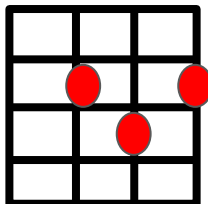

102 BPM

*2 times, first just melody, no band. 2nd time tutti*

||:G C |G C |G C |G C :||

---2-0--0-----2-0-----2-0--0-----2-0-----

-----3--3-0-3-----3-----3--3-0-3-----3-----

-----2-----2-----

-----

G

C

D

A

E7

**||:G C :||** repeat until verse starts

Now I just came here tonight to say

I just wanna say

I just wanna say

Baby

Ala Bruce

Springsteen

(Baxter/Moore)

And I just came down to say  
D  
And I just want to say  
D  
And I just want to say  
D  
And I just want to say

A Merry Christmas baby  
A D A  
A Merry Christmas baby  
A D A  
A Merry Christmas baby  
D  
Merry Christmas baby

The image shows five guitar chord diagrams. Each diagram is a 6x4 grid representing the fretboard. The chords are: G (red dots on strings 2, 3, 4), C (purple dot on string 6), D (green dots on strings 2, 3, 4), A (orange dots on strings 2, 5), and E7 (black dots on strings 1, 2, 4, 6).