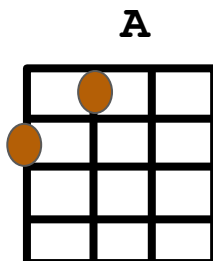

C

D

A

E7

**||:G C :||** repeat until verse starts

Now I just came here tonight to say

I just wanna say

I just wanna say

I feel real good tonight      And I got music on the radio

C                                  F                                  C                                  F                                  | G C | G C |

And I feel real good tonight, And I got music on the radio

D  
And I feel just like I wanna kiss you

C                                  | G C | G C |

Underneath my mistle-toe

Merry Christmas  
Baby  
Ala Bruce  
Springsteen  
(Baxter/Moore)

The image shows five guitar chord diagrams. Each diagram is a 6x4 grid representing the fretboard. The chords are: G (red dots on strings 2, 3, 4), C (purple dot on string 6), D (green dots on strings 2, 3, 4), A (orange dots on strings 2, 5), and E7 (black dots on strings 1, 2, 4, 6).