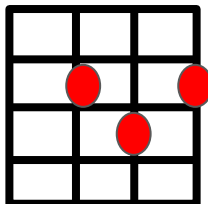

G!

But now listen Santa came down chimney

G! G!

Half past three With lots of nice little presents

|G!G!G!G!G!G!G!|

for my baby and me

C F C F |G C |G C |

Merry Christmas baby, you surely treat me nice

D C |G C |G C |

I feel just like I'm living, living in paradise

(Key change to A)

G

C

F

D

A

E7

Merry Christmas

Baby

Ala Bruce

Springsteen

(Baxter/Moore)