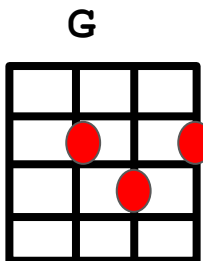

||:G C :|| repeat until verse starts

Now I just came here tonight to say

I just wanna say

I just wanna say

G C G C | G C | G C |
Merry Christmas baby, you surely treat me nice

C F C F | G C | G C |
Come on Merry Christmas baby, you surely treat me nice

D C G C G C
I feel just like I'm living, living in paradise

Merry Christmas
Baby
Ala Bruce
Springsteen
(Baxter/Moore)