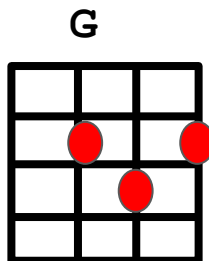

C

D

A

E7

**||:G C :||** repeat until verse starts

Now I just came here tonight to say

I just wanna say

I just wanna say

I feel real good tonight      And I got music on the radio

C                                  F                                  C                                  F                                  | G C | G C |

And I feel real good tonight, And I got music on the radio

D  
And I feel just like I wanna kiss you

C                                  | G C | G C |

Underneath my mistle-toe

Merry Christmas  
Baby  
Ala Bruce  
Springsteen  
(Baxter/Moore)

The image shows five guitar chord diagrams. Each diagram is a 6x4 grid representing the fretboard. The chords are: G (red dots on strings 2, 3, 4), C (purple dot on string 6), D (green dots on strings 2, 3, 4), A (orange dots on strings 2, 5), and E7 (black dots on strings 1, 2, 4, 6).