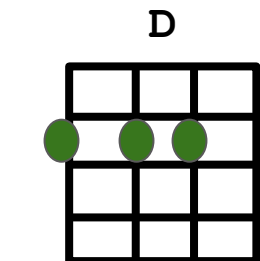

C

D

A

E7

**||:G C :||** repeat until verse starts

Now I just came here tonight to say

I just wanna say

I just wanna say

E7

Merry Christmas

Baby

Ala Bruce

Springsteen

(Baxter/Moore)

# Solo

	:A D	A D	A D	A D
D G	D G	A D	A D	
E7	D	A D	A D :	

Merry Christmas  
Baby  
Ala Bruce  
Springsteen  
(Baxter/Moore)

**A!**

But now listen Santa came down chimney

**A!** **A!**

Half past three With lots of nice little presents

The image shows five guitar chord diagrams. Each diagram is a 6x4 grid representing the fretboard. The chords are: G (red dots on strings 2, 3, 4), C (purple dot on string 6), D (green dots on strings 2, 3, 4), A (orange dots on strings 2, 5), and E7 (black dots on strings 1, 2, 4, 6).