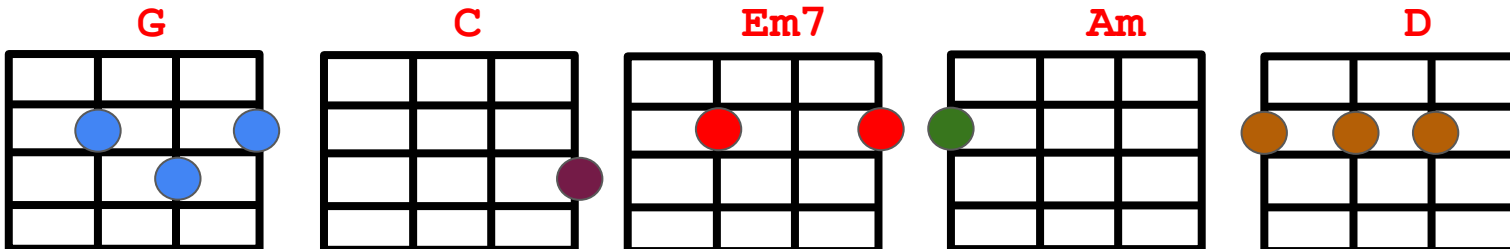

Meet Virginia
Train

G C Em7
Well here she is again

Am D

on the phone just like me hates to be alone

G C Em7
we just like to sit at

Am D
Home, and rip on the president

G	0232
C	0003
Em7	0202
Am	2000
D	2220

Meet Virginia
Train

G	0232
C	0003
Em7	0202
Am	2000
D	2220

| G C-Em7 | Am D |

Meet Virginia...

2-3--5-----2-----
 -----3-----

Meet Virginia
Train

G C Em7 Am D

Em7 **C** **Em7**
 Well she wants to live her life,
 C **Em7**
 then she thinks about her lie.
 C **Em7**
 Pulls her hair back as she screams,
 C **D**
 I don't really wanna live this