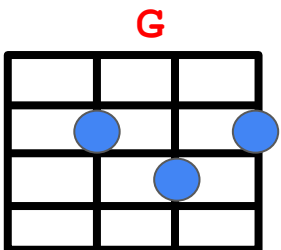

G	0232
C	0003
Em7	0202
Am	2000
D	2220

| G C-Em7 | Am D |

Meet Virginia...

2-3--5-----2-----
 -----3-----

Meet Virginia
Train

G C Em7 Am D

Em7 **C** **Em7**
 Well she wants to live her life,
 C **Em7**
 then she thinks about her lie.
 C **Em7**
 Pulls her hair back as she screams,
 C **D**
 I don't really wanna live this

G	0232
C	0003
Em7	0202
Am	2000
D	2220

Meet Virginia
Train

Life..... [Instrumental]

Em7	C	Em7	C
Em7	C	Em7	C D
G C-Em7	Am D	G C-Em7	Am D

G	0232
C	0003
Em7	0202
Am	2000
D	2220

Meet Virginia
Train

G

C-Em7