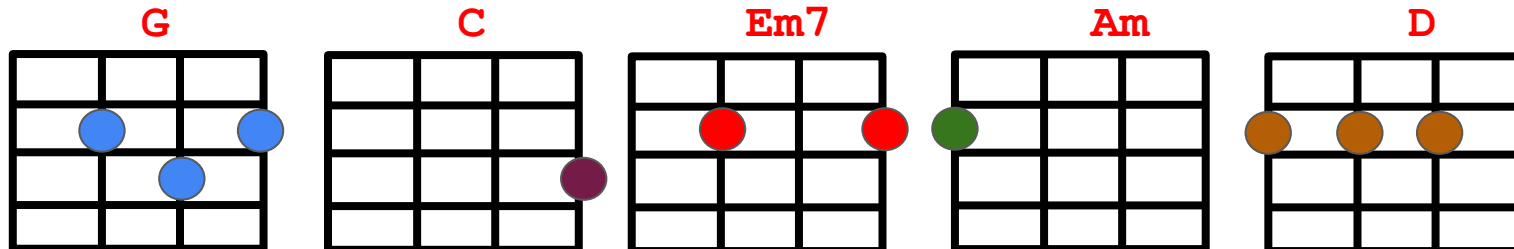

Just uke and vox

| G C-Em7 | Am D | G C-Em7 | Am D |

Meet Virginia, I cant wait to...

Meet Virginia
Train

Em7 **C** **Em7**
Well she wants to be the queen,

C **Em7**
Then she thinks about her scene.

Em7 **C** **Em7**
Well she wants to live her life,

C **Em7**
then she thinks about her lie.

G	0232
C	0003
Em7	0202
Am	2000
D	2220

Meet Virginia
Train

G	0232
C	0003
Em7	0202
Am	2000
D	2220

 C Em7
 Pulls her hair back as she screams,

 C D
 I don't really wanna be the queen