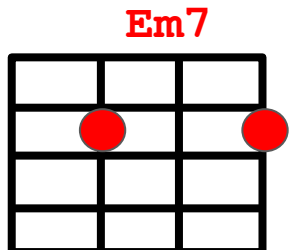

G	0232
C	0003
Em7	0202
Am	2000
D	2220

| G C-Em7 | Am D |

Meet Virginia...

2-3--5-----2-----
 -----3-----

Meet Virginia
Train

G C Em7 Am D

Em7 **C** **Em7**
 Well she wants to live her life,
 C **Em7**
 then she thinks about her lie.
 C **Em7**
 Pulls her hair back as she screams,
 C **D**
 I don't really wanna live this

G	0232
C	0003
Em7	0202
Am	2000
D	2220

Meet Virginia
Train

Life..... [Instrumental]

Em7	C	Em7	C
Em7	C	Em7	C D
G C-Em7	Am D	G C-Em7	Am D

G	0232
C	0003
Em7	0202
Am	2000
D	2220

Meet Virginia
Train

G

C-Em7