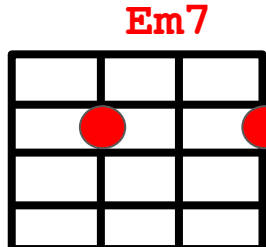

Am

D

G C Em7
She doesn't own a dress

Am D
hair is always a mess

G C Em7
y'could catch her stealin she won't confess

Am D
she's beautiful

G	0232
C	0003
Em7	0202
Am	2000
D	2220

Meet Virginia
Train

G	0232
C	0003
Em7	0202
Am	2000
D	2220

Meet Virginia
Train

G C Em7
She smokes a pack a day,

Am D
no wait that's me but anyway.

G C Em7
She don't care a thing about that hey,

Am D
She thinks I'm beautiful.

G	0232
C	0003
Em7	0202
Am	2000
D	2220

| G C-Em7 | Am D | G C-Em7 | Am D | Meet Virginia
 Train

G C Em7
She never compromises,

Am D
She loves babies and surprises.

G C Em7
She wears high heels when she exercises.

Am D
Ain't that beautiful?

G	0232
C	0003
Em7	0202
Am	2000
D	2220

Meet Virginia
Train

G	0232
C	0003
Em7	0202
Am	2000
D	2220

| G C-Em7 | Am D |

Meet Virginia...

2-3--5-----2-----
 -----3-----

Meet Virginia
Train

G	C	Em7	Am	D
				

Em7 **C** **Em7**
 Well she wants to be the queen,
 C **Em7**
 Then she thinks about her scene.
 C **Em7**
 Pulls her hair back as she screams,
 C **D**
 I don't really wanna be a queen.