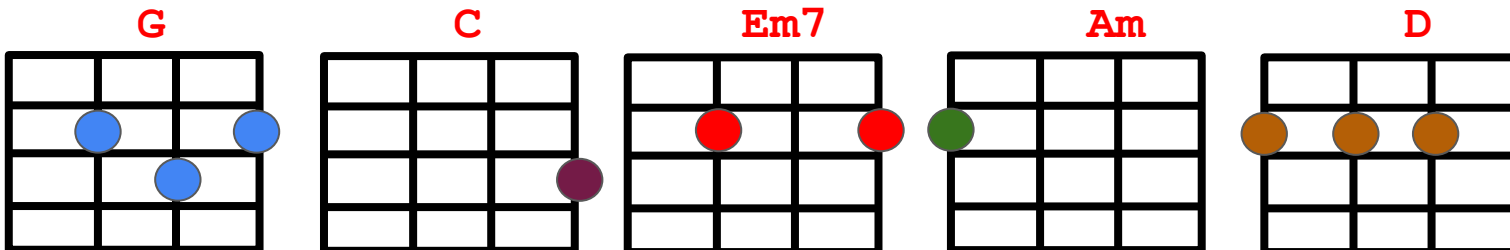

G C Em7
Her daddy wrestles alligators,

Am D
Mamma works on carburetors.

G C Em7
Brother is a fine

Am D
mediator for the president.

G	0232
C	0003
Em7	0202
Am	2000
D	2220

Meet Virginia
Train