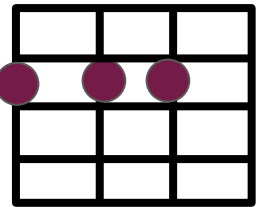

76 BPM

||:G D |Em7 D |
| G D |Em7 :||

G

D

Em7

C

Cadd9

G D Em7 D
Strange and beautiful are the stars tonight

G D Em7
That dance around your head

G D Em7 D
In your eyes I see that perfect world

G D Em7
I hope that doesn't sound too weird

C D G!G!G!-C
And I want all the world to know

(C) D Em7 |D Dsus4 |D Dsus4 |
That your love's all I need, all that I need