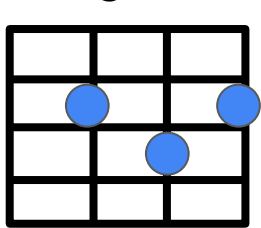

76 BPM

||:G D |Em7 D |
| G D |Em7 :||

G

D

Em7

C

Cadd9

G D Em7 D
Strange and beautiful are the stars tonight

G D Em7
That dance around your head

G D Em7 D
In your eyes I see that perfect world

G D Em7
I hope that doesn't sound too weird

C D G!G!G!-C
And I want all the world to know

(C) D Em7 |D Dsus4 |D Dsus4 |
That your love's all I need, all that I need