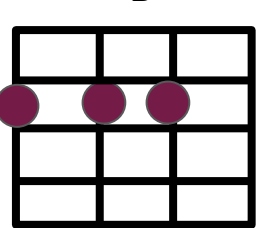

76 BPM

||:G D |Em7 D |
| G D |Em7 :||

G

D

Em7

C

Cadd9

G D Em7 D
Strange and beautiful are the stars tonight

G D Em7
That dance around your head

G D Em7 D
In your eyes I see that perfect world

G D Em7
I hope that doesn't sound too weird

C D G!G!G!-C
And I want all the world to know

(C) D Em7 |D Dsus4 |D Dsus4 |
That your love's all I need, all that I need

Lost Together - Blue Rodeo

G D

Em7 C

|D Dsus4 |D Dsus4 |

And if we're lost,

then we are lost together, together, together

|G D |Em7 C |

rit.