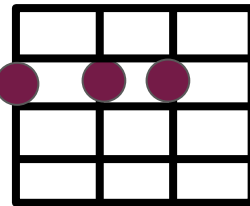

G D Em7
That dance around your head

G D Em7 D
In your eyes I see that perfect world

G D Em7
I hope that doesn't sound too weird

C D G!G!G!-C
And I want all the world to know

(C) D Em7 |D Dsus4 |D Dsus4 |
That your love's all I need, all that I need

|G D |Em7!

G

D

Dsus4

Em7

C

Cadd9

Lost Together - Blue Rodeo LAST