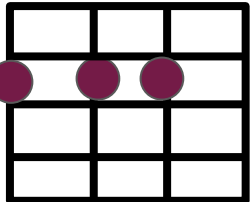

G D Em7
That dance around your head

G D Em7 D
In your eyes I see that perfect world

G D Em7
I hope that doesn't sound too weird

C D G!G!G!-C
And I want all the world to know

(C) D Em7 |D Dsus4 |D Dsus4 |
That your love's all I need, all that I need

Lost Together - Blue Rodeo

G D

Em7 C

|D Dsus4

|D Dsus4 |

And if we're lost,

then we are lost together

G D

Em7 C

|D Dsus4

|D Dsus4 |

Yea if we're lost,

then we are lost together

G

D

Dsus4

Em7

C

Cadd9

Lost Together - Blue Rodeo

C D G!G!G!-C
 I've heard it all so many times before
 (C) D Em7 |D Dsus4 |D Dsus4 |
 it's all a dream to me now, a dream to me now
 G D Em7 C |D Dsus4 |D Dsus4 |
 And if we're lost, then we are lost together
 G D Em7 C |D Dsus4 |D Dsus4 |
 Yea if we're lost, then we are lost together