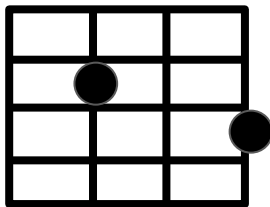

76 BPM

||:G D |Em7 D |
| G D |Em7 :||

G

D

Em7

C

Cadd9

G D Em7 D
Strange and beautiful are the stars tonight

G D Em7
That dance around your head

G D Em7 D
In your eyes I see that perfect world

G D Em7
I hope that doesn't sound too weird

C D G!G!G!-C
And I want all the world to know

(C) D Em7 |D Dsus4 |D Dsus4 |
That your love's all I need, all that I need