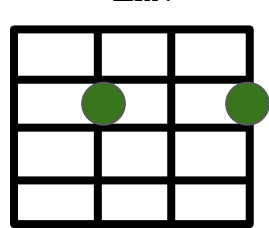

76 BPM

||:G D |Em7 D |
| G D |Em7 :||

G

D

Em7

C

Cadd9

G D Em7 D
Strange and beautiful are the stars tonight

G D Em7
That dance around your head

G D Em7 D
In your eyes I see that perfect world

G D Em7
I hope that doesn't sound too weird

C D G!G!G!-C
And I want all the world to know

(C) D Em7 |D Dsus4 |D Dsus4 |
That your love's all I need, all that I need