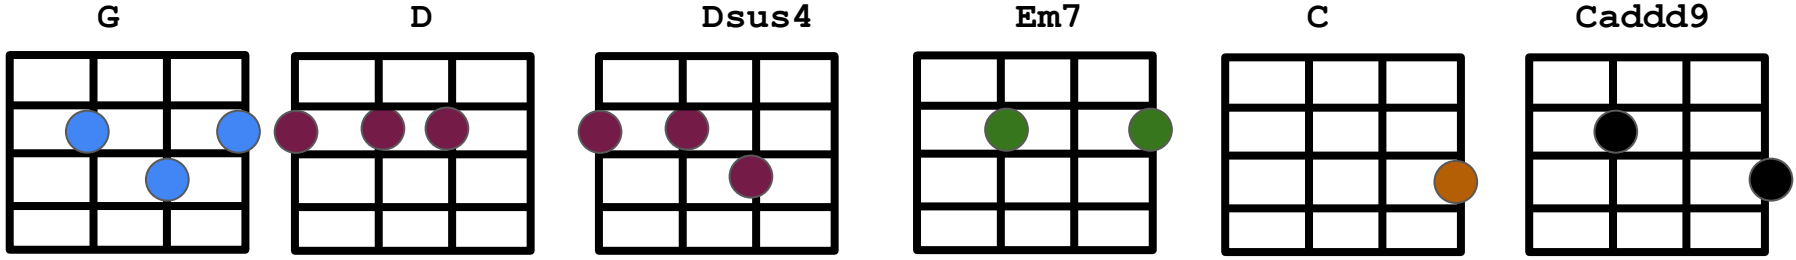

G D Em7
That dance around your head

G D Em7 D
In your eyes I see that perfect world

G D Em7
I hope that doesn't sound too weird

C D G!G!G!-C
And I want all the world to know

(C) D Em7 |D Dsus4 |D Dsus4 |
That your love's all I need, all that I need

Em7

C

Cadd9

Lost Together - Blue Rodeo

C D G!G!G!-C
 I've heard it all so many times before
 (C) D Em7 |D Dsus4 |D Dsus4 |
 it's all a dream to me now, a dream to me now
 G D Em7 C |D Dsus4 |D Dsus4 |
 And if we're lost, then we are lost together
 G D Em7 C |D Dsus4 |D Dsus4 |
 Yea if we're lost, then we are lost together