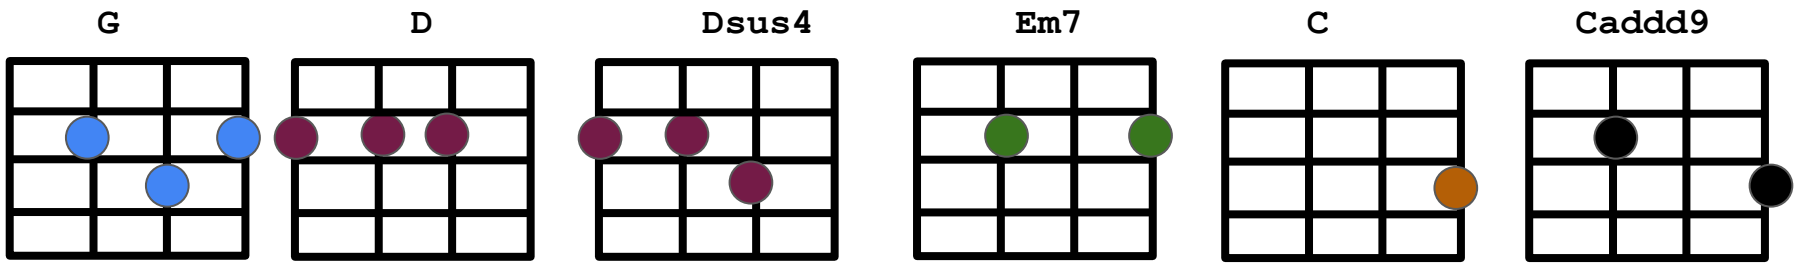

G D Em7
That dance around your head

G D Em7 D
In your eyes I see that perfect world

G D Em7
I hope that doesn't sound too weird

C D G!G!G!-C
And I want all the world to know

(C) D Em7 |D Dsus4 |D Dsus4 |
That your love's all I need, all that I need

Lost Together - Blue Rodeo

No Bass or drums

G D Em7 D
 In the silence of this whispered night

G D Em7
 I listen only to your breath

G D Em7 D
 and in that second of a shooting star

G D Em7
 somehow it all makes sense