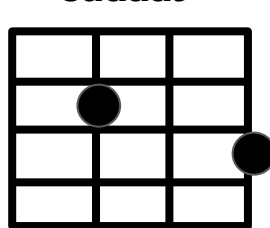

76 BPM

||:G D |Em7 D |
| G D |Em7 :||

G

D

Em7

C

Cadd9

G D Em7 D
Strange and beautiful are the stars tonight

G D Em7
That dance around your head

G D Em7 D
In your eyes I see that perfect world

G D Em7
I hope that doesn't sound too weird

C D G!G!G!-C
And I want all the world to know

(C) D Em7 |D Dsus4 |D Dsus4 |
That your love's all I need, all that I need