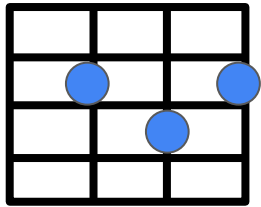

76 BPM

||:G D |Em7 D |
| G D |Em7 :||

G

D

Em7

C

Cadd9

G D Em7 D
Strange and beautiful are the stars tonight

G D Em7
That dance around your head

G D Em7 D
In your eyes I see that perfect world

G D Em7
I hope that doesn't sound too weird

C D G!G!G!-C
And I want all the world to know

(C) D Em7 |D Dsus4 |D Dsus4 |
That your love's all I need, all that I need