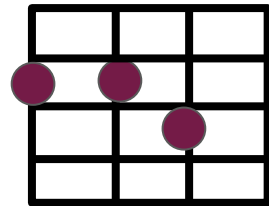

G D Em7
That dance around your head

G D Em7 D
In your eyes I see that perfect world

G D Em7
I hope that doesn't sound too weird

C D G!G!G!-C
And I want all the world to know

(C) D Em7 |D Dsus4 |D Dsus4 |
That your love's all I need, all that I need

Lost Together - Blue Rodeo

G D

Em7 C

|D Dsus4 |D Dsus4 |

And if we're lost,

then we are lost together, together, together

|G D |Em7 C |

rit.

|G D |Em7!

G

D

Dsus4

Em7

C

Cadd9

Lost Together - Blue Rodeo LAST