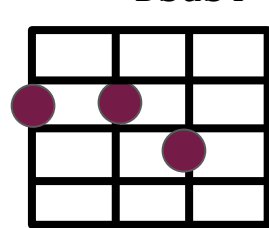

76 BPM

||:G D |Em7 D |
| G D |Em7 :||

G

D

Em7

C

Cadd9

G D Em7 D
Strange and beautiful are the stars tonight

G D Em7
That dance around your head

G D Em7 D
In your eyes I see that perfect world

G D Em7
I hope that doesn't sound too weird

C D G!G!G!-C
And I want all the world to know

(C) D Em7 |D Dsus4 |D Dsus4 |
That your love's all I need, all that I need

Em7

C

Cadd9

Lost Together - Blue Rodeo

C D G!G!G!-C
 I've heard it all so many times before
 (C) D Em7 |D Dsus4 |D Dsus4 |
 it's all a dream to me now, a dream to me now
 G D Em7 C |D Dsus4 |D Dsus4 |
 And if we're lost, then we are lost together
 G D Em7 C |D Dsus4 |D Dsus4 |
 Yea if we're lost, then we are lost together

Lost Together - Blue Rodeo

G D

Em7 C

|D Dsus4 |D Dsus4 |

And if we're lost,

then we are lost together, together, together

|G D |Em7 C |

rit.