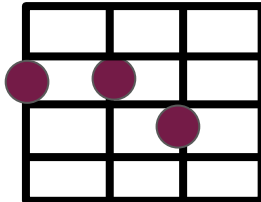

G D Em7
That dance around your head

G D Em7 D
In your eyes I see that perfect world

G D Em7
I hope that doesn't sound too weird

C D G!G!G!-C
And I want all the world to know

(C) D Em7 |D Dsus4 |D Dsus4 |
That your love's all I need, all that I need

Lost Together - Blue Rodeo

G D

Em7 C

|D Dsus4

|D Dsus4 |

And if we're lost,

then we are lost together

G D

Em7 C

|D Dsus4

|D Dsus4 |

Yea if we're lost,

then we are lost together

G

D

Dsus4

Em7

C

Cadd9

Lost Together - Blue Rodeo

C D G!G!G!-C
 I've heard it all so many times before
 (C) D Em7 |D Dsus4 |D Dsus4 |
 it's all a dream to me now, a dream to me now
 G D Em7 C |D Dsus4 |D Dsus4 |
 And if we're lost, then we are lost together
 G D Em7 C |D Dsus4 |D Dsus4 |
 Yea if we're lost, then we are lost together