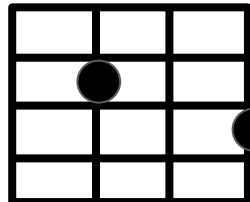

G D Em7
That dance around your head

G D Em7 D
In your eyes I see that perfect world

G D Em7
I hope that doesn't sound too weird

C D G!G!G!-C
And I want all the world to know

(C) D Em7 |D Dsus4 |D Dsus4 |
That your love's all I need, all that I need

Lost Together - Blue Rodeo

G D

Em7 C

|D Dsus4

|D Dsus4 |

And if we're lost,

then we are lost together

G D

Em7 C

|D Dsus4

|D Dsus4 |

Yea if we're lost,

then we are lost together

G

D

Dsus4

Em7

C

Cadd9

Lost Together - Blue Rodeo

C D G!G!G!-C
 I've heard it all so many times before
 (C) D Em7 |D Dsus4 |D Dsus4 |
 it's all a dream to me now, a dream to me now
 G D Em7 C |D Dsus4 |D Dsus4 |
 And if we're lost, then we are lost together
 G D Em7 C |D Dsus4 |D Dsus4 |
 Yea if we're lost, then we are lost together