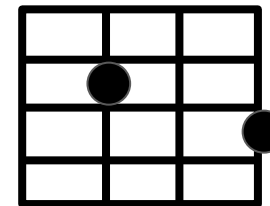

G D Em7
That dance around your head

G D Em7 D
In your eyes I see that perfect world

G D Em7
I hope that doesn't sound too weird

C D G!G!G!-C
And I want all the world to know

(C) D Em7 |D Dsus4 |D Dsus4 |
That your love's all I need, all that I need

Lost Together - Blue Rodeo

G D

Em7 C

|D Dsus4 |D Dsus4 |

And if we're lost,

then we are lost together, together, together

|G D |Em7 C |

rit.

|G D |Em7!

G

D

Dsus4

Em7

C

Cadd9

Lost Together - Blue Rodeo LAST