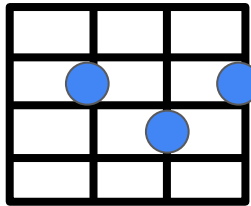

G D Em7
That dance around your head

G D Em7 D
In your eyes I see that perfect world

G D Em7
I hope that doesn't sound too weird

C D G!G!G!-C
And I want all the world to know

(C) D Em7 |D Dsus4 |D Dsus4 |
That your love's all I need, all that I need

Lost Together - Blue Rodeo

G D

Em7 C

|D Dsus4 |D Dsus4 |

And if we're lost,

then we are lost together, together, together

|G D |Em7 C |

rit.

|G D |Em7!

G

D

Dsus4

Em7

C

Cadd9

Lost Together - Blue Rodeo LAST