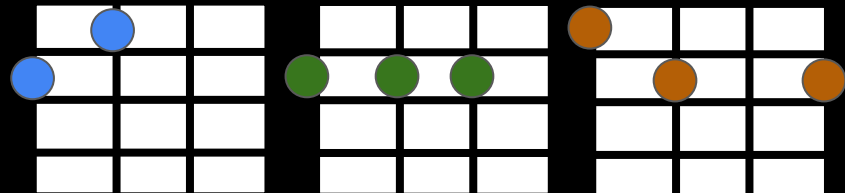

Lay Down Sally
Eric Clapton

Solo

```
|A      |A      |A      |A      |  
|D      |D      |      |      |  
|A      |A      |A      |A      |  
|D      |D      |E7     |E7     |  
  
||:A      |A      |D      |D      |  
|| E7     |E7     |A      |A      |:||
```

Lay Down Sally
Eric Clapton

A

I long to see the morning light

D

Colouring your face so dreamily.

A

So don't you go and say goodbye,

D

You can lay your worries down and stay with me.

E7

And don't you ever leave.

A

D

E7

Lay Down Sally
Eric Clapton

A D
Lay down, Sally, and rest here in my arms.