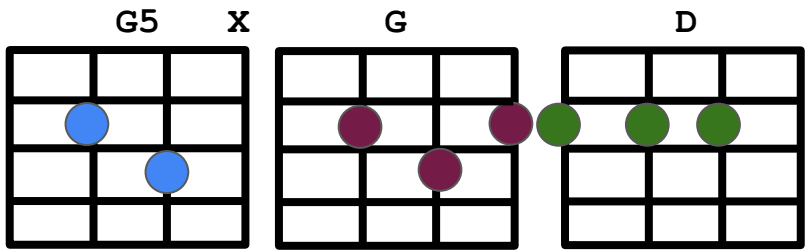

109 BPM

(Bass and Drums Tacet)

Intro Riff

(Bass line)

G5!

(Bass Line)

G-D

(Bass line)

G5!

(Bass Line)

G-D

Just The Way You Are
Billy Joel