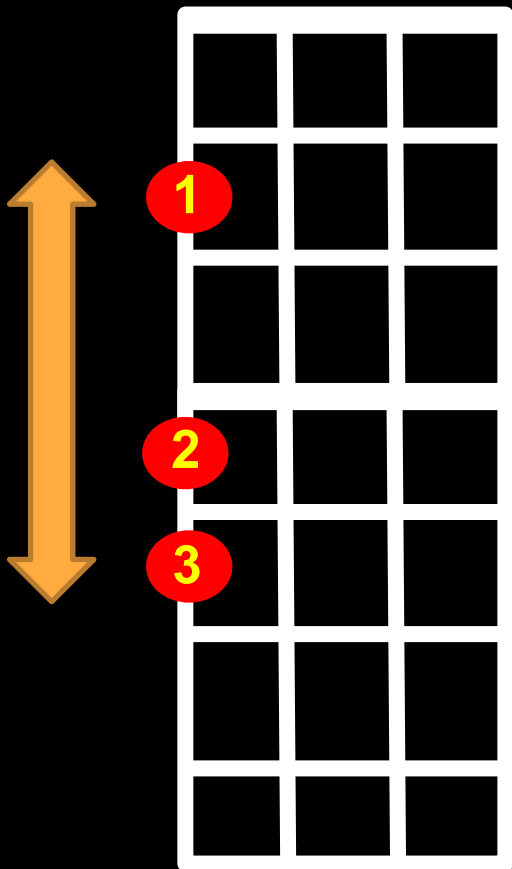

INTRO

Am

Am 2000

C 0003

G 0232

Em 0432

Am C G Am
Jolene, Jolene, Jolene, Jolene

G Am
I`m begging of you please don`t take my man

Am 2000
C 0003
G 0232
Em 0432

Am	C	Am 2000
He talks about you in his sleep		C 0003
G	Am	G 0232
There`s nothing i can do to keep		Em 0432
G	Em	Am
From crying when he calls your name, Jolene		
Am	C	
And i can easily understand		
G	Am	
How you could easily take my man		
G	Em	Am
But you don`t know what he means to me, Jolene		