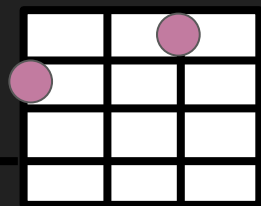

-----1--
-0h2--2-