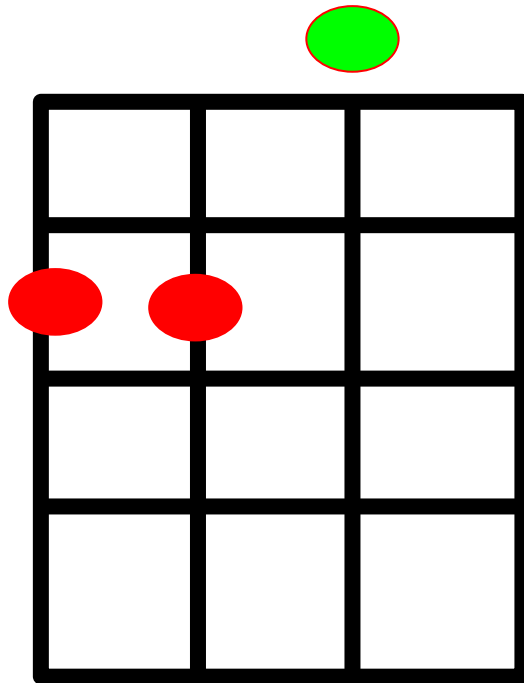

D
2220

Dsus2
2200

Dsus4
0220

D	0222
A	2100
F#m	2120
G	0232

D
We were born before the wind

D
Also younger than the sun

A
Ere the bonny boat was won

D
As we sailed into the mystic

Into the Mystic - Original is Capo I

D

Hark, now, hear the sailor's cry

D

Smell the sea and feel the sky

A

Let your soul and spirit fly

A

D

Into the mystic.

D	0222
A	2100
F#m	2120
G	0232

Into the Mystic - Original is Capo 1

F#m

G

When that foghorn blows,

D

I've gotta hear it, I don't have to fear it

D	0222
A	2100
F#m	2120
G	0232

Into the Mystic - Original is Capo 1

D	0222
A	2100
F#m	2120
G	0232

D

And I wanna rock you gypsy soul

D

Just like way back in the days of old