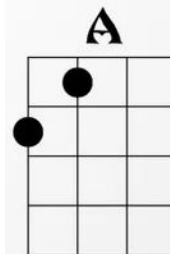

# Bass/Drums Tacet

D 2220  
G 0232  
A 2100

D

When I wake up yeah I know I'm gonna be

G

A

D

I'm gonna be the man who wakes up next to you