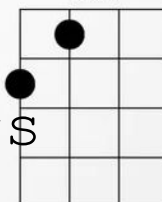

I'm gonna dream about the time when I'm with you.

D

G

A

I'm Gonna Be (500 Miles) - The Proclaimers

Original Capo I

All in

D 2220  
G 0232  
A 2100  
Bm7 2222  
Em 0432