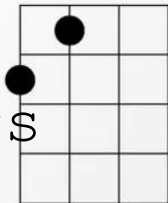

Bass/drums 1-2 hits

D 2220
G 0232
A 2100

D

If I get drunk yes I know I'm gonna be

G

A

D

I'm gonna be the man who gets drunk next to you

D

And if I haver yeah I know I'm gonna be

G

A

D

I'm gonna be the man who's havering to you

D

G

A

I'm Gonna Be (500 Miles) - The Proclaimers
Original Capo I