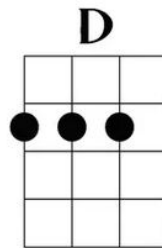

# Bass/Drums Tacet

D 2220  
G 0232  
A 2100

D

When I wake up yeah I know I'm gonna be

G

A

D

I'm gonna be the man who wakes up next to you