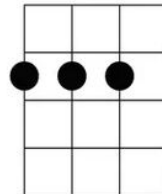

Bass and drums

Tacet

D 2220

G 0232

A 2100

**D**

**G**

**A**