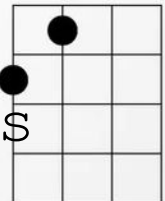

I'll pass almost every penny on to you

D 2220

G 0232

A 2100

D

G

A

I'm Gonna Be (500 Miles) - The Proclaimers  
Original Capo I