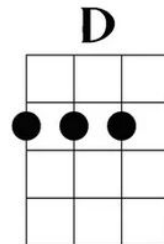

I'm Gonna Be (500 Miles) - The Proclaimers  
Original Capo I

D  
But I would walk 500 miles

G A  
And I would walk 500 more

D G  
Just to be the man who walked 1,000 miles

A  
To fall down at your door

D 2220  
G 0232  
A 2100