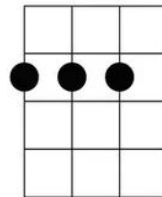

Bass/Drums Tacet

D 2220
G 0232
A 2100

D

When I wake up yeah I know I'm gonna be

G

A

D

I'm gonna be the man who wakes up next to you

D

When I go out yeah I know I'm gonna be

G

A

D

I'm gonna be the man who goes along with you

Vox: F#-G-A-B

I'm Gonna Be (500 Miles) - The Proclaimers
Original Capo I

D