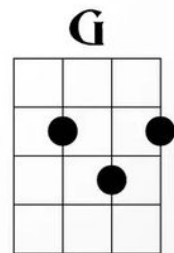

# Bass/Drums Tacet

D 2220  
G 0232  
A 2100

D

When I wake up yeah I know I'm gonna be

G

A

D

I'm gonna be the man who wakes up next to you