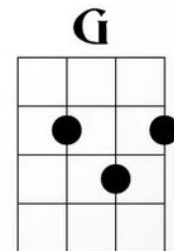

I'm Gonna Be (500 Miles) - The Proclaimers  
Original Capo I

D  
But I would walk 500 miles

G A  
And I would walk 500 more

D G  
Just to be the man who walked 1,000 miles

A  
To fall down at your door

D 2220  
G 0232  
A 2100