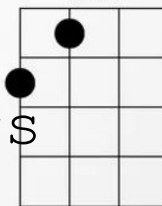

Bass/Drums Tacet

D 2220
G 0232
A 2100

D

When I wake up yeah I know I'm gonna be

G

A

D

I'm gonna be the man who wakes up next to you

D

When I go out yeah I know I'm gonna be

G

A

D

I'm gonna be the man who goes along with you

Vox: F#-G-A-B

I'm Gonna Be (500 Miles) - The Proclaimers
Original Capo I

D

G

A