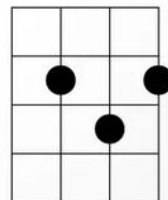

Bass/Drums Tacet

D 2220
G 0232
A 2100

D

When I wake up yeah I know I'm gonna be

G

A

D

I'm gonna be the man who wakes up next to you

D

When I go out yeah I know I'm gonna be

G

A

D

I'm gonna be the man who goes along with you

Vox: F#-G-A-B

I'm Gonna Be (500 Miles) - The Proclaimers
Original Capo I

D

G

A