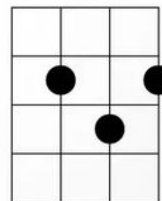

Bass and drums

Tacet

D 2220

G 0232

A 2100

**D**

**G**

**A**