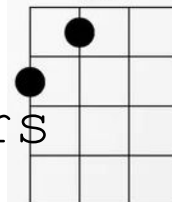

To fall down at your door

D

G

A

I'm Gonna Be (500 Miles) - The Proclaimers  
Original Capo I

D

When I'm working yes I know I'm gonna be

G