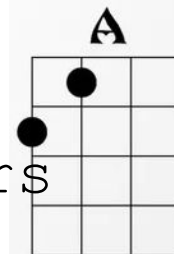

I'm Gonna Be (500 Miles) - The Proclaimers  
Original Capo I

D  
But I would walk 500 miles

G A  
And I would walk 500 more

D G  
Just to be the man who walked 1,000 miles

A  
To fall down at your door

D 2220  
G 0232  
A 2100