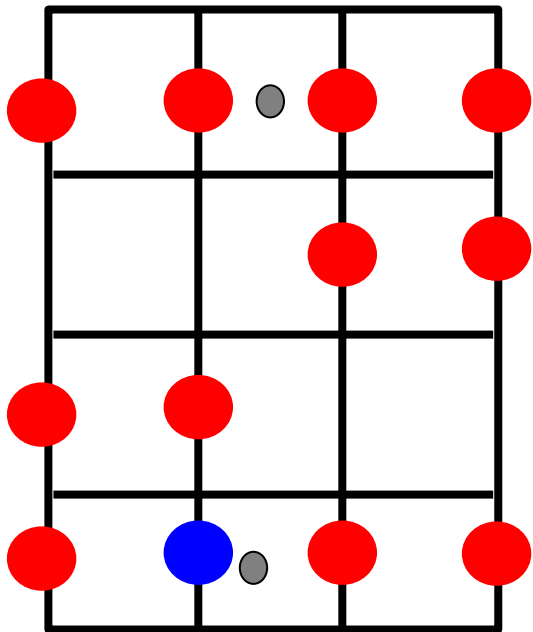

Franklin's Tower Soloing

X

'A' Mixolidian

(D major scale, but starting on the 5th note)

A

X

D

Chord Shapes

(If you are confused, don't play the blue notes and ignore the black or red colour)

SOLO:

||:A G|D G|A G|D G|
|A G|D G|A G|D G: || (repeat many times...)

A	2100
G	0232
D	2220

A

X

D

Franklin's Tower by Grateful Dead - LAST