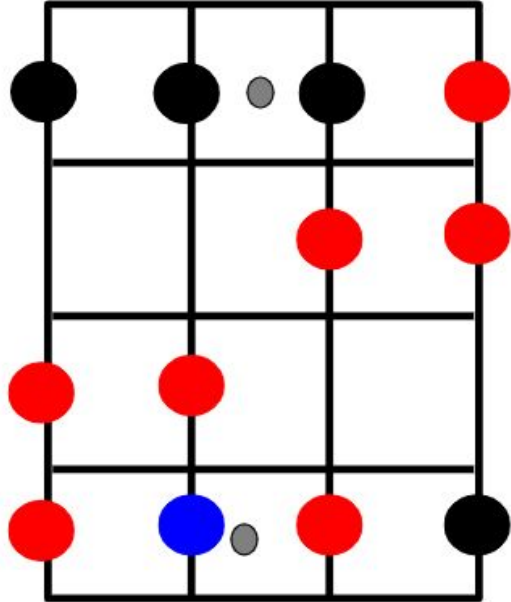

Franklin's Tower Soloing

X

'A' Mixolidian

(D major scale, but starting on the 5th note)

A

X

D

Chord Shapes

(If you are confused, don't play the blue notes and ignore the black or red colour)

SOLO:

||:A G|D G|A G|D G|
|A G|D G|A G|D G: || (repeat many times...)

A	2100
G	0232
D	2220

A

X

D

Franklin's Tower by Grateful Dead - LAST