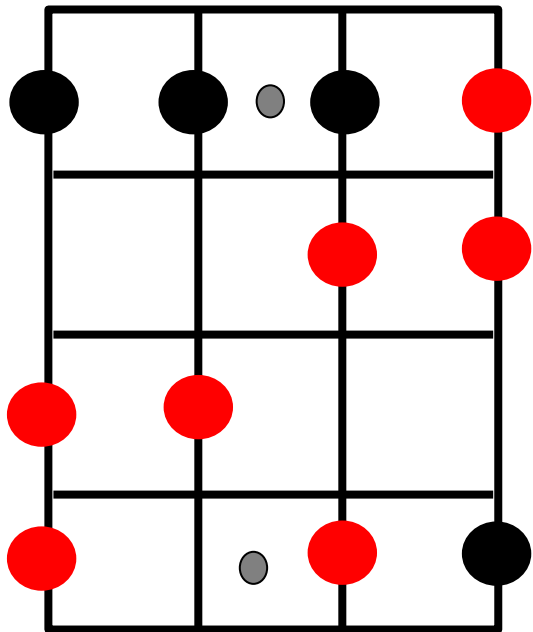

Franklin's Tower Soloing

X

'A' Mixolidian

(D major scale, but starting on the 5th note)

A

X

D

Chord Shapes

(If you are confused, don't play the blue notes and ignore the black or red colour)

SOLO:

||:A G|D G|A G|D G|
|A G|D G|A G|D G: || (repeat many times...)

A	2100
G	0232
D	2220

A

X

D

Franklin's Tower by Grateful Dead - LAST