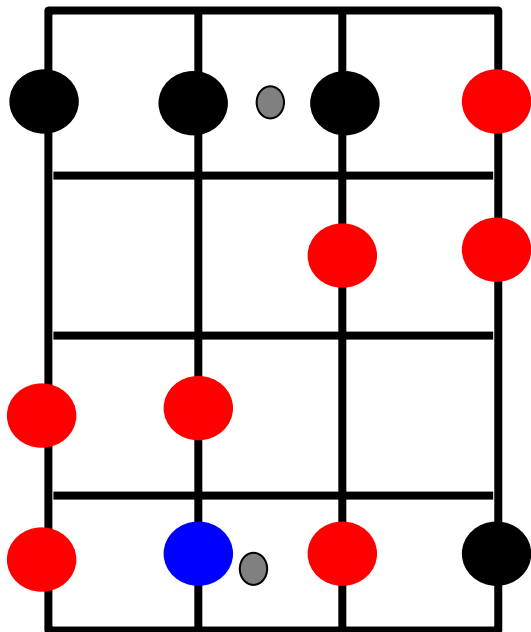

A

X

D

Everything

(If you are confused, don't play the blue notes and ignore the black or red colour)