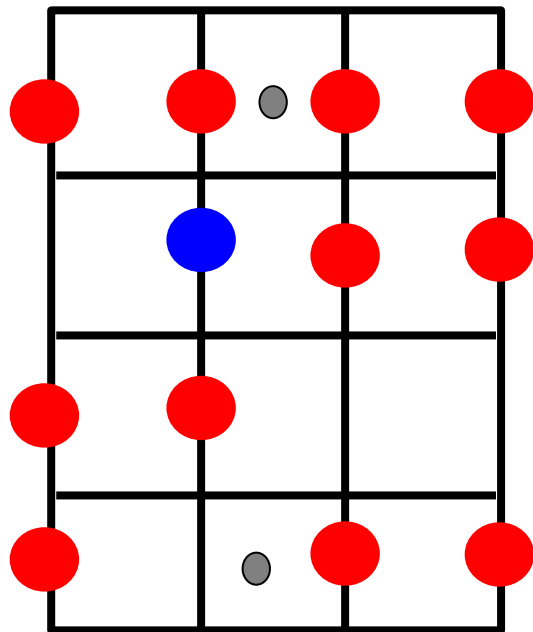

D

Blue Notes