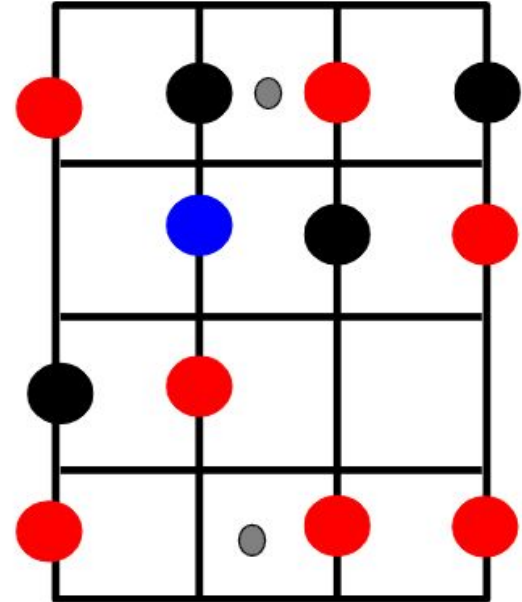

Franklin's Tower Soloing

X

'A' Mixolidian

(D major scale, but starting on the 5th note)

A

X

D

Chord Shapes

(If you are confused, don't play the blue notes and ignore the black or red colour)

SOLO:

||:A G|D G|A G|D G|
|A G|D G|A G|D G: || (repeat many times...)

A	2100
G	0232
D	2220

A

X

D

Franklin's Tower by Grateful Dead - LAST