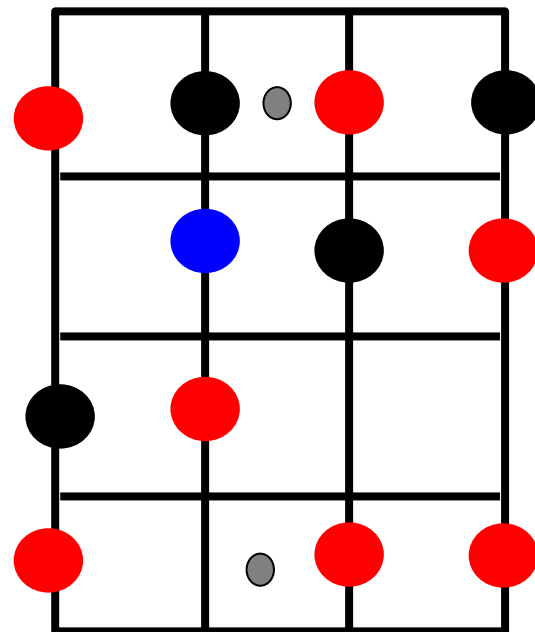

D

Everything

(If you are confused, don't play the blue notes and ignore the black or red colour)