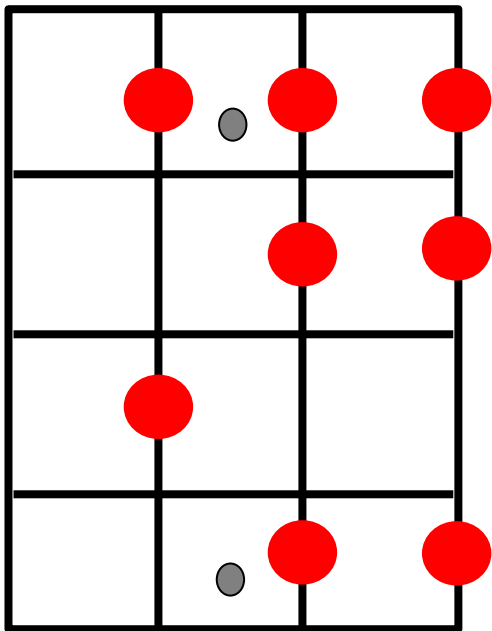

Franklin's Tower Soloing

X

'A' Mixolidian

(D major scale, but starting on the 5th note)

A

X

D

Chord Shapes

(If you are confused, don't play the blue notes and ignore the black or red colour)

SOLO:

||:A G|D G|A G|D G|
|A G|D G|A G|D G: || (repeat many times...)

A	2100
G	0232
D	2220

A

X

D

Franklin's Tower by Grateful Dead - LAST