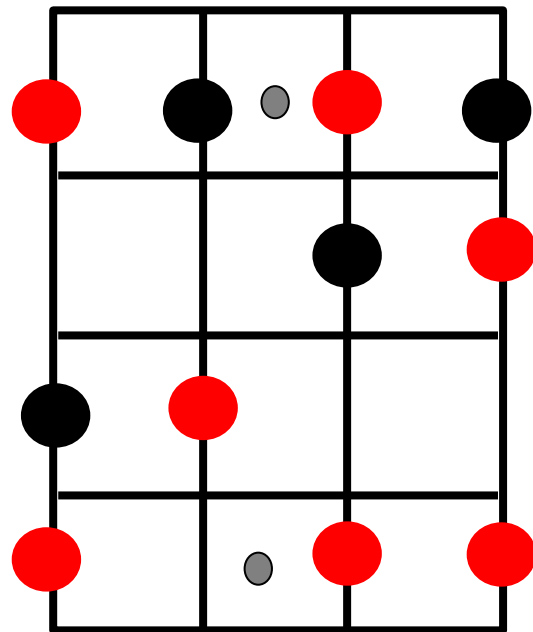

Franklin's Tower Soloing

X

'A' Mixolidian

(D major scale, but starting on the 5th note)

A

X

D

Chord Shapes

(If you are confused, don't play the blue notes and ignore the black or red colour)

SOLO:

||:A G|D G|A G|D G|
|A G|D G|A G|D G: || (repeat many times...)

A	2100
G	0232
D	2220

A

X

D

Franklin's Tower by Grateful Dead - LAST