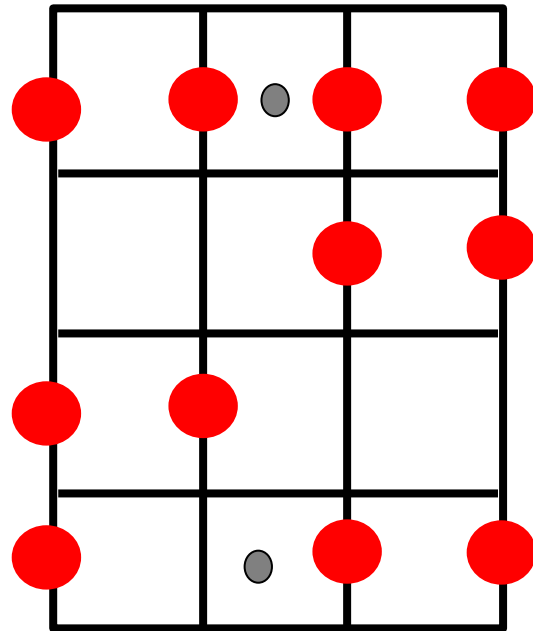

Franklin's Tower Soloing

X

'A' Mixolidian

(D major scale, but starting on the 5th note)

A

X

D

Chord Shapes

(If you are confused, don't play the blue notes and ignore the black or red colour)

SOLO:

||:A G|D G|A G|D G|
|A G|D G|A G|D G: || (repeat many times...)

A	2100
G	0232
D	2220

A

X

D

Franklin's Tower by Grateful Dead - LAST