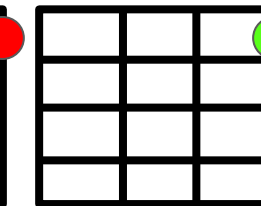

Bb

C7

D6 Em7/D
day after day, alone on a hill

D6 Em7/D
the man with the foolish grin is keeping perfectly still

Em7 A7 D6 Bm7
but nobody wants to know him, they can see that he's just a fool

Em7 A7
and he never gives an answer

Fool on The Hill The Beatles

D6 Em7 A7 Bm7 Dm Bb C7

Dm

Bb/D

but the fool on the hill sees the sun going down

C7

Dm

and the eyes in his head see the world spinning round

Bm7

and nobody seems to like him, they can tell what he wants to do

Em7

A7

and he never shows his feelings

Dm

Bb/D

but the fool on the hill sees the sun going down