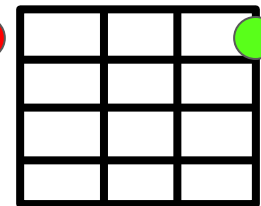

Bb

C7

D6 Em7/D
day after day, alone on a hill

D6 Em7/D
the man with the foolish grin is keeping perfectly still

Em7 A7 D6 Bm7
but nobody wants to know him, they can see that he's just a fool

Em7 A7
and he never gives an answer

Fool on The Hill The Beatles

D6 Em7 A7 Bm7 Dm Bb C7

Dm

Bb/D

but the fool on the hill sees the sun going down

C7

Dm

and the eyes in his head see the world spinning round

Bm7

and nobody seems to like him, they can tell what he wants to do

Em7

A7

and he never shows his feelings

Dm

Bb/D

but the fool on the hill sees the sun going down