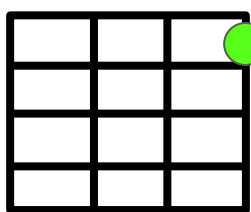

Fool on The Hill The Beatles

D6 Em7 A7 Bm7 Dm Bb C7

Dm

Bb/D

but the fool on the hill sees the sun going down

C7

Dm

and the eyes in his head see the world spinning round

|D6 ||

Fool on The Hill The Beatles

D6

Em7

A7

Bm7

Dm

Bb

C7

D6 Em7/D

well on the way, his head in a cloud

D6 Em7/D

the man of a thousand voices talking perfectly loud

Em7 A7 D6 Bm7

but nobody ever hears him, or the sound he appears to make

Em7 A7

and he never seems to notice

Fool on The Hill The Beatles

D6 Em7 A7 Bm7 Dm Bb C7

Dm

Bb/D

but the fool on the hill sees the sun going down

C7

Dm