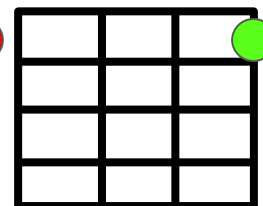

Bb

C7

D6 Em7/D
day after day, alone on a hill

D6 Em7/D
the man with the foolish grin is keeping perfectly still

Em7 A7 D6 Bm7
but nobody wants to know him, they can see that he's just a fool

Em7 A7
and he never gives an answer

Fool on The Hill The Beatles

D6 Em7 A7 Bm7 Dm Bb C7

Dm

Bb/D

but the fool on the hill sees the sun going down

C7

Dm

and the eyes in his head see the world spinning round

|D6 ||

Fool on The Hill The Beatles

D6

Em7

A7

Bm7

Dm

Bb

C7

D6 Em7/D

well on the way, his head in a cloud

D6 Em7/D

the man of a thousand voices talking perfectly loud

Em7 A7 D6 Bm7

but nobody ever hears him, or the sound he appears to make

Em7 A7