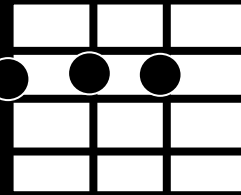

Am D C | Am | D Em7 |
 I know it's out of fashion, and a trifle uncool,
 Am D C | Am | D Em7 |
 But I can't help it, I'm a romantic fool.
 Am D C | Am | D Em7 |
 It's a habit of mine to watch the sun go down.
 Am D C | Am | D Em7 |
 On Echo Beach, I watch the sun go down.

| F | G | Am | G | Em 7 | F | G |
| Am | G | Em7 | F G | A! Bass solo | |

||: Am | Dadd9 C6 :||

Echo Beach
Martha and the Muffins

Am G Em7 F D C Bb

Am D C | Am | D Em7 |
 On silent summer evenings, the sky's alive with light.
 Am D C | Am | D Em7 |
 A building in the distance, surrealistic sight.
 Am D C | Am | D Em7 |
 On Echo Beach, waves make the only sound.
 Am D C | Am | D Em7 |
 On Echo Beach, there's not a soul around.