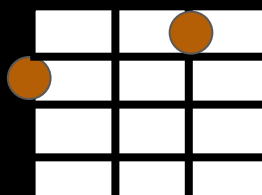

||

Am

G

Em7

F

D

C

Bb

Am D C | Am | D Em7 |
 I know it's out of fashion, and a trifle uncool,
 Am D C | Am | D Em7 |
 But I can't help it, I'm a romantic fool.
 Am D C | Am | D Em7 |
 It's a habit of mine to watch the sun go down.
 Am D C | Am | D Em7 |
 On Echo Beach, I watch the sun go down.

| F | G | Am | G | Em 7 | F | G |
| Am | G | Em7 | F G | A! Bass solo | |

||: Am | Dadd9 C6 :||

Echo Beach
Martha and the Muffins

Am G Em7 F D C Bb

Am D C | Am | D Em7 |
 On silent summer evenings, the sky's alive with light.
 Am D C | Am | D Em7 |
 A building in the distance, surrealistic sight.
 Am D C | Am | D Em7 |
 On Echo Beach, waves make the only sound.
 Am D C | Am | D Em7 |
 On Echo Beach, there's not a soul around.