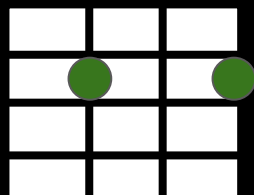

||

Am

G

Em7

F

D

C

Bb

Am D C | Am | D Em7 |
 I know it's out of fashion, and a trifle uncool,
 Am D C | Am | D Em7 |
 But I can't help it, I'm a romantic fool.
 Am D C | Am | D Em7 |
 It's a habit of mine to watch the sun go down.
 Am D C | Am | D Em7 |
 On Echo Beach, I watch the sun go down.

| F | G | Am | G | Em 7 | F | G |
| Am | G | Em7 | F G | A! Bass solo | |

||: Am | Dadd9 C6 :||

Echo Beach
Martha and the Muffins

Am G Em7 F D C Bb

Am D C | Am | D Em7 |
 On silent summer evenings, the sky's alive with light.
 Am D C | Am | D Em7 |
 A building in the distance, surrealistic sight.
 Am D C | Am | D Em7 |
 On Echo Beach, waves make the only sound.
 Am D C | Am | D Em7 |
 On Echo Beach, there's not a soul around.