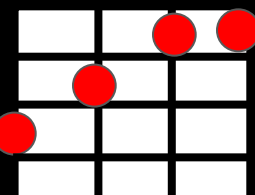

Am D C | Am | D Em7 |
 I know it's out of fashion, and a trifle uncool,
 Am D C | Am | D Em7 |
 But I can't help it, I'm a romantic fool.
 Am D C | Am | D Em7 |
 It's a habit of mine to watch the sun go down.
 Am D C | Am | D Em7 |
 On Echo Beach, I watch the sun go down.

| F | G | Am | G | Em 7 | F | G |
| Am | G | Em7 | F G | A! Bass solo | |

||: Am | Dadd9 C6 :||

Echo Beach
Martha and the Muffins

Am G Em7 F D C Bb

Am D C | Am | D Em7 |
 On silent summer evenings, the sky's alive with light.
 Am D C | Am | D Em7 |
 A building in the distance, surrealistic sight.
 Am D C | Am | D Em7 |
 On Echo Beach, waves make the only sound.
 Am D C | Am | D Em7 |
 On Echo Beach, there's not a soul around.