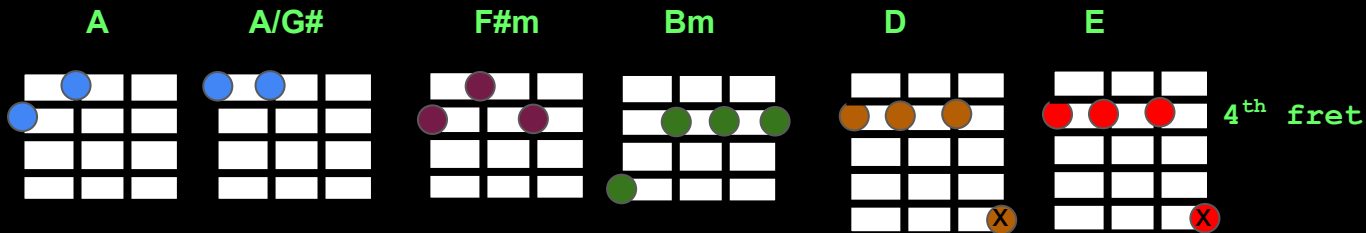

Bm D
Don't change for you

Bm D A
Don't change a thing for me

Bm D
Don't change for you

Bm D A
Don't change a thing for me

- A
2100
- A/G# 1100
- F#min
2120
- Bm
4222
- D
2225
- E
4447

Don't Change - INXS

A		A	A/G#	A
I found a love I had lost				2100
F#m				A/G# 1100
It was gone for too long				F#min
Bm	D	A		2120
Hear no evil in all directions (directions)				Bm
A		A	A/G#	4222
Execution of bitterness				D
F#m				2225
Message received loud and clear				E
				4447