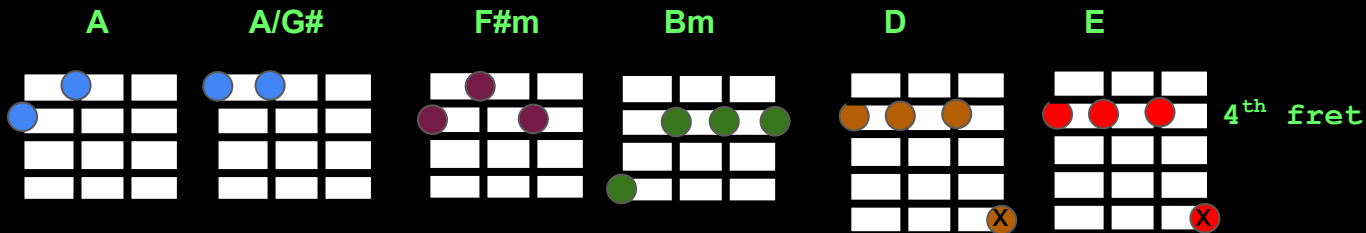

Don't Change - INXS

A		A	A/G#	A	2100
I'm standing here on the ground					A/G# 1100
F#m					F#min
The sky above won't fall down					2120
Bm	D	A			Bm
See no evil in all directions					4222
A		A	A/G#		D
Resolution of happiness					2225
F#m					E
Things have been dark for too long					4447