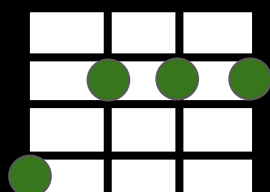

A

A/G#

F#m

Bm

D

E

4th fret