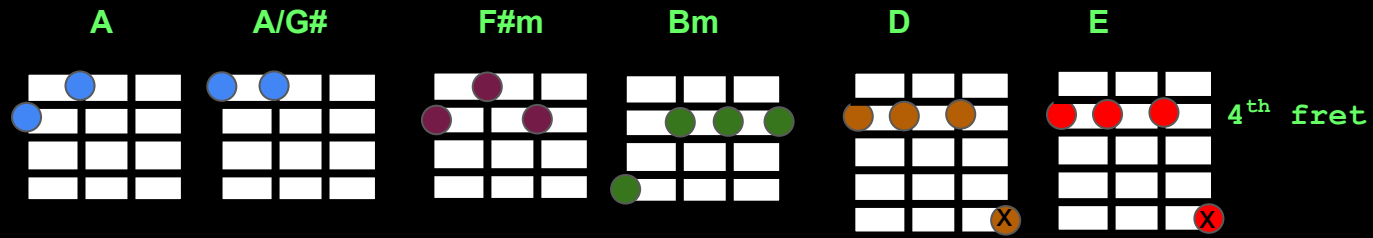

```
|-----|-----|
|-5-----|-----|
|---4-6---4---|---4-6---4---|
|-----6---4-6-|-----6---4-6-|
```

```
|---4---4---|---4---4---|
|-5-----5---|-5-----5---|
|---6---6---|---6---6---|
|-----|-----|
```

A
2100
A/G# 1100
F#min
2120
Bm
4222
D
2225
E
4447