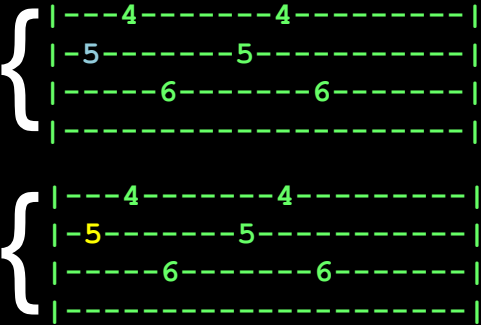

Bm **D**
Don't change for you

Bm **D** **A**
Don't change a thing for me

Bm **D**
Don't change for you

Bm **D** **A**
Don't change a thing for me