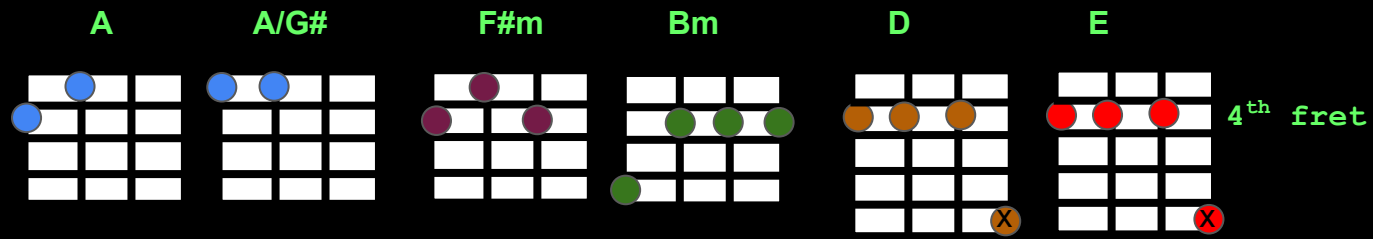

Bm D
Don't change for you

Bm D A
Don't change a thing for me

Bm D
Don't change for you

Bm D A
Don't change a thing for me

- A
2100
- A/G# 1100
- F#min
2120
- Bm
4222
- D
2225
- E
4447

Don't Change - INXS

A		A	A/G#	A
I found a love I had lost				2100
F#m				A/G# 1100
It was gone for too long				F#min
Bm	D	A		2120
Hear no evil in all directions (directions)				Bm
A		A	A/G#	4222
Execution of bitterness				D
F#m				2225
Message received loud and clear				E
				4447