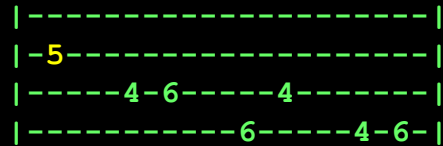

Bm D

Don't change for you

Bm D A

Don't change a thing for me