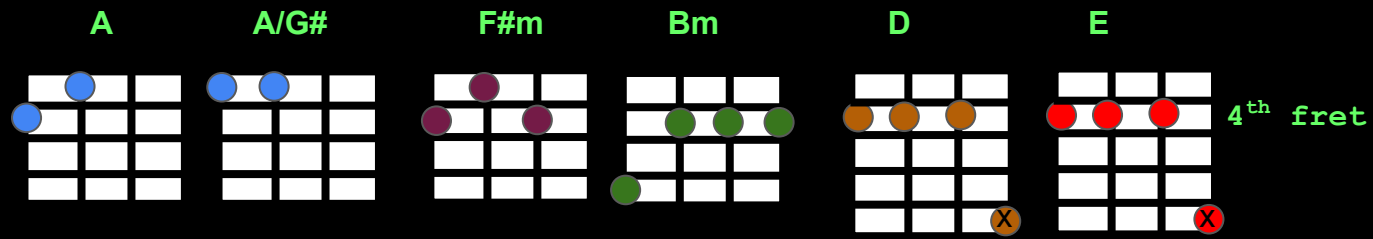

Don't Change - INXS

A		A	A/G#	A	2100
I'm standing here on the ground					A/G# 1100
F#m					F#min
The sky above won't fall down					2120
Bm	D	A			Bm
See no evil in all directions					4222
A		A	A/G#		D
Resolution of happiness					2225
F#m					E
Things have been dark for too long					4447