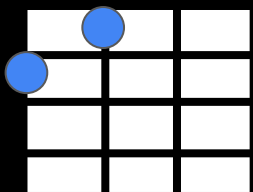

A

A/G#

F#m

Bm

D

E

4th fret