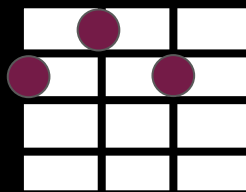

A

A/G#

F#m

Bm

D

E

4th fret