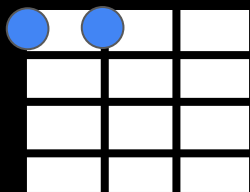

A

A/G#

F#m

Bm

D

E

4th fret