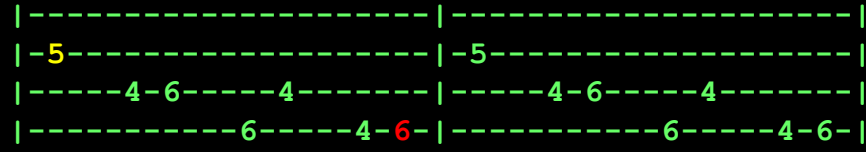

AAAAAAAAAAAAAAAAAAAA