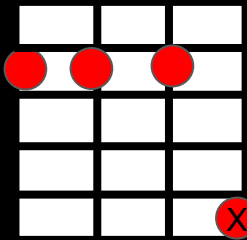

A

A/G#

F#m

Bm

D

E

4th fret