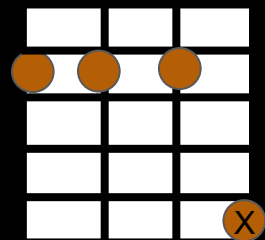

A

A/G#

F#m

Bm

D

E

4th fret