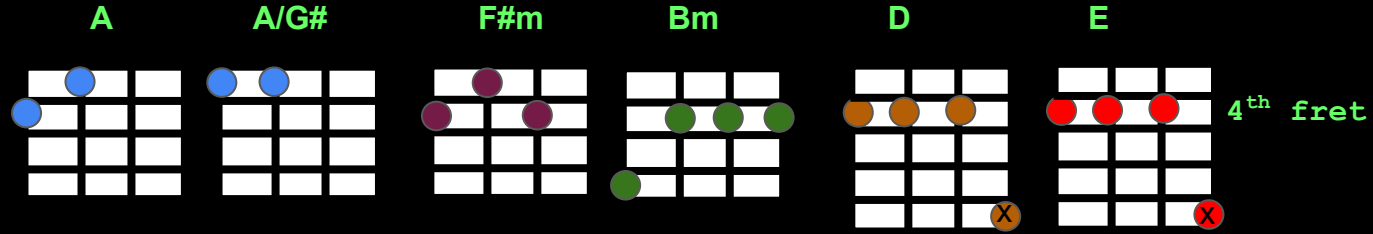

N.C

(a tempo)

Driving A chord - all 16th note downstrokes

- A
- 2100
- A/G# 1100
- F#min
- 2120
- Bm
- 4222
- D
- 2225
- E
- 4447

Don't Change - INXS

Driving A chord - all 16th note downstrokes

- A
2100
- A/G# 1100
- F#min
2120
- Bm
4222
- D
2225
- E
4447