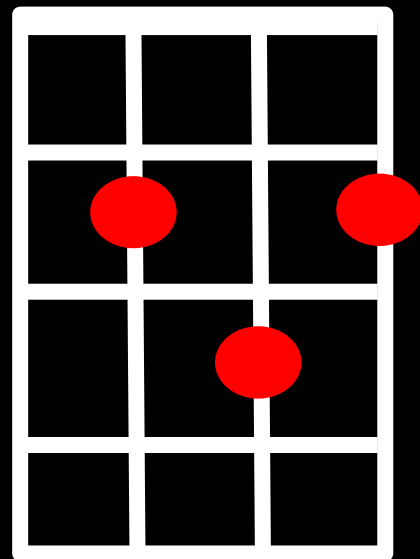

**D**

**A**

**G**

**ONLY THREE CHORDS AND YOU  
ALREADY KNOW THEM!!!!**

# Slowly in 4/4

| G      | D/F#            | Em            | C            |  
| G      | C C D C        | G            | :||

G	0232
D/F#	2220
Em	0432
C	0003
	5433
D	7655

G  
I've been worked by the rain  
D/F#  
Driven by the snow  
Em C  
Drunk and dirty - don't you know?  
G C D C G  
But I'm still

G 0232  
D/F# 2220  
Em 0432  
C 0003  
5433  
D 7655

G  
(And I was) Out on the road  
D/F#  
Late at night,  
Em                                  C  
Seen my pretty Alice, in every headlight  
G      C D C      G  
Alice, Dallas Alice

D  
Driven the back roads so I wouldn't get weighed

D  
And if you give me...

G 0232  
D/F# 2220  
Em 0432  
C 0003  
5433  
D 7655

C D G  
Weed, whites and wine,

D  
And you show me a sign;

G C D C G  
I'll be willin', to be movin'