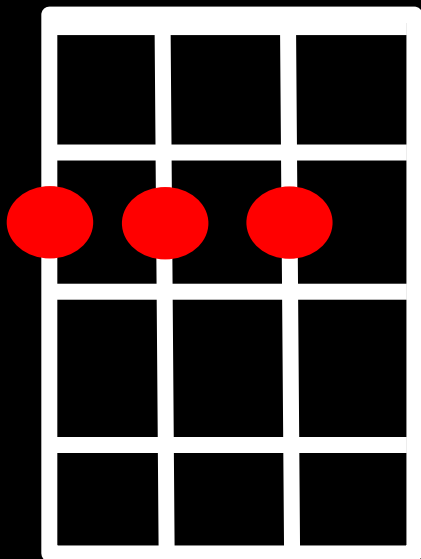

**D**

**A**

**G**

**ONLY THREE CHORDS AND YOU  
ALREADY KNOW THEM!!!!**

# Slowly in 4/4

| G      | D/F#            | Em            | C            |  
| G      | C C D C        | G            | :||

G	0232
D/F#	2220
Em	0432
C	0003
	5433
D	7655

G  
I've been worked by the rain  
D/F#  
Driven by the snow  
Em C  
Drunk and dirty - don't you know?  
G C D C G  
But I'm still

D  
Driven the back roads so I wouldn't get weighed

D  
And if you give me...

G 0232  
D/F# 2220  
Em 0432  
C 0003  
5433  
D 7655

C D G  
Weed, whites and wine,

D  
And you show me a sign;

G C D C G  
I'll be willin', to be movin'

D/F# 2220

Em 0432

C 0003

5433

D 7655

	C	D	G	0232
And I been from Tucson to Tucumcari,			D/F#	2220
	G		Em	0432
Tehachapi to Tonapa			C	0003
				5433
		C	D	7655
Driven every kind of rig that's ever been made;				
		D		
Driven the back roads so I always get laid				
D				
And if you give me...				