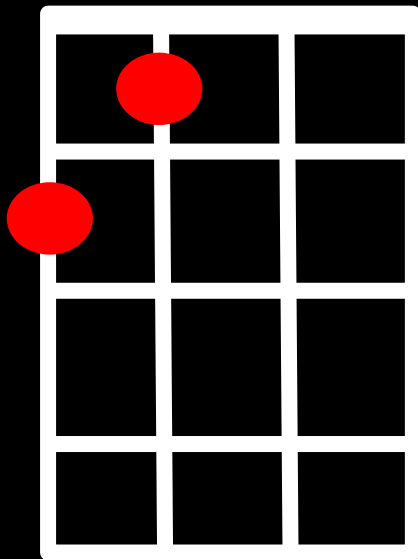

**D**

**A**

**G**

**ONLY THREE CHORDS AND YOU  
ALREADY KNOW THEM!!!!**

# Slowly in 4/4

| G      | D/F#            | Em            | C            |  
| G      | C C D C        | G            | :||

G	0232
D/F#	2220
Em	0432
C	0003
	5433
D	7655

G  
I've been worked by the rain  
D/F#  
Driven by the snow  
Em C  
Drunk and dirty - don't you know?  
G C D C G  
But I'm still

G 0232  
D/F# 2220  
Em 0432  
C 0003  
5433  
D 7655

G  
(And I was) Out on the road  
D/F#  
Late at night,  
Em                                  C  
Seen my pretty Alice, in every headlight  
G      C D C      G  
Alice, Dallas Alice

D  
Driven the back roads so I wouldn't get weighed

D  
And if you give me...

G 0232  
D/F# 2220  
Em 0432  
C 0003  
5433  
D 7655

C D G  
Weed, whites and wine,

D  
And you show me a sign;

G C D C G  
I'll be willin', to be movin'