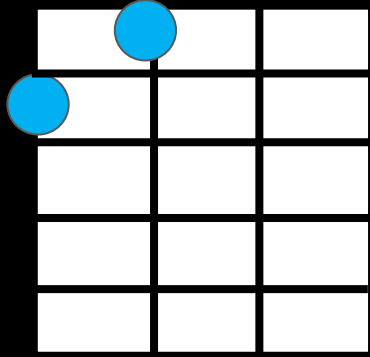

A

Bm

D

E

F#m

136 BPM

INTRO: A | Bm | D | A :||

A Bm D A
Cousin Mary was a lady who could really hold her own

A Bm
She went fighting for her country

D A
She went fighting for her home

E F#m
Then there's the time she lost her husband

D F#m F#m
He was fighting for the right

A Bm
She'll be leaving in the morning

D A
Won't you please say goodnight

A | Bm | D | A

A 2100
Bm 4222
D 2225
E 4447
F#m 2120

Cousin Mary - Fludd

A Bm D A
All the money in the world ouldn't tie old Mary down

A Bm
You can believe her when she tells you

D A
She's had her turn around