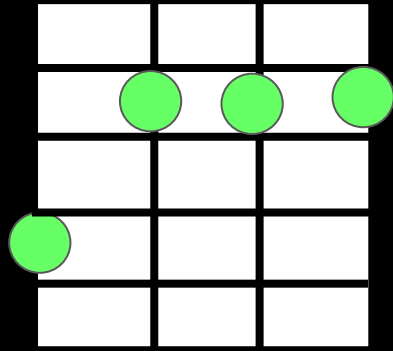

A

Bm

D

E

F#m

136 BPM

INTRO: A | Bm | D | A :||

A Bm D A
Cousin Mary was a lady who could really hold her own

A Bm
She went fighting for her country

D A
She went fighting for her home

E F#m
Then there's the time she lost her husband

D F#m F#m
He was fighting for the right

A Bm
She'll be leaving in the morning

D A
Won't you please say goodnight

A | Bm | D | A

A 2100
Bm 4222
D 2225
E 4447
F#m 2120

Cousin Mary - Fludd

A Bm D A
All the money in the world ouldn't tie old Mary down

A Bm
You can believe her when she tells you

D A
She's had her turn around