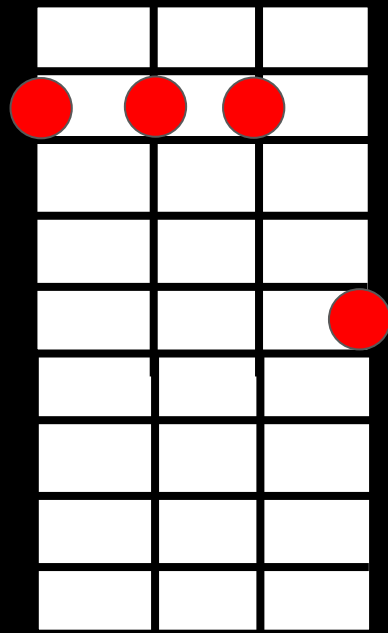

A

Bm

D

E

F#m

136 BPM

INTRO: A | Bm | D | A :||

A Bm D A
Cousin Mary was a lady who could really hold her own

A Bm
She went fighting for her country

D A
She went fighting for her home

E F#m
Then there's the time she lost her husband

D F#m F#m
He was fighting for the right

A Bm
She'll be leaving in the morning

D A
Won't you please say goodnight

A | Bm | D | A

A 2100
Bm 4222
D 2225
E 4447
F#m 2120

Cousin Mary - Fludd

A Bm D A
All the money in the world ouldn't tie old Mary down

A Bm
You can believe her when she tells you

D A
She's had her turn around