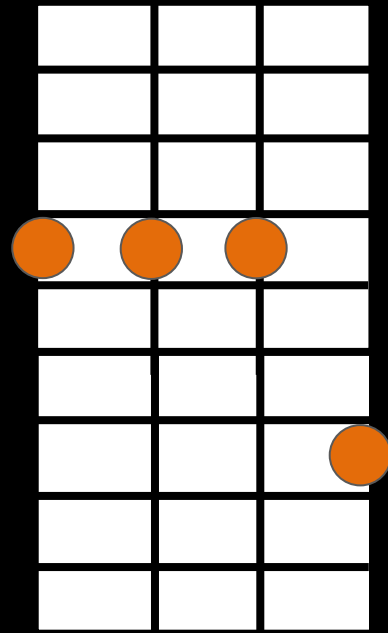

A

Bm

D

E

F#m

136 BPM

INTRO: A | Bm | D | A :||

A Bm D A
Cousin Mary was a lady who could really hold her own

A Bm
She went fighting for her country

D A
She went fighting for her home

E F#m
Then there's the time she lost her husband

D F#m F#m
He was fighting for the right

A Bm
She'll be leaving in the morning

D A
Won't you please say goodnight

A | Bm | D | A

A 2100
Bm 4222
D 2225
E 4447
F#m 2120

Cousin Mary - Fludd

A Bm D A
All the money in the world ouldn't tie old Mary down

A Bm
You can believe her when she tells you

D A
She's had her turn around