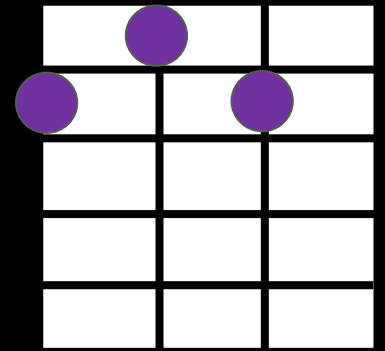

A

Bm

D

E

F#m

136 BPM

INTRO: A | Bm | D | A :||

A Bm D A
Cousin Mary was a lady who could really hold her own

A Bm
She went fighting for her country

D A
She went fighting for her home

E F#m
Then there's the time she lost her husband

D F#m F#m
He was fighting for the right

A Bm
She'll be leaving in the morning

D A
Won't you please say goodnight

A | Bm | D | A

A 2100
Bm 4222
D 2225
E 4447
F#m 2120

Cousin Mary - Fludd

A Bm D A
All the money in the world ouldn't tie old Mary down

A Bm
You can believe her when she tells you

D A
She's had her turn around