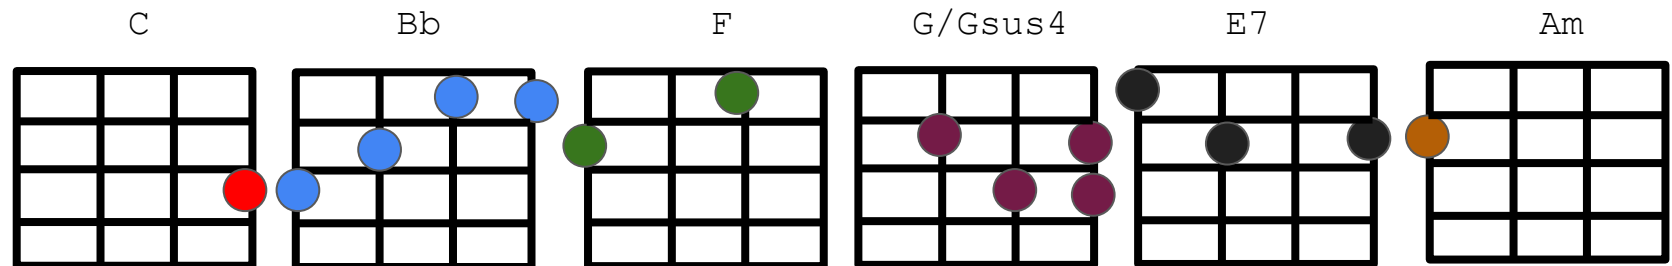

(C)	Bb	F	G	C	C	0003
Carefree highway,			let me slip away on you			Bb 3211
	Bb	F	G			F 2010
Carefree highway,			you've seen better days			Gsus4 0233
						G 0232
	Am	G	F	C	|D | |Am	E7 1202
The morning after blues,			from my head down to my shoes			2000
						D 2220
C	Bb	F	Gsus-G!	C		
Carefree highway,			let me slip away, slip away on you			
(C)	Bb	F	G	C		
			Let me slip away on you			

Carefree Highway - Gordon Lightfoot