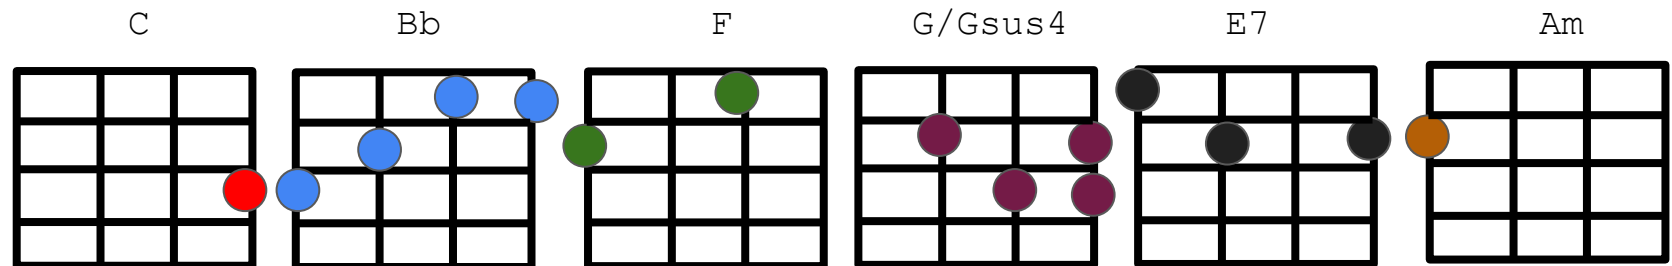

| C Bb | F Gsus4 | G! |

C	0003
Bb	3211
F	2010
Gsus4	0233
G	0232
E7	1202
Am	2000
D	2220

C G E7 Am

Pickin up the pieces of my sweet shattered dream,

F C Gsus4 G

I wonder how the old folks are tonight?

C G E7 Am

Her name was Ann, and I'll be damned if I recall her face;

F G C

She left me not knowing what to do.

First vox: me-so-so-me-la-so

Carefree
Highway -
Gordon
Lightfoot

C	Bb	F	G/Gsus4	E7	Am

(C)	Bb	F	G	C	C	0003
Carefree highway,			let me slip away on you			Bb 3211
	Bb	F	G			F 2010
Carefree highway,			you've seen better days			Gsus4 0233
						G 0232
	Am	G	F	C	D Am	E7 1202
The morning after blues,			from my head down to my shoes			2000
						D 2220
C	Bb	F	Gsus-G!	C		
Carefree highway,			let me slip away, slip away on you			

Carefree Highway - Gordon Lightfoot

| (C) Bb | F G | C Bb | F Gsus4 | G! |

C	0003
Bb	3211
F	2010
Gsus4	0233
G	0232
E7	1202
Am	2000
D	2220

C G E7 Am

Turning back the pages to the times I love best

F C Gsus4 G