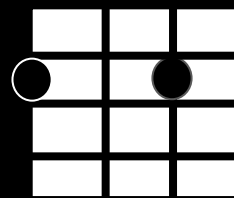

G

C

D

Em7

D7

G C G D
 Hey, where did we go days when the rains came
 G C G D
 Down in the hollow playing a new game
 G C
 Laughing, and a running, hey, hey
 G D
 Skipping and a jumping

Brown Eyed Girl
 Van Morrison

G C
 In the misty morning fog, with
 G D C D G Em7
 Our, our hearts a thumpin' and you, my brown eyed girl
 C D | G | D |
 You, my brown eyed girl

Brown Eyed Girl
 Van Morrison

G C G D
 Whatever happened to Tuesday and so slow
 G C G D
 Going down to the old mine with a transistor radio
 G C
 Standing in the sunlight laughing
 G D
 Hiding behind a rainbow's wall

Brown Eyed Girl
 Van Morrison

G C
 Slipping and a sliding
 G D7
 All along the waterfall
 C D7 G Em7
 With you, my brown eyed girl
 C D G
 You, my brown eyed girl

G

C

D

Em7

D7

Brown Eyed Girl
 Van Morrison