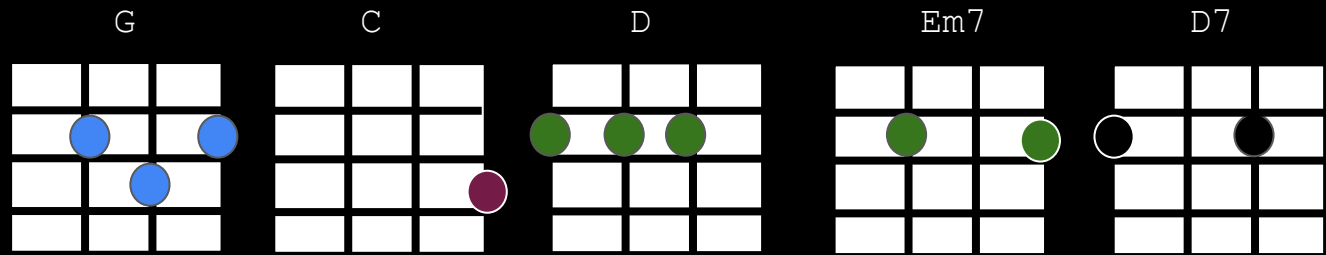

D

Em7

D7

Brown Eyed Girl
Van Morrison

Tutti

G C
 So hard to find my way,
 G D
 Now that I'm all on my own
 G C
 I saw you just the other day,
 G D
 My how you have grown
 G C
 Cast my memory back there, Lord
 G D
 Sometime I'm overcome thinking 'bout it