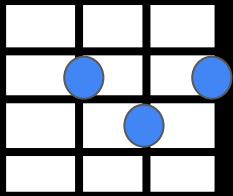

D7

Do you remember when we used to sing

G C G D7
Sha la la la la la la la te da Just like that

G C G D7 G
Sha la la la la la la la te da la te da

G C G D7
Sha la la la la la la la te da Just like that

G C G D7 G
Sha la la la la la la la te da la te da

G

C

D

Em7

D7

Brown Eyed Girl
Van Morrison