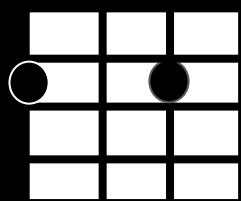

G

C

D

Em7

D7

G C G D
 Hey, where did we go days when the rains came
 G C G D
 Down in the hollow playing a new game
 G C
 Laughing, and a running, hey, hey
 G D
 Skipping and a jumping

Brown Eyed Girl
 Van Morrison

G C
 In the misty morning fog, with
 G D C D G Em7
 Our, our hearts a thumpin' and you, my brown eyed girl
 C D | G | D |
 You, my brown eyed girl

Brown Eyed Girl
 Van Morrison

G C G D
 Whatever happened to Tuesday and so slow
 G C G D
 Going down to the old mine with a transistor radio
 G C
 Standing in the sunlight laughing
 G D
 Hiding behind a rainbow's wall

D

Em7

D7

Brown Eyed Girl
Van Morrison

Tutti

G C
 So hard to find my way,
 G D
 Now that I'm all on my own
 G C
 I saw you just the other day,
 G D
 My how you have grown
 G C
 Cast my memory back there, Lord
 G D
 Sometime I'm overcome thinking 'bout it