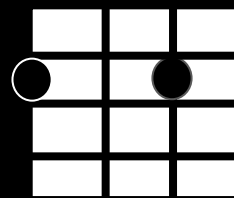

D7

Do you remember when we used to sing

G C G D7
Sha la la la la la la te da Just like that

G C G D7 G
Sha la la la la la la te da la te

Ukes Tacet, Bass solo

| G | | G! | | | | | | |
da

G

C

D

Em7

D7

Brown Eyed Girl
Van Morrison