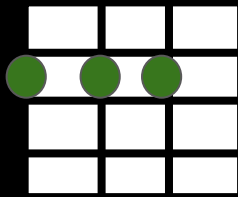

G C
 In the misty morning fog, with
 G D C D G Em7
 Our, our hearts a thumpin' and you, my brown eyed girl
 C D | G | D |
 You, my brown eyed girl

Brown Eyed Girl
 Van Morrison

G C G D
 Whatever happened to Tuesday and so slow
 G C G D
 Going down to the old mine with a transistor radio
 G C
 Standing in the sunlight laughing
 G D
 Hiding behind a rainbow's wall

G!

G

C

D

Em7

D7

Brown Eyed Girl
Van Morrison
LAST