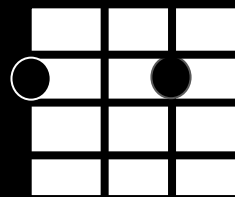

G C
 In the misty morning fog, with
 G D C D G Em7
 Our, our hearts a thumpin' and you, my brown eyed girl
 C D | G | D |
 You, my brown eyed girl

Brown Eyed Girl
 Van Morrison

G C G D
 Whatever happened to Tuesday and so slow
 G C G D
 Going down to the old mine with a transistor radio
 G C
 Standing in the sunlight laughing
 G D
 Hiding behind a rainbow's wall

Brown Eyed Girl
 Van Morrison

G C
 Slipping and a sliding
 G D7
 All along the waterfall
 C D7 G Em7
 With you, my brown eyed girl
 C D G
 You, my brown eyed girl

G

C

D

Em7

D7

Brown Eyed Girl
 Van Morrison

G!

G

C

D

Em7

D7

Brown Eyed Girl
Van Morrison
LAST