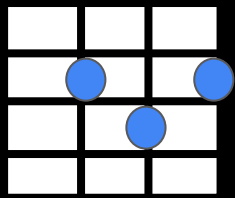

G C
 In the misty morning fog, with
 G D C D G Em7
 Our, our hearts a thumpin' and you, my brown eyed girl
 C D | G | D |
 You, my brown eyed girl

Brown Eyed Girl
 Van Morrison

G C G D
 Whatever happened to Tuesday and so slow
 G C G D
 Going down to the old mine with a transistor radio
 G C
 Standing in the sunlight laughing
 G D
 Hiding behind a rainbow's wall

Brown Eyed Girl
 Van Morrison

G C
 Slipping and a sliding
 G D7
 All along the waterfall
 C D7 G Em7
 With you, my brown eyed girl
 C D G
 You, my brown eyed girl

G

C

D

Em7

D7

Brown Eyed Girl
 Van Morrison

D

Em7

D7

Brown Eyed Girl
Van Morrison

Tutti

G C
 So hard to find my way,
 G D
 Now that I'm all on my own
 G C
 I saw you just the other day,
 G D
 My how you have grown
 G C
 Cast my memory back there, Lord
 G D
 Sometime I'm overcome thinking 'bout it