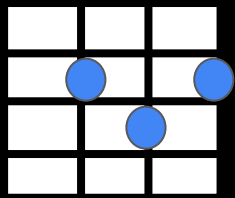

G

C

D

Em7

D7

G C G D
 Hey, where did we go days when the rains came
 G C G D
 Down in the hollow playing a new game
 G C
 Laughing, and a running, hey, hey
 G D
 Skipping and a jumping

Brown Eyed Girl
 Van Morrison

G C
 In the misty morning fog, with
 G D C D G Em7
 Our, our hearts a thumpin' and you, my brown eyed girl
 C D | G | D |
 You, my brown eyed girl

Brown Eyed Girl
 Van Morrison

G C G D
 Whatever happened to Tuesday and so slow
 G C G D
 Going down to the old mine with a transistor radio
 G C
 Standing in the sunlight laughing
 G D
 Hiding behind a rainbow's wall

Brown Eyed Girl
 Van Morrison

G C
 Slipping and a sliding
 G D7
 All along the waterfall
 C D7 G Em7
 With you, my brown eyed girl
 C D G
 You, my brown eyed girl

G

C

D

Em7

D7

Brown Eyed Girl
 Van Morrison