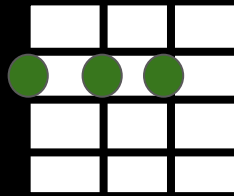

D7

Do you remember when we used to sing

G C G D7
Sha la la la la la la la te da Just like that

G C G D7 G
Sha la la la la la la la te da la te da

G C G D7
Sha la la la la la la la te da Just like that

G C G D7 G
Sha la la la la la la la te da la te da

G

C

D

Em7

D7

Brown Eyed Girl
Van Morrison