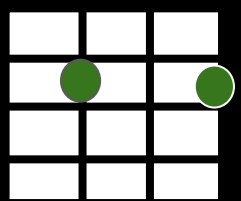

140 BPM

```
||: G           |C           |G           |D7           :||  
||: -2-3-5-3-2--7-8--10--8--7---2-3-5-3-2---0-----0---: ||  
||: -3-5-7-5-3--8-10-12--10-8---3-5-7-5-3--2--2-3-----: ||  
||: -----0-----: ||  
||: -----2-----: ||
```

G

C

D

Em7

D7

G C G D
 Hey, where did we go days when the rains came
 G C G D
 Down in the hollow playing a new game
 G C
 Laughing, and a running, hey, hey
 G D
 Skipping and a jumping

Brown Eyed Girl
 Van Morrison

G C
 In the misty morning fog, with
 G D C D G Em7
 Our, our hearts a thumpin' and you, my brown eyed girl
 C D | G | D |
 You, my brown eyed girl

Brown Eyed Girl
 Van Morrison

G C G D
 Whatever happened to Tuesday and so slow
 G C G D
 Going down to the old mine with a transistor radio
 G C
 Standing in the sunlight laughing
 G D
 Hiding behind a rainbow's wall

D

Em7

D7

Brown Eyed Girl
Van Morrison

Tutti

G C
 So hard to find my way,
 G D
 Now that I'm all on my own
 G C
 I saw you just the other day,
 G D
 My how you have grown
 G C
 Cast my memory back there, Lord
 G D
 Sometime I'm overcome thinking 'bout it