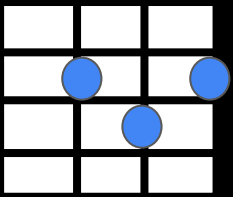

140 BPM

```
||: G           |C           |G           |D7           :||
||: -2-3-5-3-2--7-8--10--8--7---2-3-5-3-2---0-----0---: ||
||: -3-5-7-5-3--8-10-12--10-8---3-5-7-5-3--2--2-3-----: ||
||: -----0-----: ||
||: -----2-----: ||
```

G!

G