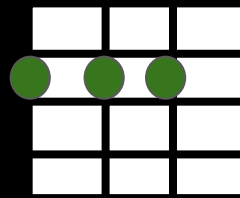

G

C

D

Em7

D7

G C G D
 Hey, where did we go days when the rains came
 G C G D
 Down in the hollow playing a new game
 G C
 Laughing, and a running, hey, hey
 G D
 Skipping and a jumping

Brown Eyed Girl
 Van Morrison

G C
 In the misty morning fog, with
 G D C D G Em7
 Our, our hearts a thumpin' and you, my brown eyed girl
 C D | G | D |
 You, my brown eyed girl

Brown Eyed Girl
 Van Morrison

G C G D
 Whatever happened to Tuesday and so slow
 G C G D
 Going down to the old mine with a transistor radio
 G C
 Standing in the sunlight laughing
 G D
 Hiding behind a rainbow's wall

Brown Eyed Girl
 Van Morrison

G C
 Slipping and a sliding
 G D7
 All along the waterfall
 C D7 G Em7
 With you, my brown eyed girl
 C D G
 You, my brown eyed girl

G

C

D

Em7

D7

Brown Eyed Girl
 Van Morrison