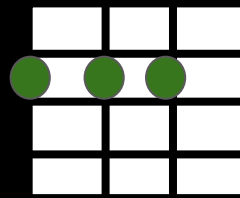

G C
 In the misty morning fog, with
 G D C D G Em7
 Our, our hearts a thumpin' and you, my brown eyed girl
 C D | G | D |
 You, my brown eyed girl

Brown Eyed Girl
 Van Morrison

G C G D
 Whatever happened to Tuesday and so slow
 G C G D
 Going down to the old mine with a transistor radio
 G C
 Standing in the sunlight laughing
 G D
 Hiding behind a rainbow's wall

Brown Eyed Girl
 Van Morrison

G C
 Slipping and a sliding
 G D7
 All along the waterfall
 C D7 G Em7
 With you, my brown eyed girl
 C D G
 You, my brown eyed girl

G

C

D

Em7

D7

Brown Eyed Girl
 Van Morrison

D

Em7

D7

Brown Eyed Girl
Van Morrison

Tutti

G C
 So hard to find my way,
 G D
 Now that I'm all on my own
 G C
 I saw you just the other day,
 G D
 My how you have grown
 G C
 Cast my memory back there, Lord
 G D
 Sometime I'm overcome thinking 'bout it