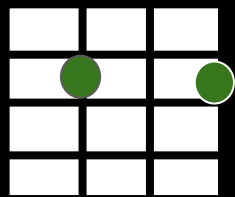

G C
 In the misty morning fog, with
 G D C D G Em7
 Our, our hearts a thumpin' and you, my brown eyed girl
 C D | G | D |
 You, my brown eyed girl

Brown Eyed Girl
 Van Morrison

G C G D
 Whatever happened to Tuesday and so slow
 G C G D
 Going down to the old mine with a transistor radio
 G C
 Standing in the sunlight laughing
 G D
 Hiding behind a rainbow's wall

G!

G

C

D

Em7

D7

Brown Eyed Girl
Van Morrison
LAST