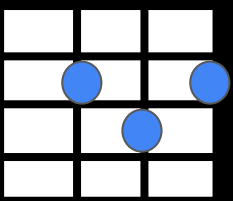

140 BPM

```
||: G           |C           |G           |D7           :||  
||: -2-3-5-3-2--7-8--10--8--7---2-3-5-3-2---0-----0---: ||  
||: -3-5-7-5-3--8-10-12--10-8---3-5-7-5-3--2--2-3-----: ||  
||: -----0-----: ||  
||: -----2-----: ||
```

G

C

D

Em7

D7

G C G D
 Hey, where did we go days when the rains came
 G C G D
 Down in the hollow playing a new game
 G C
 Laughing, and a running, hey, hey
 G D
 Skipping and a jumping

Brown Eyed Girl
 Van Morrison

G C
 In the misty morning fog, with
 G D C D G Em7
 Our, our hearts a thumpin' and you, my brown eyed girl
 C D | G | D |
 You, my brown eyed girl

Brown Eyed Girl
 Van Morrison

G C G D
 Whatever happened to Tuesday and so slow
 G C G D
 Going down to the old mine with a transistor radio
 G C
 Standing in the sunlight laughing
 G D
 Hiding behind a rainbow's wall

D

Em7

D7

Brown Eyed Girl
Van Morrison

Tutti

G C
 So hard to find my way,
 G D
 Now that I'm all on my own
 G C
 I saw you just the other day,
 G D
 My how you have grown
 G C
 Cast my memory back there, Lord
 G D
 Sometime I'm overcome thinking 'bout it