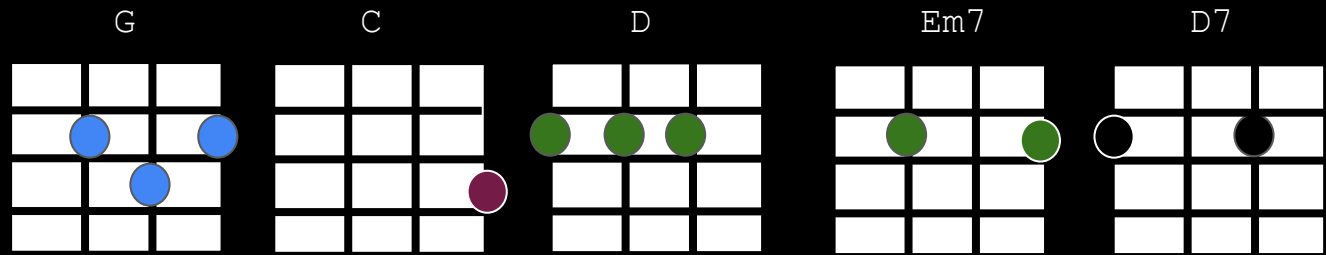

G

C

D

Em7

D7

G C G D
 Hey, where did we go days when the rains came
 G C G D
 Down in the hollow playing a new game
 G C
 Laughing, and a running, hey, hey
 G D
 Skipping and a jumping

Brown Eyed Girl
 Van Morrison

G C
 In the misty morning fog, with
 G D C D G Em7
 Our, our hearts a thumpin' and you, my brown eyed girl
 C D | G | D |
 You, my brown eyed girl

Brown Eyed Girl
 Van Morrison

G C G D
 Whatever happened to Tuesday and so slow
 G C G D
 Going down to the old mine with a transistor radio
 G C
 Standing in the sunlight laughing
 G D
 Hiding behind a rainbow's wall