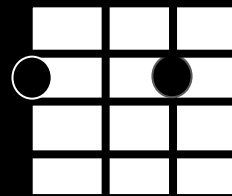

D7

Do you remember when we used to sing

G C G D7
Sha la la la la la la la te da Just like that

G C G D7 G
Sha la la la la la la la te da la te da

G C G D7
Sha la la la la la la la te da Just like that

G C G D7 G
Sha la la la la la la la te da la te da

G

C

D

Em7

D7

Brown Eyed Girl
Van Morrison