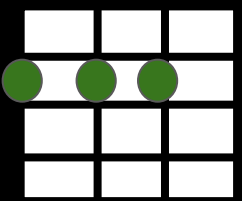

140 BPM

```
||: G           |C           |G           |D7           :||  
||: -2-3-5-3-2--7-8--10--8--7---2-3-5-3-2---0-----0---: ||  
||: -3-5-7-5-3--8-10-12--10-8---3-5-7-5-3--2--2-3-----: ||  
||: -----0-----: ||  
||: -----2-----: ||
```

G

C

D

Em7

D7

G C G D
 Hey, where did we go days when the rains came
 G C G D
 Down in the hollow playing a new game
 G C
 Laughing, and a running, hey, hey
 G D
 Skipping and a jumping

Brown Eyed Girl
 Van Morrison

G C
 In the misty morning fog, with
 G D C D G Em7
 Our, our hearts a thumpin' and you, my brown eyed girl
 C D | G | D |
 You, my brown eyed girl

Brown Eyed Girl
 Van Morrison

G C G D
 Whatever happened to Tuesday and so slow
 G C G D
 Going down to the old mine with a transistor radio
 G C
 Standing in the sunlight laughing
 G D
 Hiding behind a rainbow's wall