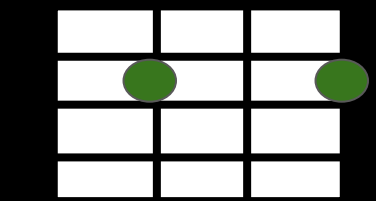

G	0232
D	0222
Em7	0202
C	0003
F	2010

G

I want to come when you call,

D C G

I'll get to you if I, have to crawl.

C D G D/F# Em7

They can't hold me with these, iron walls,

C | D | |

We've got mountains to climb, this time.

Broken Arrow
Robbie Robertson

G

D

Em7

C

F