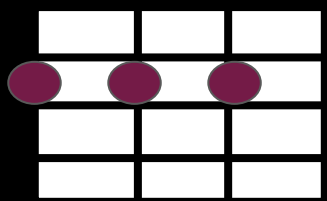

G	0232
D	0222
Em7	0202
C	0003
F	2010

G

I want to come when you call,

D C G

I'll get to you if I, have to crawl.

C D G D/F# Em7

They can't hold me with these, iron walls,

C | D | |

We've got mountains to climb, this time.

Broken Arrow
Robbie Robertson

G

D

Em7

C

F