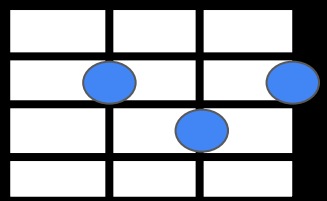

G	0232
D	0222
Em7	0202
C	0003
F	2010

G

Do you feel what I feel?

D

C

G

Em7

Can we make it so it's, part of the deal?

C

D

G

D/F#

Em7

I gotta hold you in these, arms of steel.

C

|D

|

|

Lay your heart on the line..this time.

Broken Arrow
Robbie Robertson

G

D

Em7

C

F