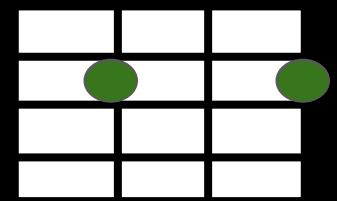

G	0232
D	0222
Em7	0202
C	0003
F	2010

G

Do you feel what I feel?

D

C

G

Em7

Can we make it so it's, part of the deal?

C

D

G

D/F#

Em7

I gotta hold you in these, arms of steel.

C

|D

|

|

Lay your heart on the line..this time.

Broken Arrow
Robbie Robertson

G

D

Em7

C

F