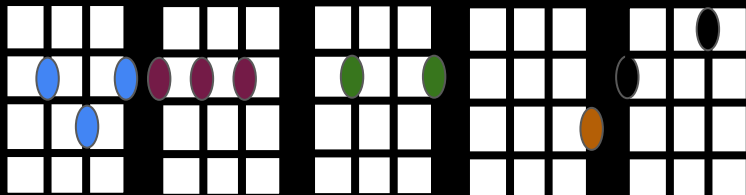

Broken Arrow
Robbie Robertson
Last

G	0232
D	0222
Em7	0202
C	0003
F	2010

```
| G      D      | Em7    C      |  
around.  
| G      D      | Em7    C      |  
| G      D      | Em7    C      |  
| G      | G      |  
| G      | G      |  
| G      | G      |  
| G      | G..... |
```

(Fade out)

G D Em7 C F

Robbie Robertson

(1943 - 2023)