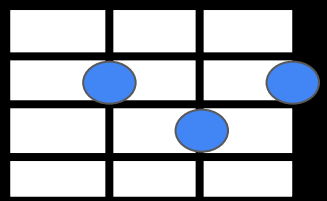

G	0232
D	0222
Em7	0202
C	0003
F	2010

G

I want to come when you call,

D C G

I'll get to you if I, have to crawl.

C D G D/F# Em7

They can't hold me with these, iron walls,

C | D | |

We've got mountains to climb, this time.

Broken Arrow
Robbie Robertson

G

D

Em7

C

F