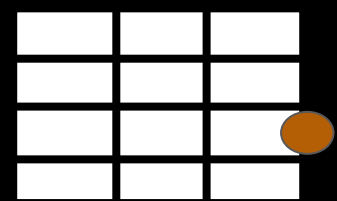

G	0232
D	0222
Em7	0202
C	0003
F	2010

G

Do you feel what I feel?

D

C

G

Em7

Can we make it so it's, part of the deal?

C

D

G

D/F#

Em7

I gotta hold you in these, arms of steel.

C

|D

|

|

Lay your heart on the line..this time.

Broken Arrow
Robbie Robertson

G

D

Em7

C

F