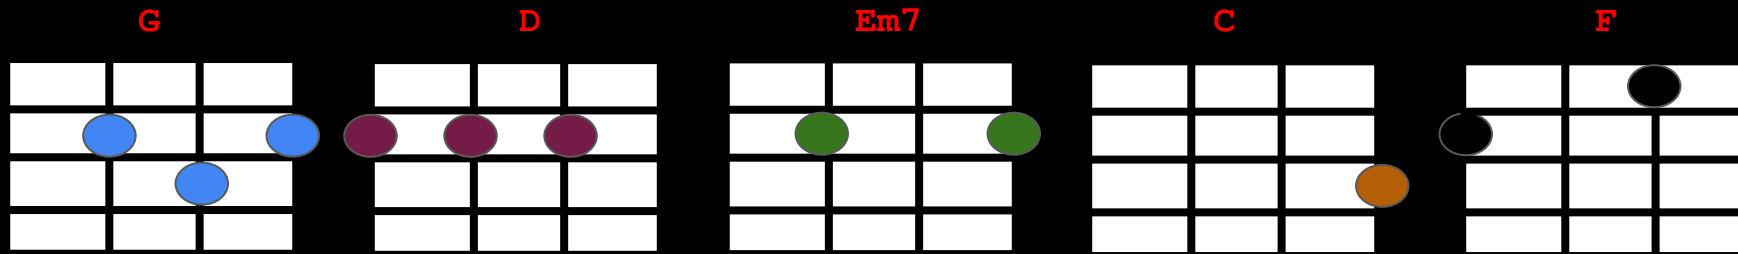

Broken Arrow
Robbie Robertson

G D Em7 C F

The image shows five guitar fretboard diagrams, each representing a different chord. Each diagram is a 4x3 grid of frets and strings. Above each diagram is a red label: G, D, Em7, C, and F. The G chord diagram shows blue circles on the 2nd fret of the 2nd and 4th strings, and the 3rd fret of the 3rd string. The D chord diagram shows purple circles on the 2nd fret of the 2nd, 3rd, and 4th strings. The Em7 chord diagram shows green circles on the 2nd fret of the 2nd and 4th strings. The C chord diagram shows an orange circle on the 3rd fret of the 5th string. The F chord diagram shows black circles on the 1st fret of the 1st string and the 2nd fret of the 4th string.

Broken Arrow
 Robbie Robertson

Vox: D

G	D	Em7	C
Around		turning my	whole world
G	D	Em7	C
Around		turning my	whole world
G	D	Em7	C
Around		turning my	whole world

G	0232
D	0222
Em7	0202
C	0003
F	2010

Broken Arrow
Robbie Robertson