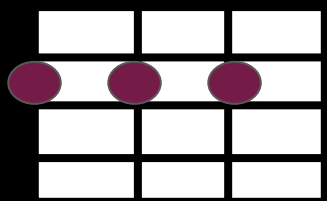

G	0232
D	0222
Em7	0202
C	0003
F	2010

G

Do you feel what I feel?

D

C

G

Em7

Can we make it so it's, part of the deal?

C

D

G

D/F#

Em7

I gotta hold you in these, arms of steel.

C

|D

|

|

Lay your heart on the line..this time.

Broken Arrow
Robbie Robertson

G

D

Em7

C

F