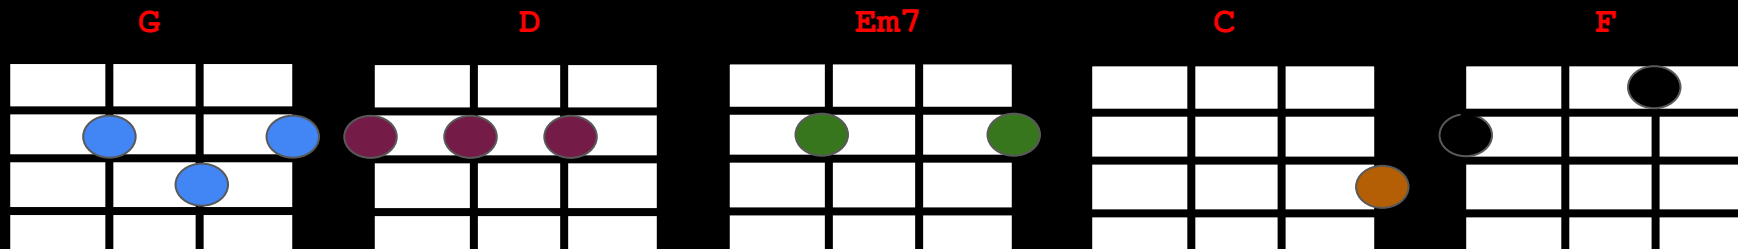

79 bmp (slow)

G	0232
D	0222
Em7	0202
C	0003
F	2010

```
| G      D      | Em7    C      | |
| G      D      | Em7    C      |  
| G--Em7      | F--C        |  
| G--Em7      | F \    C \  |  
| G--Em7      | F \    C \  |  
| G            |             ||
```

Broken Arrow
 Robbie Robertson

Vox: D

G	0232
D	0222
Em7	0202
C	0003
F	2010

G
Can you see what I see?

D C G Em7
Can you cut behind the, mystery?

C D G D/F# Em7
I will meet you by the, witness tree.

C | D | | |
Leave the whole world behind.

Broken Arrow
Robbie Robertson

G D Em7 C F

The image shows five guitar fretboard diagrams, each representing a different chord. Each diagram is a 4x3 grid of frets and strings. Above each diagram is a red label: G, D, Em7, C, and F. The G chord diagram shows blue circles on the 2nd fret of the 2nd and 4th strings, and the 3rd fret of the 3rd string. The D chord diagram shows purple circles on the 2nd fret of the 2nd, 3rd, and 4th strings. The Em7 chord diagram shows green circles on the 2nd fret of the 2nd and 4th strings. The C chord diagram shows an orange circle on the 3rd fret of the 5th string. The F chord diagram shows black circles on the 1st fret of the 1st string and the 2nd fret of the 4th string.