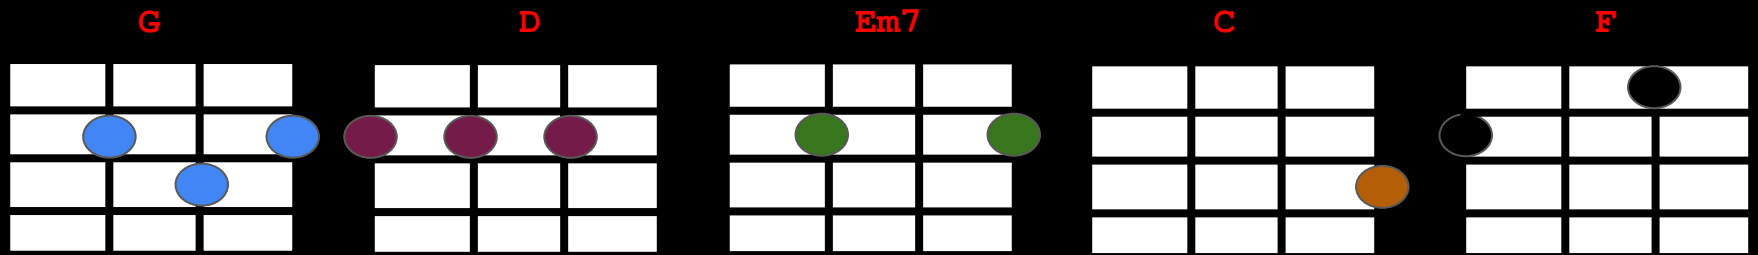

Broken Arrow
Robbie Robertson

G	0232
D	0222
Em7	0202
C	0003
F	2010

G D Em7 C
 Who else is gonna bring you, a broken arrow?
 G D Em7 C
 Who else is gonna bring you, a bottle of rain?
 ||G--Em7 |F--C

There he goes, moving across the
 |G--Em7 |F C |G--Em7 |F C
 Water There he goes, turning my whole world
 |G | | | ||
 around.

Broken Arrow
 Robbie Robertson

Vox: D

G	0232
D	0222
Em7	0202
C	0003
F	2010

G
Can you see what I see?

D C G Em7
Can you cut behind the, mystery?

C D G D/F# Em7
I will meet you by the, witness tree.

C | D | | |
Leave the whole world behind.

Broken Arrow
Robbie Robertson

G D Em7 C F

The image shows five guitar fretboard diagrams, each representing a different chord. Each diagram is a 4x3 grid of frets and strings. Above each diagram is a red label: G, D, Em7, C, and F. The G chord diagram shows blue circles on the 2nd fret of the 2nd and 4th strings, and the 3rd fret of the 3rd string. The D chord diagram shows purple circles on the 2nd fret of the 2nd, 3rd, and 4th strings. The Em7 chord diagram shows green circles on the 2nd fret of the 2nd and 4th strings. The C chord diagram shows an orange circle on the 3rd fret of the 5th string. The F chord diagram shows black circles on the 1st fret of the 1st string and the 2nd fret of the 4th string.