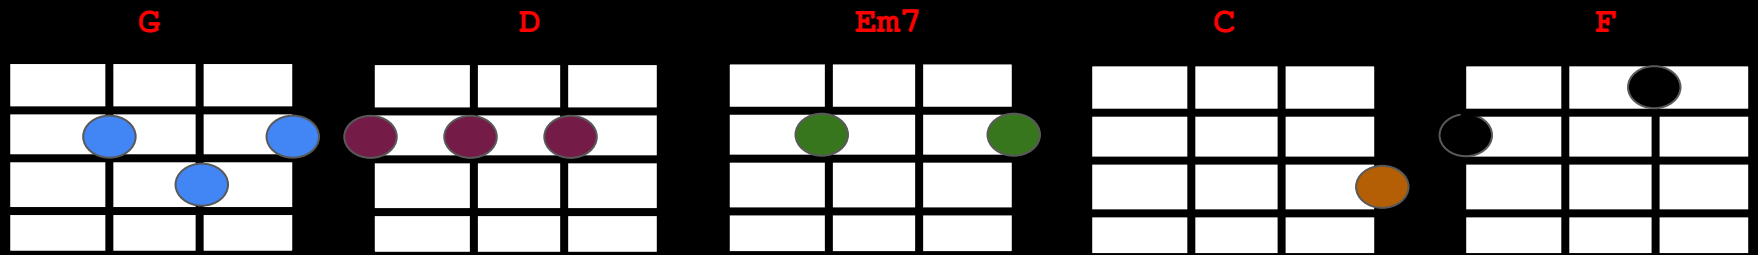

G	0232
D	0222
Em7	0202
C	0003
F	2010

G D Em7 C
Who else is gonna bring you, a broken arrow?

G D Em7 C
Who else is gonna bring you, a bottle of rain?

||G--Em7 |F--C

There he goes, moving across the

|G--Em7 |F C |G--Em7 |F C
Water There he goes, turning my whole world

Broken Arrow
Robbie Robertson

Vox: D