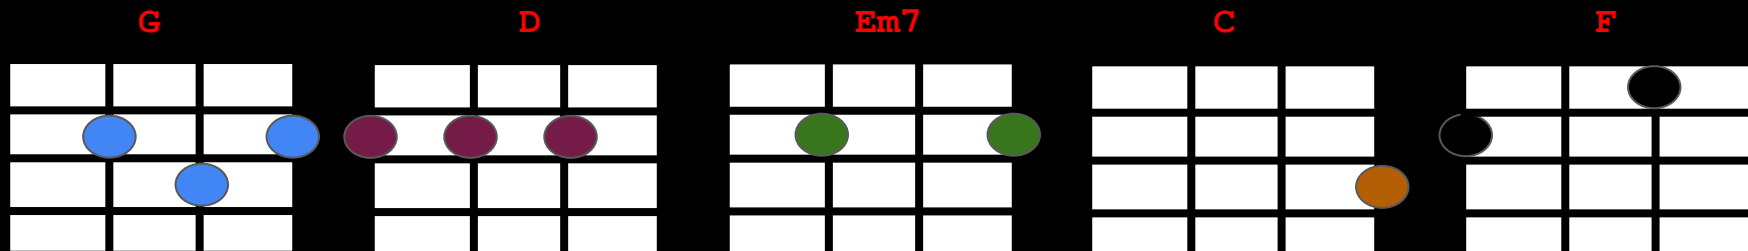

G	0232
D	0222
Em7	0202
C	0003
F	2010

G
I wanna breathe when you breathe,
D C G Em7
When you whisper like that, hot summer breeze.
C D G D/F# Em7
Count the beads of sweat that, cover me.
C | D | | ||
Didn't you show me a sign, this time?

Broken Arrow
Robbie Robertson