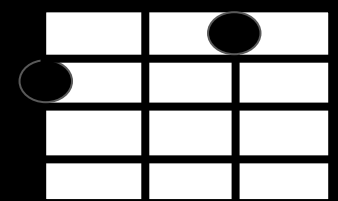

G	0232
D	0222
Em7	0202
C	0003
F	2010

G

Do you feel what I feel?

D

C

G

Em7

Can we make it so it's, part of the deal?

C

D

G

D/F#

Em7

I gotta hold you in these, arms of steel.

C

|D

|

|

Lay your heart on the line..this time.

Broken Arrow
Robbie Robertson

G

D

Em7

C

F