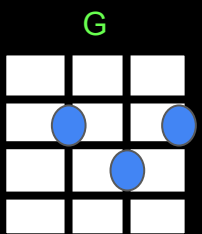

160 BPM (3/4 time)

Am	G	C	F	
Am	G	F	F	

160 BPM (3/4 time)

Am G C F
Da da da n da da, Da da da n da da

Am G F
Da da da n da da da da

Am G
 Grew up in a small town

C F
 And when the rain would fall down

Am G | F | |
 I'd just stare out my window

Am G
 Dreaming of what could be

C F
 And if I'd end up happy

Am | G | F | |
 I would pray

Breakaway
 Ala Kelly Clarkson
 (Matthew Gerrard, Bridget Benenate, Avril Lavigne)

Am G
Trying hard to reach out

C F
But when I tried to speak out

Am G | F | |
Felt like no one could hear me

Am G
Wanted to belong here

C F
But something felt so wrong here

Am | G | F | | Am G | D | | F | G |
So I'd pray I could break a- way

Breakaway
Ala Kelly Clarkson
(Matthew Gerrard, Bridget Benenate, Avril Lavigne)