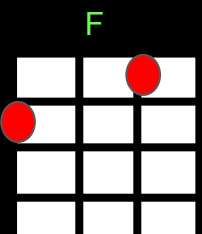

160 BPM (3/4 time)

Am	G	C	F	
Am	G	F	F	

160 BPM (3/4 time)

Am G C F
Da da da n da da, Da da da n da da

Am G F
Da da da n da da da da

Am G
 Grew up in a small town

C F
 And when the rain would fall down

Am G | F | |
 I'd just stare out my window

Am G
 Dreaming of what could be

C F
 And if I'd end up happy

Am | G | F | |
 I would pray

Breakaway
 Ala Kelly Clarkson
 (Matthew Gerrard, Bridget Benenate, Avril Lavigne)

Am G
Trying hard to reach out

C F
But when I tried to speak out

Am G | F | |
Felt like no one could hear me

Am G
Wanted to belong here

C F
But something felt so wrong here

Am | G | F | | Am G | D | | F | G |
So I'd pray I could break a- way

Breakaway
Ala Kelly Clarkson
(Matthew Gerrard, Bridget Benenate, Avril Lavigne)