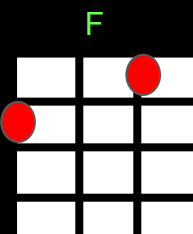

C G
Out of the darkness and into the sun.

Am F
But I won't forget the place I come from, I gotta

C
Make a wish, take a chance,

G Am G | F | |
Make a change, and break a- way.

Am G | F | |
Break a- way.

Am G | F!
Break a- way.

Breakaway
Ala Kelly Clarkson
(Matthew Gerrard, Bridget Benenate, Avril Lavigne)
LAST