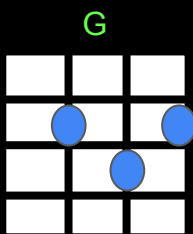

C G
Out of the darkness and into the sun.

Am F
But I won't forget the place I come from, I gotta

C
Make a wish, take a chance,

G Am G | F | |
Make a change, and break a- way.

Am G | F | |
Break a- way.

Am G | F!
Break a- way.

Breakaway
Ala Kelly Clarkson
(Matthew Gerrard, Bridget Benenate, Avril Lavigne)
LAST