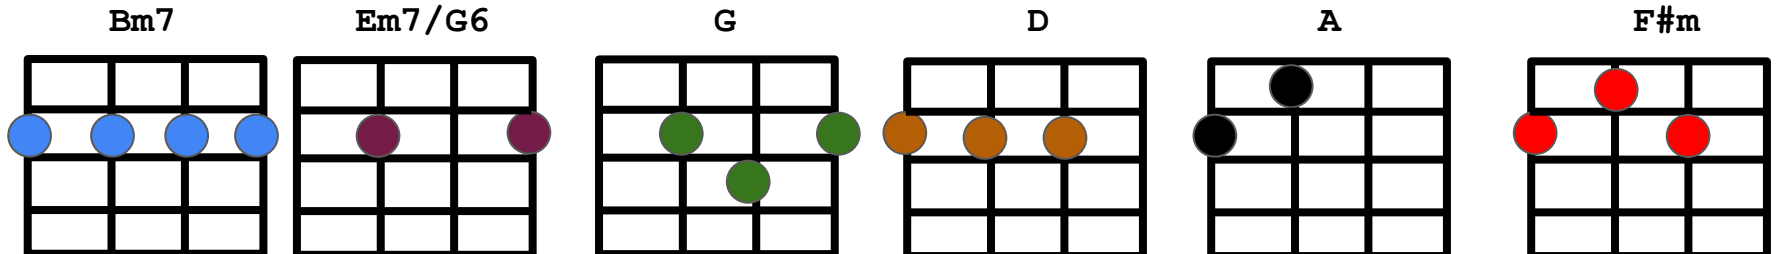

Bm7 **G**
Brandy you're a fine girl (you're a fine girl)
Bm7 **G**
What a good wife you would be (such a fine girl)
D/A **A**
But my life, my love my lady, is the
| G D/F# | Em7 A ||
Sea
Doo do do do do, Doo do do do
They say...

Brandy
(You're a fine girl)
Looking Glass
Original Capo II