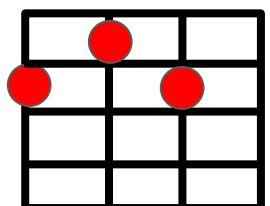

126 BPM

| Bm7 | G | Bm7 | G |
| D/A | A | G   D/F# | Em7   A |
Doo do do do do , Doo do do do do

F#m