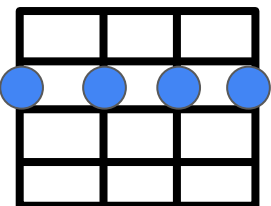

D F#m Em7 Bm7

He came on a summer's day

Em7 G6 C G

Bringing gifts from far away

D F#m Em7 Bm7

But he made it clear, he couldn't stay

Em7 G D

No harbor was his home

Brandy
(You're a fine girl)
Looking Glass
Original Capo II

Bm7