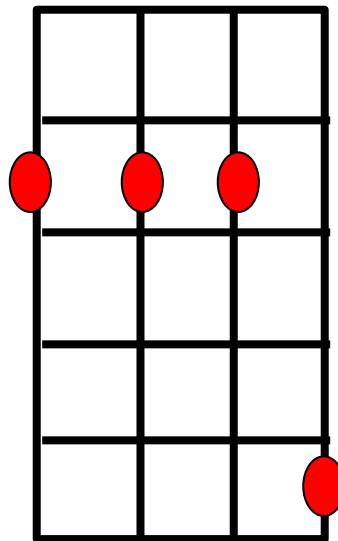

He wakes up in the morning

Does his teeth, bite to eat and he's rolling.

He never changes a thing

The week ends, the week begins.

D	2225
	2220
G	4235
	0232
Bm7	2222
A	2100
Em7	0202

Main riff

||:D!

D!D! G!

G!G! :||D!

Ants Marching Dave Matthews Band

Solo with Main riff

||:D!

D!D! G!

G!G! :||D!

D	2225
G	4235
Bm7	2222
A	2100
Em7	0202

Ants Marching Dave Matthews Band