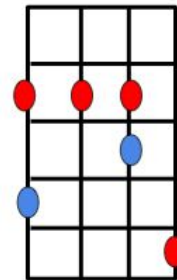

He wakes up in the morning

Does his teeth, bite to eat and he's rolling.

He never changes a thing

The week ends, the week begins.

D	2225
	2220
G	4235
	0232
Bm7	2222
A	2100
Em7	0202

Main riff

||:D!

D!D! G!

quieter time

G **Bm7** **A**

Lights down you up and die

Main riff

D	2225
	2220
G	4235
	0232
Bm7	2222
A	2100
Em7	0202

Main riff

||:D!

D!D! G!

G!G! :||D!

(Main riff)

Goes to visit his mommy
She feeds him well, has concerns he forgets them
And remembers being small
Playing under the table and dreaming

D 2225
2220
G 4235
0232
Bm7 2222
A 2100
Em7 0202

Main riff

||:D!

D!D! G!

G!G! :||D!

Ants Marching Dave Matthews Band

Bm7 D G Bm7-A

Take these chances

Bm7 D G Bm7 - A