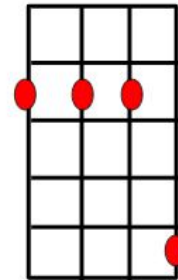

Bm7 D G Bm7-A

Take these chances

Bm7 D G Bm7 - A

Place them in a box until a

Bm7 D
quieter time

G Bm7 A
Lights down you up and die

Main riff

D	2225
	2220
G	4235
	0232
Bm7	2222
A	2100
Em7	0202

Main riff

||:D!

D!D! G!

G!G! :||D!

Ants Marching Dave Matthews Band