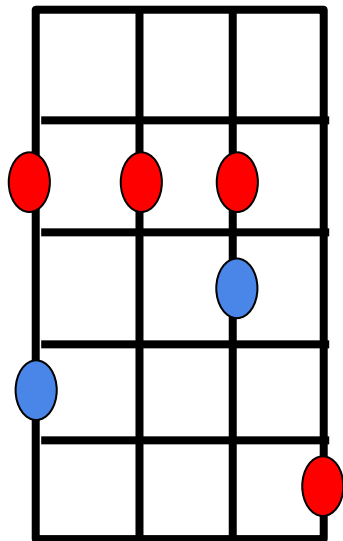

Main riff

||:D!

D!D! G!

G!G! :||D!

D	2225
G	4235
Bm7	2222
A	2100
Em7	0202

Back beat pls Paul...

Main riff 4x no bass then add da ` bass

D! D!D! G! G!G! D!

He wakes up in the morning

Does his teeth, bite to eat and he's rolling.

He never changes a thing

The week ends, the week begins.

D	2225
	2220
G	4235
	0232
Bm7	2222
A	2100
Em7	0202

Main riff

||:D!

D!D! G!

G!G! :||D!

Main riff

D! D!D! G! G!G! D!

She thinks,

We look at each other

Wondering what the other is thinking

But we never say a thing

And these crimes between us grow deeper.