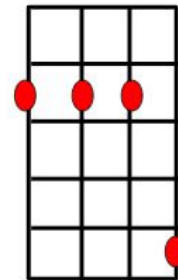

He wakes up in the morning

Does his teeth, bite to eat and he's rolling.

He never changes a thing

The week ends, the week begins.

D	2225
	2220
G	4235
	0232
Bm7	2222
A	2100
Em7	0202

Main riff

||:D!

D!D! G!

G!G! :||D!

(Main riff)

Goes to visit his mommy
She feeds him well, has concerns he forgets them
And remembers being small
Playing under the table and dreaming

D 2225
2220
G 4235
0232
Bm7 2222
A 2100
Em7 0202

Main riff

||:D!

D!D! G!

G!G! :||D!

Ants Marching Dave Matthews Band

Bm7 D G Bm7-A

Take these chances

Bm7 D G Bm7 - A

Place them in a box until a

Bm7 D
quieter time

G Bm7 A
Lights down you up and die

Main riff

D	2225
	2220
G	4235
	0232
Bm7	2222
A	2100
Em7	0202

Main riff

||:D!

D!D! G!