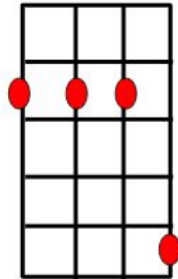

G D/F# Em7

When all the little ants are marching

G D/F# Em7

Red and black antennas waving

G D/F# Em7

They all do it the same

G D/F# Em7 w/main riff

They all do it the same...way...

D	2225
	2220
G	4235
	0232
Bm7	2222
A	2100
Em7	0202

Main riff

||:D!

D!D! G!

G!G! :||D!