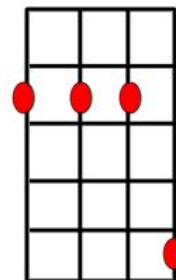

He wakes up in the morning

Does his teeth, bite to eat and he's rolling.

He never changes a thing

The week ends, the week begins.

D	2225
	2220
G	4235
	0232
Bm7	2222
A	2100
Em7	0202

Main riff

||:D!

D!D! G!

G!G! :||D!

Main riff

D! D!D! G! G!G! D!

She thinks,

We look at each other

Wondering what the other is thinking

But we never say a thing

And these crimes between us grow deeper.

D	2225
	2220
G	4235
	0232
Bm7	2222
A	2100
Em7	0202

Main riff

||:D!

D!D! G!

G!G! :||D!

Ants Marching Dave Matthews Band

Solo with Main riff

||:D!

Main riff

||:D!

D!D! G!

G!G! :||D!

G D/F# Em7

When all the little ants are marching

G D/F# Em7

Red and black antennas waving