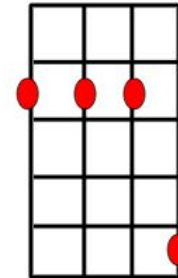

He wakes up in the morning

Does his teeth, bite to eat and he's rolling.

He never changes a thing

The week ends, the week begins.

D	2225
	2220
G	4235
	0232
Bm7	2222
A	2100
Em7	0202

Main riff

||:D!

D!D! G!

Main riff

||:D!

D!D! G!

G!G! :||D!

G D/F# Em7

When all the little ants are marching

G D/F# Em7

Red and black antennas waving

G!G! :||D!

w/Main Riff

Candyman tempting the thoughts of a

Sweet tooth, torturing the weight loss

Program cutting the corners of a loose end, loose end, cut
cut

On the fence, not to offend cut cut, cut cut

D 2225
2220
G 4235
0232
Bm7 2222
A 2100
Em7 0202

Main riff

||:D!

D!D! G!

G!G! :||D!

Ants Marching Dave Matthews Band

Main riff 4x then:

Break it down hammer!