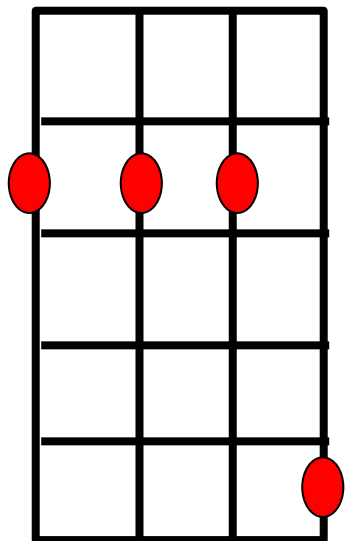

He wakes up in the morning

Does his teeth, bite to eat and he's rolling.

He never changes a thing

The week ends, the week begins.

D	2225
	2220
G	4235
	0232
Bm7	2222
A	2100
Em7	0202

Main riff

||:D!

D!D! G!

G!G! :||D!

Main riff

D! D!D! G! G!G! D!

She thinks,

We look at each other

Wondering what the other is thinking

But we never say a thing

And these crimes between us grow deeper.

D	2225
	2220
G	4235
	0232
Bm7	2222
A	2100
Em7	0202

Main riff

||:D!

D!D! G!

G!G! :||D!

Ants Marching Dave Matthews Band

Solo with Main riff

||:D!

D!D! G!

G!G! :||D!

D	2225
G	4235
Bm7	2222
A	2100
Em7	0202

Ants Marching Dave Matthews Band

w/Main Riff

Take these chances

Place them in a box until a

Bm7 **D**