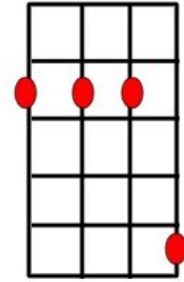

He wakes up in the morning

Does his teeth, bite to eat and he's rolling.

He never changes a thing

The week ends, the week begins.

D	2225
	2220
G	4235
	0232
Bm7	2222
A	2100
Em7	0202

Main riff

||:D!

D!D! G!

D!D! G!

G!G! :||D!

D	2225
G	4235
Bm7	2222
A	2100
Em7	0202

Ants Marching Dave Matthews Band

w/Main Riff

Take these chances

Place them in a box until a

Bm7 **D**

quieter time

G **Bm7** **A**

Lights down you up and die

Main riff

D	2225
	2220
G	4235
	0232
Bm7	2222
A	2100
Em7	0202

Main riff

||:D!

D!D! G!

G!G! :||D!

(Main riff)

Goes to visit his mommy
She feeds him well, has concerns he forgets them
And remembers being small
Playing under the table and dreaming

D 2225
2220
G 4235
0232
Bm7 2222
A 2100
Em7 0202