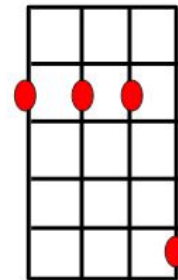

He wakes up in the morning

Does his teeth, bite to eat and he's rolling.

He never changes a thing

The week ends, the week begins.

D	2225
	2220
G	4235
	0232
Bm7	2222
A	2100
Em7	0202

Main riff

||:D!

D!D! G!

G!G! :||D!

Main riff

D! D!D! G! G!G! D!

She thinks,

We look at each other

Wondering what the other is thinking

But we never say a thing

And these crimes between us grow deeper.

D	2225
	2220
G	4235
	0232
Bm7	2222
A	2100
Em7	0202

Main riff

||:D!

D!D! G!

G!G! :||D!

Ants Marching Dave Matthews Band

Solo with Main riff

||:D!

D!D! G!

G!G! :||D!

D	2225
G	4235
Bm7	2222
A	2100
Em7	0202

Ants Marching Dave Matthews Band

w/Main Riff

Take these chances

Place them in a box until a

Bm7 **D**