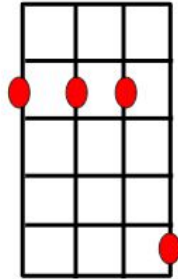

He wakes up in the morning

Does his teeth, bite to eat and he's rolling.

He never changes a thing

The week ends, the week begins.

D	2225
	2220
G	4235
	0232
Bm7	2222
A	2100
Em7	0202

Main riff

||:D!

D!D! G!

Main riff

||:D!

D!D! G!

G!G! :||D!

G D/F# Em7

When all the little ants are marching

G D/F# Em7

Red and black antennas waving

D 2225
2220
G 4235
0232
Bm7 2222
A 2100
Em7 0202

Main riff

||:D!

D!D! G!

G!G! :||D!

Ants Marching Dave Matthews Band

Main riff 4x then:

Break it down hammer!

||:D! |G! |D! |G! :|| 4x

||:G D/F# | Em7 | :|| 4x

Bm7 D G Bm7 - A

Bm7 D G Bm7 - A

D	2225
	2220
G	4235
	0232
Bm7	2222
A	2100
Em7	0202

Main riff 4 x

D!

Lights down you up and die