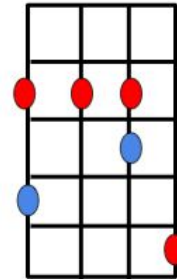

Main riff 4x then:

Break it down hammer!

||:D! |G! |D! |G! :|| 4x

||:G D/F# | Em7 | :|| 4x

Bm7 D G Bm7 - A

Bm7 D G Bm7 - A

D	2225
	2220
G	4235
	0232
Bm7	2222
A	2100
Em7	0202

Main riff 4 x

D!

Lights down you up and die

Main riff

||:D!

D!D! G!

G!G! :||D!