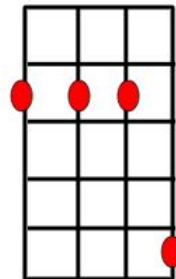

He wakes up in the morning

Does his teeth, bite to eat and he's rolling.

He never changes a thing

The week ends, the week begins.

D	2225
	2220
G	4235
	0232
Bm7	2222
A	2100
Em7	0202

Main riff

||:D!

D!D! G!

Main riff

||:D!

D!D! G!

G!G! :||D!

Ants Marching Dave Matthews Band

Bm7 D G Bm7-A

Take these chances

Bm7 D G Bm7 - A

Place them in a box until a

Bm7 D
quieter time

G Bm7 A
Lights down you up and die

Main riff

D	2225
	2220
G	4235
	0232
Bm7	2222
A	2100
Em7	0202

Main riff

||:D!

D!D! G!