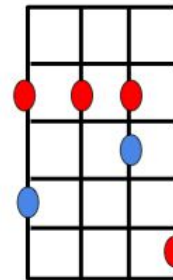

Main riff

||:D!

D!D! G!

G!G! :||D!

D	2225
G	4235
Bm7	2222
A	2100
Em7	0202

Back beat pls Paul...

Main riff 4x no bass then add da ` bass

D! D!D! G! G!G! D!

He wakes up in the morning

Does his teeth, bite to eat and he's rolling.

He never changes a thing

The week ends, the week begins.

D	2225
	2220
G	4235
	0232
Bm7	2222
A	2100
Em7	0202

Main riff

||:D!

D!D! G!

G!G! :||D!

Main riff

D! D!D! G! G!G! D!

She thinks,

We look at each other

Wondering what the other is thinking

But we never say a thing

And these crimes between us grow deeper.

Main riff

||:D!

D!D! G!

G!G! :||D!

G D/F# Em7

When all the little ants are marching

G D/F# Em7

Red and black antennas waving