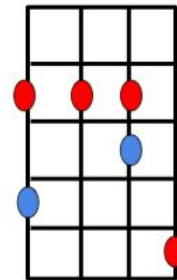

He wakes up in the morning

Does his teeth, bite to eat and he's rolling.

He never changes a thing

The week ends, the week begins.

D	2225
	2220
G	4235
	0232
Bm7	2222
A	2100
Em7	0202

Main riff

||:D!

D!D! G!

G!G! :||D!

Main riff

D! D!D! G! G!G! D!

She thinks,

We look at each other

Wondering what the other is thinking

But we never say a thing

And these crimes between us grow deeper.

D	2225
	2220
G	4235
	0232
Bm7	2222
A	2100
Em7	0202

Main riff

||:D!

D!D! G!

G!G! :||D!

Ants Marching Dave Matthews Band

Solo with Main riff

||:D!

Main riff

||:D!

D!D! G!

G!G! :||D!

G D/F# Em7

When all the little ants are marching

G D/F# Em7

Red and black antennas waving