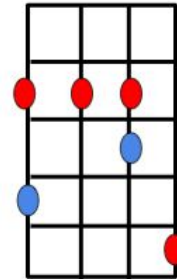

He wakes up in the morning

Does his teeth, bite to eat and he's rolling.

He never changes a thing

The week ends, the week begins.

D	2225
	2220
G	4235
	0232
Bm7	2222
A	2100
Em7	0202

Main riff

||:D!

D!D! G!

Main riff

||:D!

D!D! G!

G!G! :||D!

G D/F# Em7

When all the little ants are marching

G D/F# Em7

Red and black antennas waving

G D/F# Em7

They all do it the same

G D/F# Em7 w/main riff

They all do it the same...way...

D	2225
	2220
G	4235
	0232
Bm7	2222
A	2100
Em7	0202

Main riff

||:D!

D!D! G!