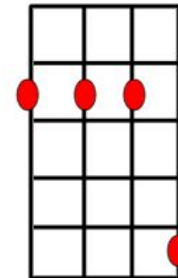

Main riff 4x then:

Break it down hammer!

||:D! |G! |D! |G! :|| 4x

||:G D/F# | Em7 | :|| 4x

Bm7 D G Bm7 - A

Bm7 D G Bm7 - A

D	2225
	2220
G	4235
	0232
Bm7	2222
A	2100
Em7	0202

Main riff 4 x

D!

Lights down you up and die

Main riff

||:D!