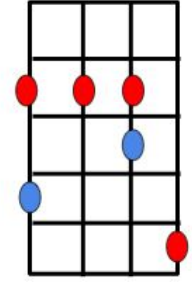

He wakes up in the morning

Does his teeth, bite to eat and he's rolling.

He never changes a thing

The week ends, the week begins.

D	2225
	2220
G	4235
	0232
Bm7	2222
A	2100
Em7	0202

Main riff

||:D!

D!D! G!

D!D! G!

G!G! :||D!

D	2225
G	4235
Bm7	2222
A	2100
Em7	0202

Ants Marching Dave Matthews Band

w/Main Riff

Take these chances

Place them in a box until a

Bm7 **D**

quieter time

G **Bm7** **A**

Lights down you up and die

Main riff

D	2225
	2220
G	4235
	0232
Bm7	2222
A	2100
Em7	0202

Main riff

||:D!

D!D! G!

G!G! :||D!

(Main riff)

Goes to visit his mommy
She feeds him well, has concerns he forgets them
And remembers being small
Playing under the table and dreaming

D 2225
2220
G 4235
0232
Bm7 2222
A 2100
Em7 0202