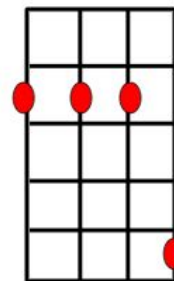

Main riff

||:D!

D!D! G!

G!G! :||D!

D	2225
G	4235
Bm7	2222
A	2100
Em7	0202

Back beat pls Paul...

Main riff 4x no bass then add da ` bass

D! D!D! G! G!G! D!

He wakes up in the morning

Does his teeth, bite to eat and he's rolling.

He never changes a thing

The week ends, the week begins.

D	2225
	2220
G	4235
	0232
Bm7	2222
A	2100
Em7	0202

Main riff

||:D!

D!D! G!

G!G! :||D!

Main riff

D! D!D! G! G!G! D!

She thinks,

We look at each other

Wondering what the other is thinking

But we never say a thing

And these crimes between us grow deeper.

Main riff

||:D!

D!D! G!

G!G! :||D!

G D/F# Em7

When all the little ants are marching

G D/F# Em7

Red and black antennas waving