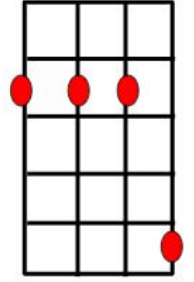

He wakes up in the morning

Does his teeth, bite to eat and he's rolling.

He never changes a thing

The week ends, the week begins.

D	2225
	2220
G	4235
	0232
Bm7	2222
A	2100
Em7	0202

Main riff

||:D!

D!D! G!

D!D! G!

G!G! :||D!

D	2225
G	4235
Bm7	2222
A	2100
Em7	0202

Ants Marching Dave Matthews Band

w/Main Riff

Take these chances

Place them in a box until a

Bm7 **D**

quieter time

G **Bm7** **A**

Lights down you up and die

Main riff

D	2225
	2220
G	4235
	0232
Bm7	2222
A	2100
Em7	0202

Main riff

||:D!

D!D! G!

G!G! :||D!

(Main riff)

Goes to visit his mommy
She feeds him well, has concerns he forgets them
And remembers being small
Playing under the table and dreaming

D 2225
2220
G 4235
0232
Bm7 2222
A 2100
Em7 0202