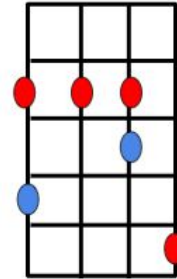

He wakes up in the morning

Does his teeth, bite to eat and he's rolling.

He never changes a thing

The week ends, the week begins.

D	2225
	2220
G	4235
	0232
Bm7	2222
A	2100
Em7	0202

Main riff

||:D!

D!D! G!

Main riff

||:D!

D!D! G!

G!G! :||D!

G D/F# Em7

When all the little ants are marching

G D/F# Em7

Red and black antennas waving

G!G! :||D!

w/Main Riff

Candyman tempting the thoughts of a

Sweet tooth, torturing the weight loss

Program cutting the corners of a loose end, loose end, cut
cut

On the fence, not to offend cut cut, cut cut

D 2225
2220
G 4235
0232
Bm7 2222
A 2100
Em7 0202

Main riff

||:D!

D!D! G!

G!G! :||D!

Ants Marching Dave Matthews Band

Main riff 4x then:

Break it down hammer!