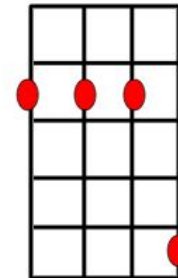

G D/F# Em7

When all the little ants are marching

G D/F# Em7

Red and black antennas waving

G D/F# Em7

They all do it the same

G D/F# Em7 w/main riff

They all do it the same...way...

D	2225
	2220
G	4235
	0232
Bm7	2222
A	2100
Em7	0202

Main riff

||:D!