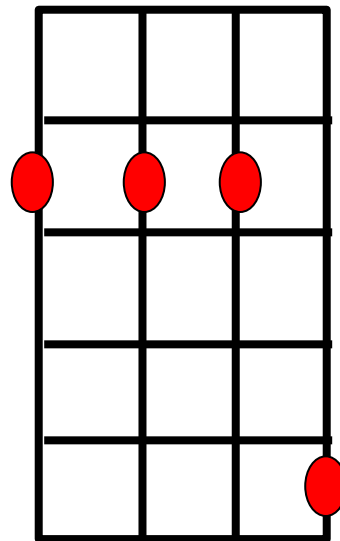

Main riff

||:D!

D!D! G!

G!G! :||D!

D	2225
G	4235
Bm7	2222
A	2100
Em7	0202

Back beat pls Paul...

Main riff 4x no bass then add da ` bass

D! D!D! G! G!G! D!

He wakes up in the morning

Does his teeth, bite to eat and he's rolling.

He never changes a thing

The week ends, the week begins.

D	2225
	2220
G	4235
	0232
Bm7	2222
A	2100
Em7	0202

Main riff

||:D!

D!D! G!

G!G! :||D!

Main riff

D! D!D! G! G!G! D!

She thinks,

We look at each other

Wondering what the other is thinking

But we never say a thing

And these crimes between us grow deeper.