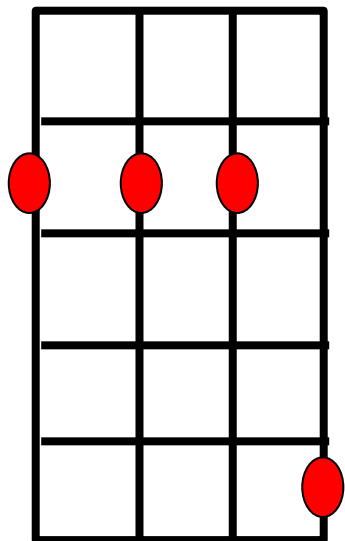

Main riff

||:D!

D!D! G!

G!G! :||D!

D	2225
G	4235
Bm7	2222
A	2100
Em7	0202

Back beat pls Paul...

Main riff 4x no bass then add da ` bass

D! D!D! G! G!G! D!

He wakes up in the morning

Does his teeth, bite to eat and he's rolling.

He never changes a thing

The week ends, the week begins.

D	2225
	2220
G	4235
	0232
Bm7	2222
A	2100
Em7	0202

Main riff

||:D!

D!D! G!

G!G! :||D!

Main riff

D! D!D! G! G!G! D!

She thinks,

We look at each other

Wondering what the other is thinking

But we never say a thing

And these crimes between us grow deeper.