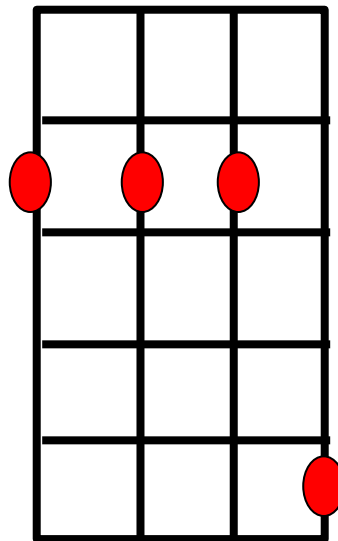

He wakes up in the morning

Does his teeth, bite to eat and he's rolling.

He never changes a thing

The week ends, the week begins.

D	2225
	2220
G	4235
	0232
Bm7	2222
A	2100
Em7	0202

Main riff

||:D!

D!D! G!

G!G! :||D!

Main riff

D! D!D! G! G!G! D!

She thinks,

We look at each other

Wondering what the other is thinking

But we never say a thing

And these crimes between us grow deeper.

D	2225
	2220
G	4235
	0232
Bm7	2222
A	2100
Em7	0202

Main riff

||:D!

D!D! G!

G!G! :||D!

Ants Marching Dave Matthews Band

Solo with Main riff

||:D!

D!D! G!

G!G! :||D!

D	2225
G	4235
Bm7	2222
A	2100
Em7	0202

Ants Marching Dave Matthews Band

w/Main Riff

Take these chances

Place them in a box until a

Bm7 **D**