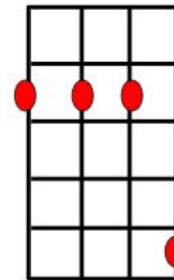

Main riff

||:D!

D!D! G!

G!G! :||D!

D	2225
G	4235
Bm7	2222
A	2100
Em7	0202

Back beat pls Paul...

Main riff 4x no bass then add da ` bass

D! D!D! G! G!G! D!

He wakes up in the morning

Does his teeth, bite to eat and he's rolling.

He never changes a thing

The week ends, the week begins.

D	2225
	2220
G	4235
	0232
Bm7	2222
A	2100
Em7	0202

Main riff

||:D!

D!D! G!

G!G! :||D!

Main riff

D! D!D! G! G!G! D!

She thinks,

We look at each other

Wondering what the other is thinking

But we never say a thing

And these crimes between us grow deeper.

Main riff

||:D!

D!D! G!

G!G! :||D!

G D/F# Em7

When all the little ants are marching

G D/F# Em7

Red and black antennas waving