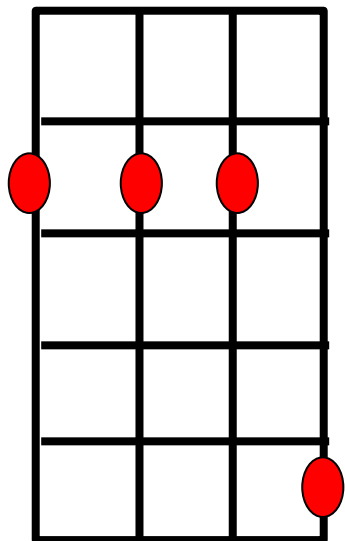

Solo with Main riff

||:D!