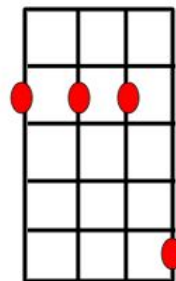

He wakes up in the morning

Does his teeth, bite to eat and he's rolling.

He never changes a thing

The week ends, the week begins.

D	2225
	2220
G	4235
	0232
Bm7	2222
A	2100
Em7	0202

Main riff

||:D!

D!D! G!

(Main riff)

Driving in on this highway
All these cars end up on the sidewalk

D! G!
People in every direction

D! G!
No words exchanged, no time to exchange them

D	2225
	2220
G	4235
	0232
Bm7	2222
A	2100
Em7	0202

Main riff

||:D!

D!D! G!

G!G! :||D!

G D/F# Em7

When all the little ants are marching

G D/F# Em7

Red and black antennas waving