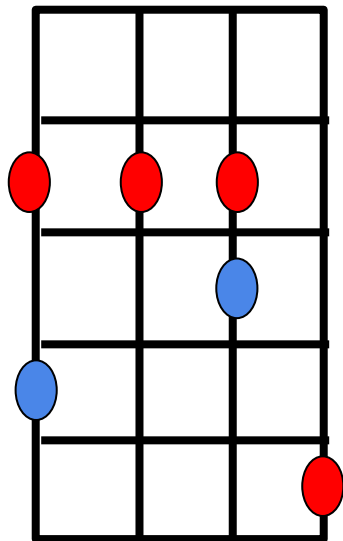

He wakes up in the morning

Does his teeth, bite to eat and he's rolling.

He never changes a thing

The week ends, the week begins.

D	2225
	2220
G	4235
	0232
Bm7	2222
A	2100
Em7	0202

Main riff

||:D!

D!D! G!

G!G! :||D!

Main riff

D! D!D! G! G!G! D!

She thinks,

We look at each other

Wondering what the other is thinking

But we never say a thing

And these crimes between us grow deeper.

D	2225
	2220
G	4235
	0232
Bm7	2222
A	2100
Em7	0202

Main riff

||:D!

D!D! G!

G!G! :||D!

Ants Marching Dave Matthews Band

Solo with Main riff

||:D!

D!D! G!

G!G! :||D!

D	2225
G	4235
Bm7	2222
A	2100
Em7	0202

Ants Marching Dave Matthews Band

w/Main Riff

Take these chances

Place them in a box until a

Bm7 **D**