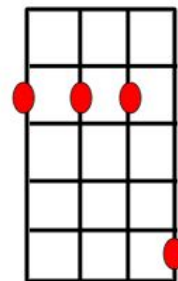

He wakes up in the morning

Does his teeth, bite to eat and he's rolling.

He never changes a thing

The week ends, the week begins.

D	2225
	2220
G	4235
	0232
Bm7	2222
A	2100
Em7	0202

Main riff

||:D!

D!D! G!

G!G! :||D!

(Main riff)

Goes to visit his mommy
She feeds him well, has concerns he forgets them
And remembers being small
Playing under the table and dreaming

D 2225
2220
G 4235
0232
Bm7 2222
A 2100
Em7 0202

Main riff

||:D!

D!D! G!

G!G! :||D!

Ants Marching Dave Matthews Band

Bm7 D G Bm7-A

Take these chances

Bm7 D G Bm7 - A