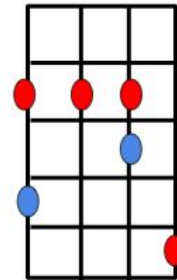

He wakes up in the morning

Does his teeth, bite to eat and he's rolling.

He never changes a thing

The week ends, the week begins.

D	2225
	2220
G	4235
	0232
Bm7	2222
A	2100
Em7	0202

Main riff

||:D!

D!D! G!

Main riff

||:D!

D!D! G!

G!G! :||D!

Ants Marching Dave Matthews Band

Bm7 D G Bm7-A

Take these chances

Bm7 D G Bm7 - A

Place them in a box until a

Bm7 D
quieter time

G Bm7 A
Lights down you up and die

Main riff

D	2225
	2220
G	4235
	0232
Bm7	2222
A	2100
Em7	0202

Main riff

||:D!

D!D! G!