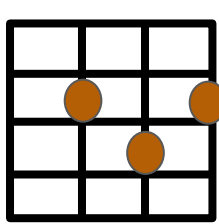

Gm

C

Alone - Heart (original capo 1)

All in, ukes strumming

Dm Bb F C

Till now, I always got by on my own

Dm Bb F C

I never really cared until I met you

G7

E7

Bb

Gm

C

Alone - Heart (original capo 1)

Dm Bb F C

Till now, I always got by on my own

C

Alone - Heart (original capo 1)

solo:

Dm Bb F C

Dm Bb F C

Bb F/A Gm F

C Bb F/A C

Am