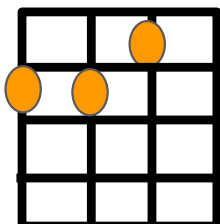

F

C

F

C

But the secret is still my own

F

C

F

G

And my love for you is still unknown

C

|

C

All alone

Am

F

Dm

G

G7

E7

Bb

Gm

C

Alone - Heart (original capo 1)