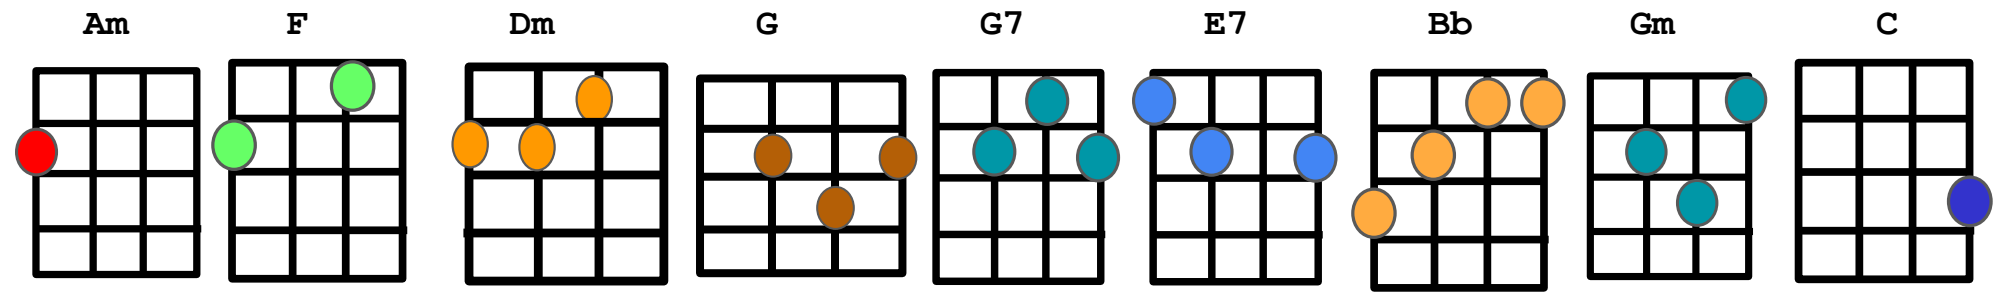

BAD ANIMALS

Intro - ukes only, chiming:

Am F G G7 Am F G E7

Am F G
I hear the ticking of the clock

G7 Am F G E7

I'm lying here the room's pitch dark

Am F G

I wonder where you are tonight

G7 Am F G E7

No answer on your telephone

Alone - Heart (original capo 1)

F

C

F

C

And the night goes by so very slow