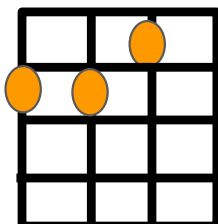

Gm

C

Alone - Heart (original capo 1)

All in, ukes strumming

Dm Bb F C

Till now, I always got by on my own

Dm Bb F C

I never really cared until I met you