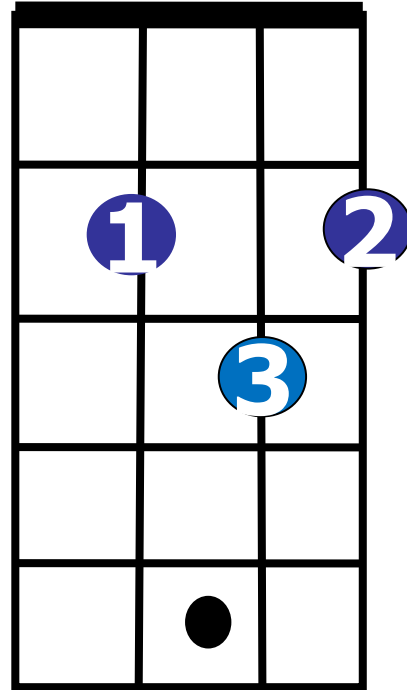

Intro (4 times):

Em7

G

Dsus4

A7sus4

Em7 G
Today is gonna be the day

Dsus4 A7sus4

That they're gonna throw it back to you,

Em7 0202
G 0232
Dsus4 0230
A7sus4 0200
Cadd9 0005
C 0003
D 2220

Em7 G
Back beat, the word is on the street

Dsus4 A7sus4
That the fire in your heart is out,

Em7 G
I'm sure you've heard it all before,

Dsus4 A7sus4
But you never really had a doubt.