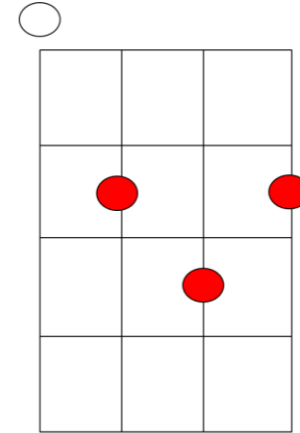

# Blues Shuffle

C 0003  
 F 2010  
 G7 0212

|C-C-C6-C6-C-C-C6-C6

|F-F-F6-F6-F6-F-F-F6-F6-F6-

|C  |C  |

|F 

|F 

|C  |C  |

|G-G-G6-G6-G-G-G6-G6

|F 

|C  |G7 ||

C

C6

F

F6

G

G6

C 0003  
 F 2010  
 G7 0212

**C** Said Santa to a young child "What's the things you're longing for?" **F** **C**  
**F** "All I want for Christmas is a rock and roll record guitar", **C**  
**G7** And then away went Rudolph a whizzing like a shooting star. **C** **G7**