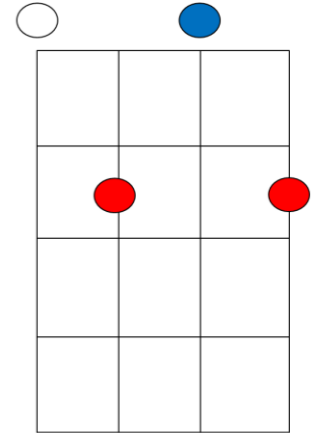

# Blues Shuffle

C 0003  
 F 2010  
 G7 0212

|C-C-C6-C6-C-C-C6-C6

|F-F-F6-F6-F6-F-F-F6-F6-F6-

|C  |C  |

|F 

|F 

|C  |C  |

|G-G-G6-G6-G-G-G6-G6

|F 

|C  |G7 ||

C

C6

F

F6

G

G6

C 0003  
 F 2010  
 G7 0212

**C** Said Santa to a young child "What's the things you're longing for?" **F** **C**  
**F** "All I want for Christmas is a rock and roll record guitar", **C**  
**G7** And then away went Rudolph a whizzing like a shooting star. **C** **G7**