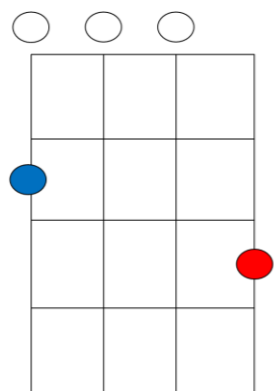

C	0003
F	2010
G7	0212

C Said Santa to another child **F** "What's the things you want to get?" **C**
F "A little baby doll that can cry, sleep, drink, and wet", **C**
G7 **C** **G7**
And then away went Rudolph whizzing like a Saber jet.

C6