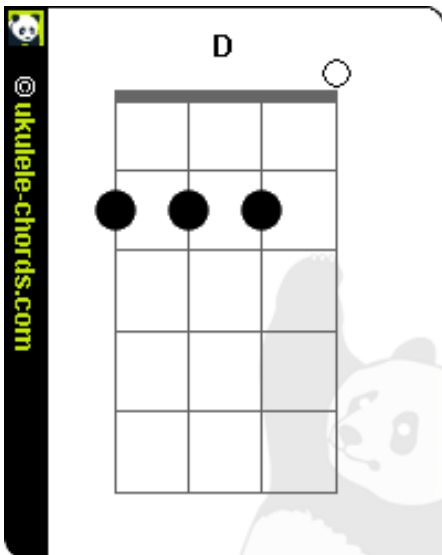

Royals Chords by Lorde