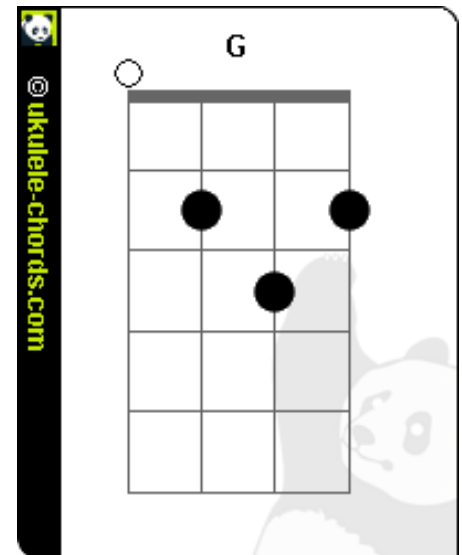

Royals Chords by Lorde