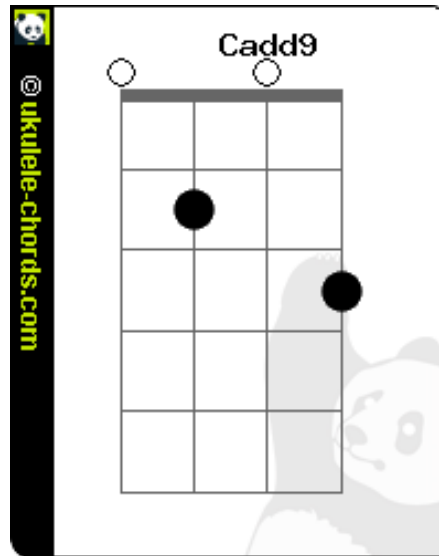

Royals Chords by Lorde