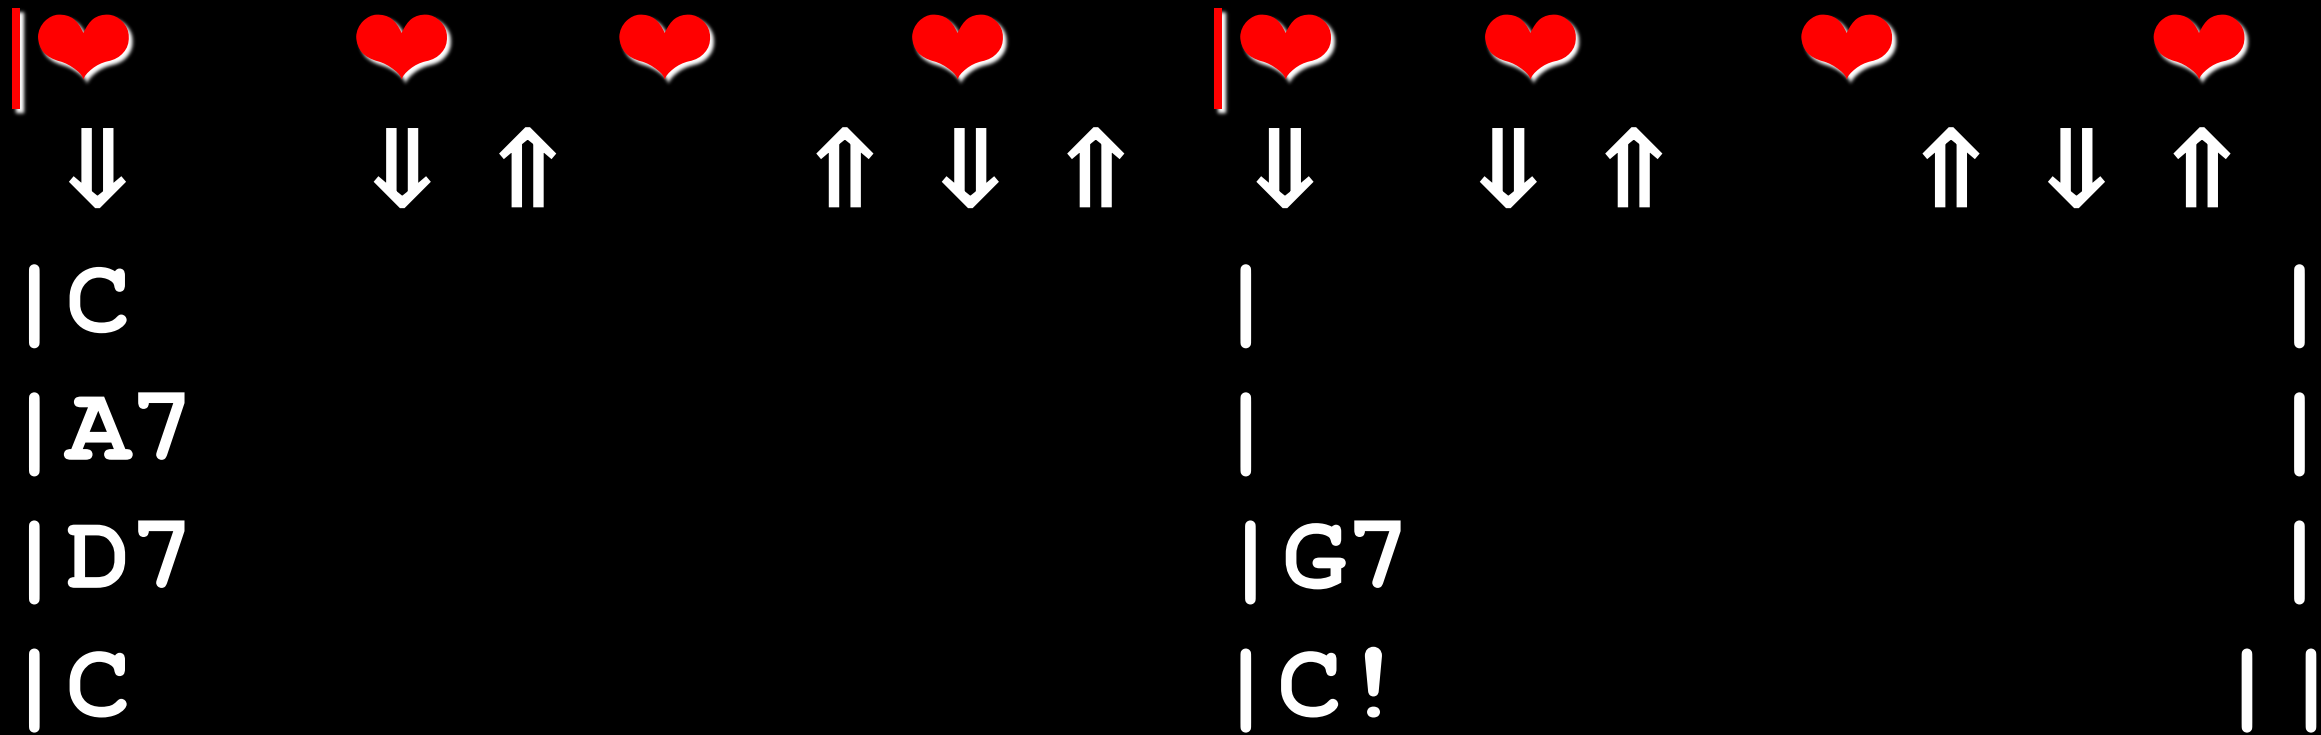

Am 2000
G7 0212
C 0003

C 0003
A7 0100
D7 2020
G7 0212

C 0003
A7 0100
D7 2020
G7 0212

Am 2000
G7 0212
C 0003

Am
Now I'm the king of the swingers

E7
Oh, the jungle VIP

E7
I've reached the top and had to stop

Am
And that's what botherin' me

Am 2000
E7 1202
G7 0212
C 0003
F 2010
A7 0100
D7 2020
2223

Am
I wanna be a man, mancub
E7
And stroll right into town
E7
And be just like the other men
Am G7 ||
I'm tired of monkey in' round, Oh!

Am 2000
E7 1202
G7 0212
C 0003
F 2010
A7 0100
D7 2020
2223