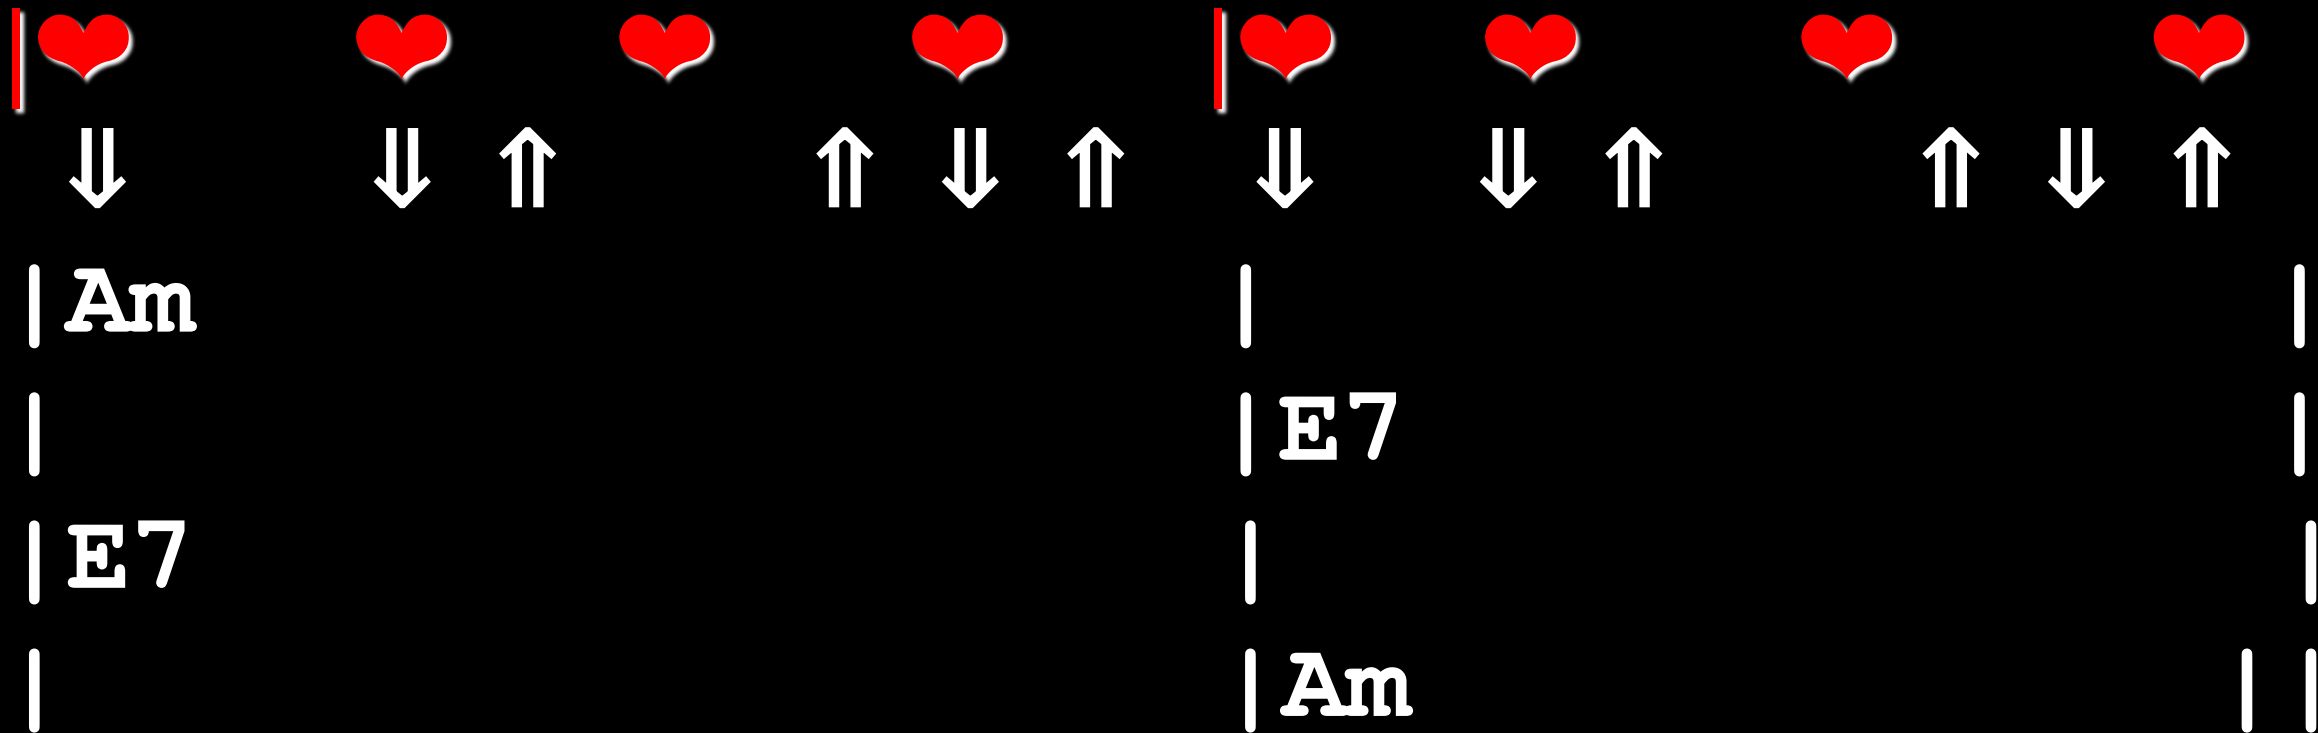

Am 2000
G7 0212
C 0003

C 0003
A7 0100
D7 2020
G7 0212

C 0003
A7 0100
D7 2020
G7 0212

Am 2000
G7 0212
C 0003

Am
Now I'm the king of the swingers

E7
Oh, the jungle VIP

E7
I've reached the top and had to stop

Am
And that's what botherin' me

Am 2000
E7 1202
G7 0212
C 0003
F 2010
A7 0100
D7 2020
2223

Am
I wanna be a man, mancub
E7
And stroll right into town
E7
And be just like the other men
Am G7 ||
I'm tired of monkey in' round, Oh!

Am 2000
E7 1202
G7 0212
C 0003
F 2010
A7 0100
D7 2020
2223