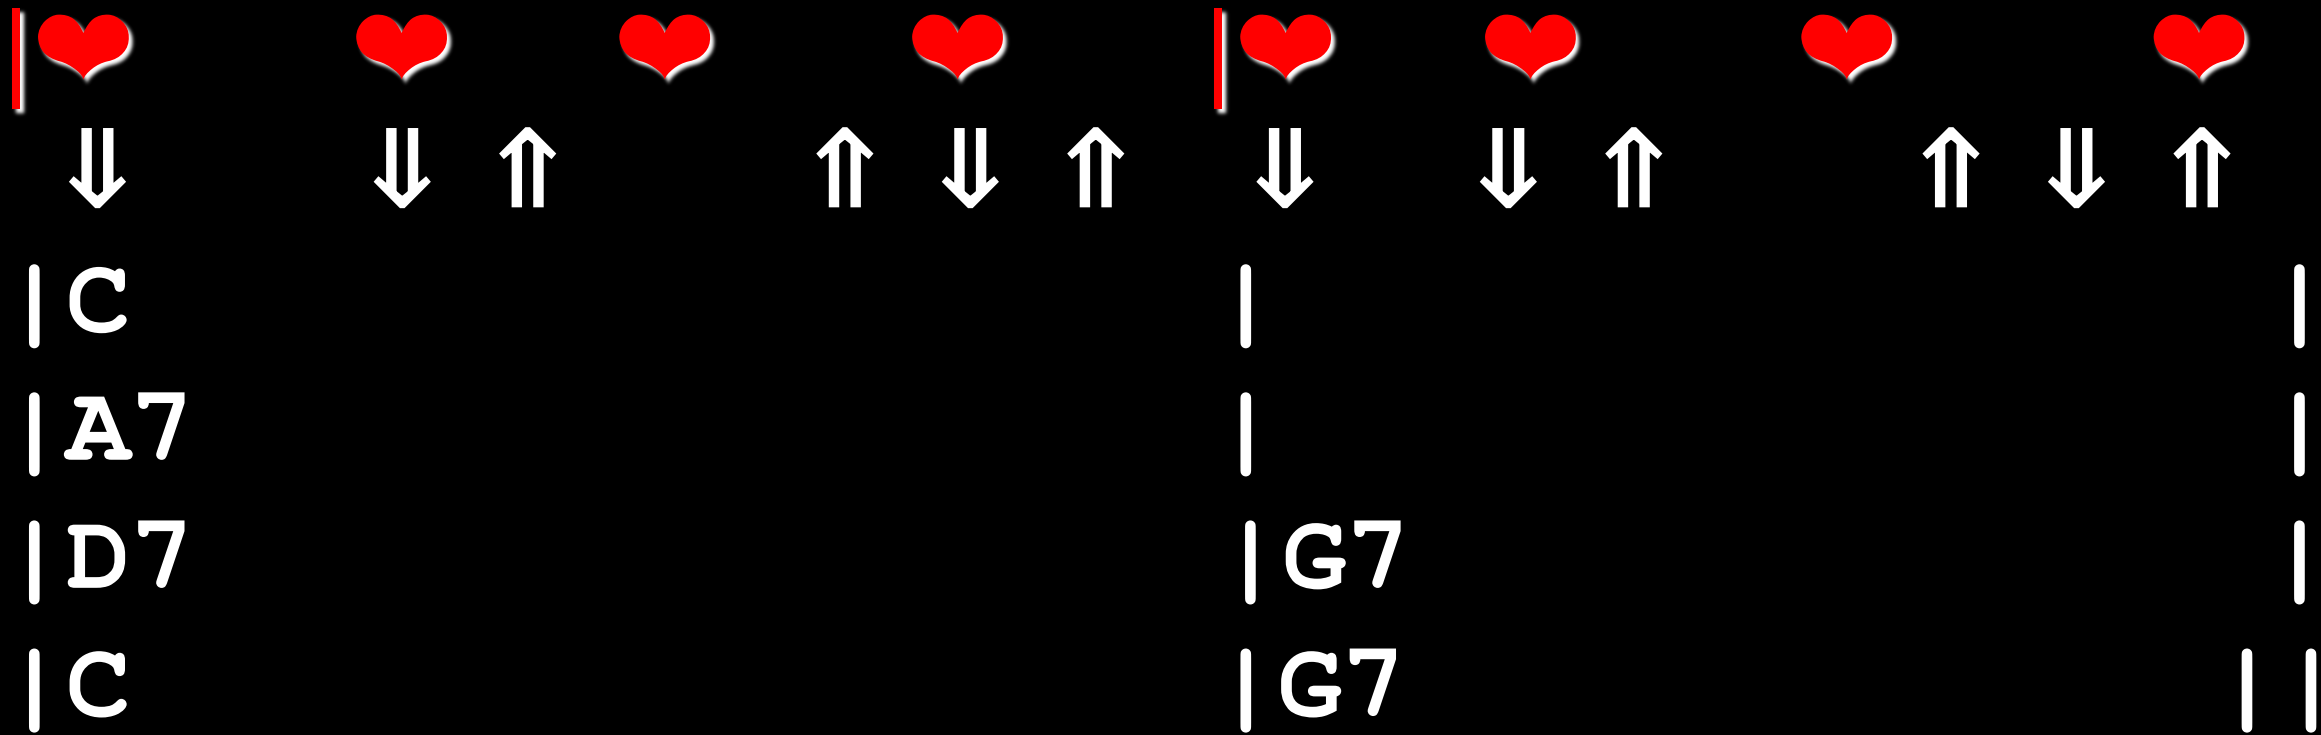

Am 2000
G7 0212
C 0003

C 0003
A7 0100
D7 2020
G7 0212

C 0003
A7 0100
D7 2020
G7 0212

Am 2000
G7 0212
C 0003

Am
Now I'm the king of the swingers

E7
Oh, the jungle VIP

E7
I've reached the top and had to stop

Am
And that's what botherin' me

Am 2000
E7 1202
G7 0212
C 0003
F 2010
A7 0100
D7 2020
2223

Am
I wanna be a man, mancub
E7
And stroll right into town
E7
And be just like the other men
Am G7 ||
I'm tired of monkey in' round, Oh!

Am 2000
E7 1202
G7 0212
C 0003
F 2010
A7 0100
D7 2020
2223