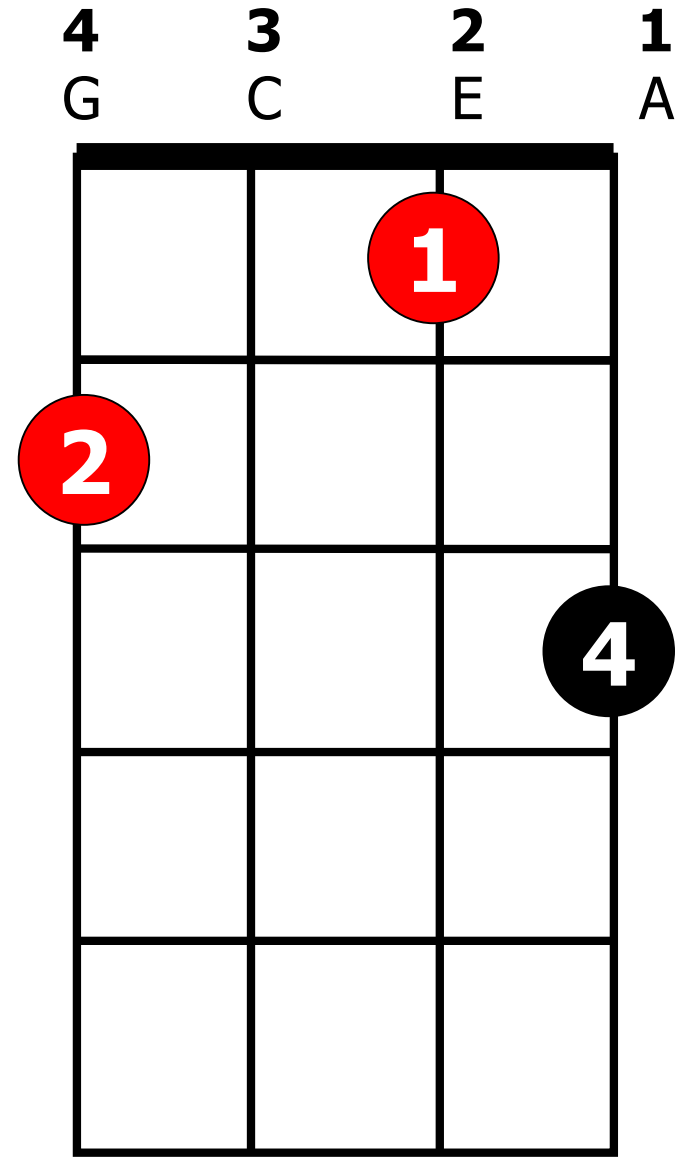

| C / / / F9 |

C

Fadd9

F

Ho Hey
Lumineers

C	0003
F	2010 0013
Am	2000
G	0232

Verse 1:

C F C

I've been trying to do it right

C F C

I've been living the lonely life

C F C

I've been sleeping here instead

C F Am

I've been sleeping in my bed

Am G C F C F

I've been sleeping in my bed

C	0003
F	2010 0013
Am	2000
G	0232

Verse 2:

C F C
 So show me family

C F C
 And all the blood that I will bleed

C F C
 I don't know where I belong

C F Am
 I don't know where I went wrong

Am G C
 But I can write a song. (1, 2, 3..)

Chorus:

(DOUBLE TIME)

Am *G* *C*
I belong with you, you belong with me, you're my sweetheart

Am *G*
I belong with you, you belong with me, you're my sweet

C *F C*
(Ho!)