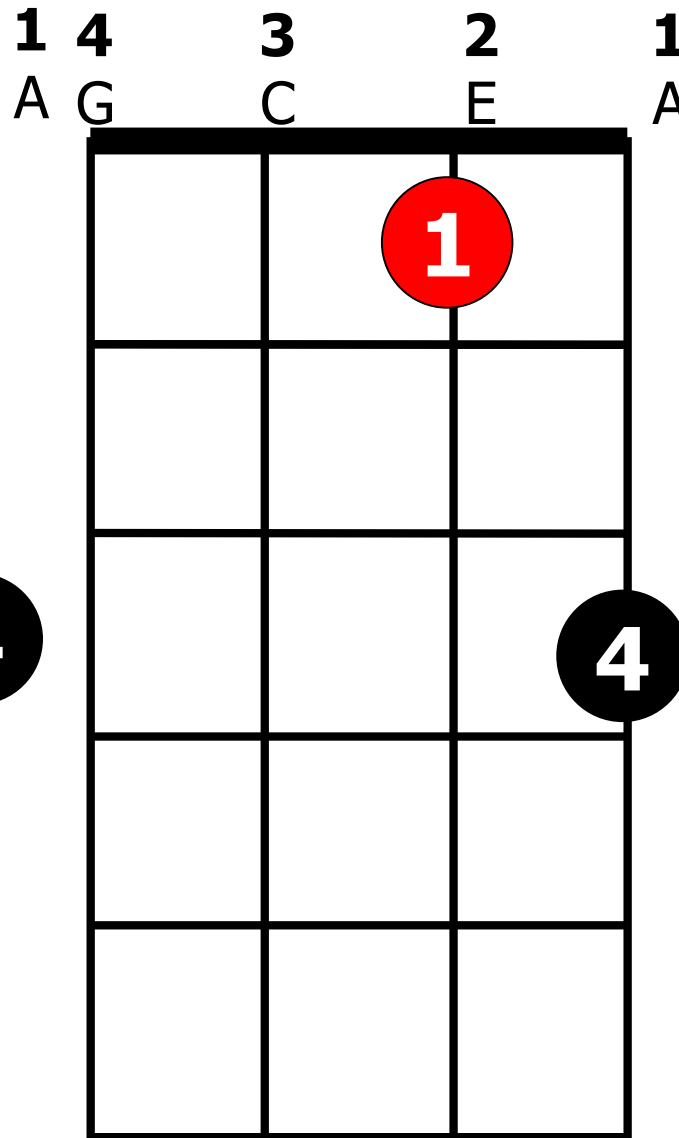

| C / / / F9 |

C

Fadd9

F

Ho Hey
Lumineers

C	0003
F	2010 0013
Am	2000
G	0232

Verse 1:

C F C

I've been trying to do it right

C F C

I've been living the lonely life

C F C

I've been sleeping here instead

C F Am

I've been sleeping in my bed

Am G C F C F

I've been sleeping in my bed

C	0003
F	2010 0013
Am	2000
G	0232

Verse 2:

C F C
 So show me family

C F C
 And all the blood that I will bleed

C F C
 I don't know where I belong

C F Am
 I don't know where I went wrong

Am G C
 But I can write a song. (1, 2, 3..)

Chorus:

(DOUBLE TIME)

Am *G* *C*
I belong with you, you belong with me, you're my sweetheart

Am *G*
I belong with you, you belong with me, you're my sweet

C *F C*
(Ho!)