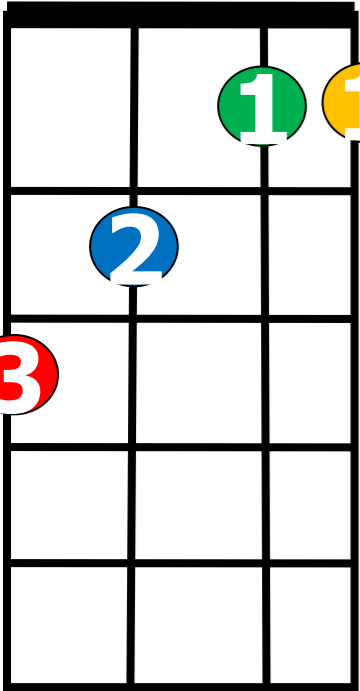

Riff

Bb

F

2 x

Arpeggio: to play on a harp (Broken Chord)

Bb **F**
Making your way in the world today

Bb **F**
Takes everything you've got

Bb **F**
Taking a break from all your worries

Bb **F**
Sure would help alot

G# **G** **| Cm |** **| F**
Wouldn't you like to get away?

Bb	3211
F	2010
	2013
G#	5343
G	4232
Cm	0333
Eb	0331
Dm	2210

| . . . |
(sometime you want to go...)

Dm **Eb**
You want to be where you can see

Dm **Eb**
Your troubles are all the same

Dm
You want to be

Eb **F** **Bb (Riff 2x)**
where everybody knows your name

Bb	3211
F	2010
	2013
G#	5343
G	4232
Cm	0333
Eb	0331
Dm	2210

Riff

Bb

F

2 x

Bb **F**
 The check is in the mail

Bb **F**
 And your little angel

Bb **F**
 Hung the cat up by it's tail;

G# **G** **Cm** **F**
 And your third fiance didn't show;

| . . . |

(sometime you want...)

Dm **Eb**
You want to be where you can see