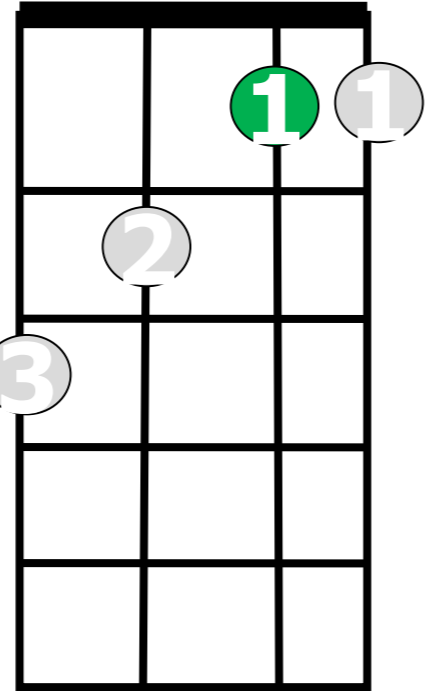

Riff

Bb

F

2 x

Arpeggio: to play on a harp (Broken Chord)

Bb **F**
Making your way in the world today

Bb **F**
Takes everything you've got

Bb **F**
Taking a break from all your worries

Bb **F**
Sure would help alot

G# **G** **| Cm |** **| F**
Wouldn't you like to get away?

Bb	3211
F	2010
	2013
G#	5343
G	4232
Cm	0333
Eb	0331
Dm	2210

| . . . |
(sometime you want to go...)

Dm **Eb**
You want to be where you can see

Dm **Eb**
Your troubles are all the same

Dm
You want to be

Eb **F** **Bb (Riff 2x)**
where everybody knows your name

Bb	3211
F	2010
	2013
G#	5343
G	4232
Cm	0333
Eb	0331
Dm	2210

Riff

Bb

F

2 x

Bb **F**
 The check is in the mail

Bb **F**
 And your little angel

Bb **F**
 Hung the cat up by it's tail;

G# **G** **Cm** **F**
 And your third fiance didn't show;

| . . . |

(sometime you want...)

Dm **Eb**
You want to be where you can see