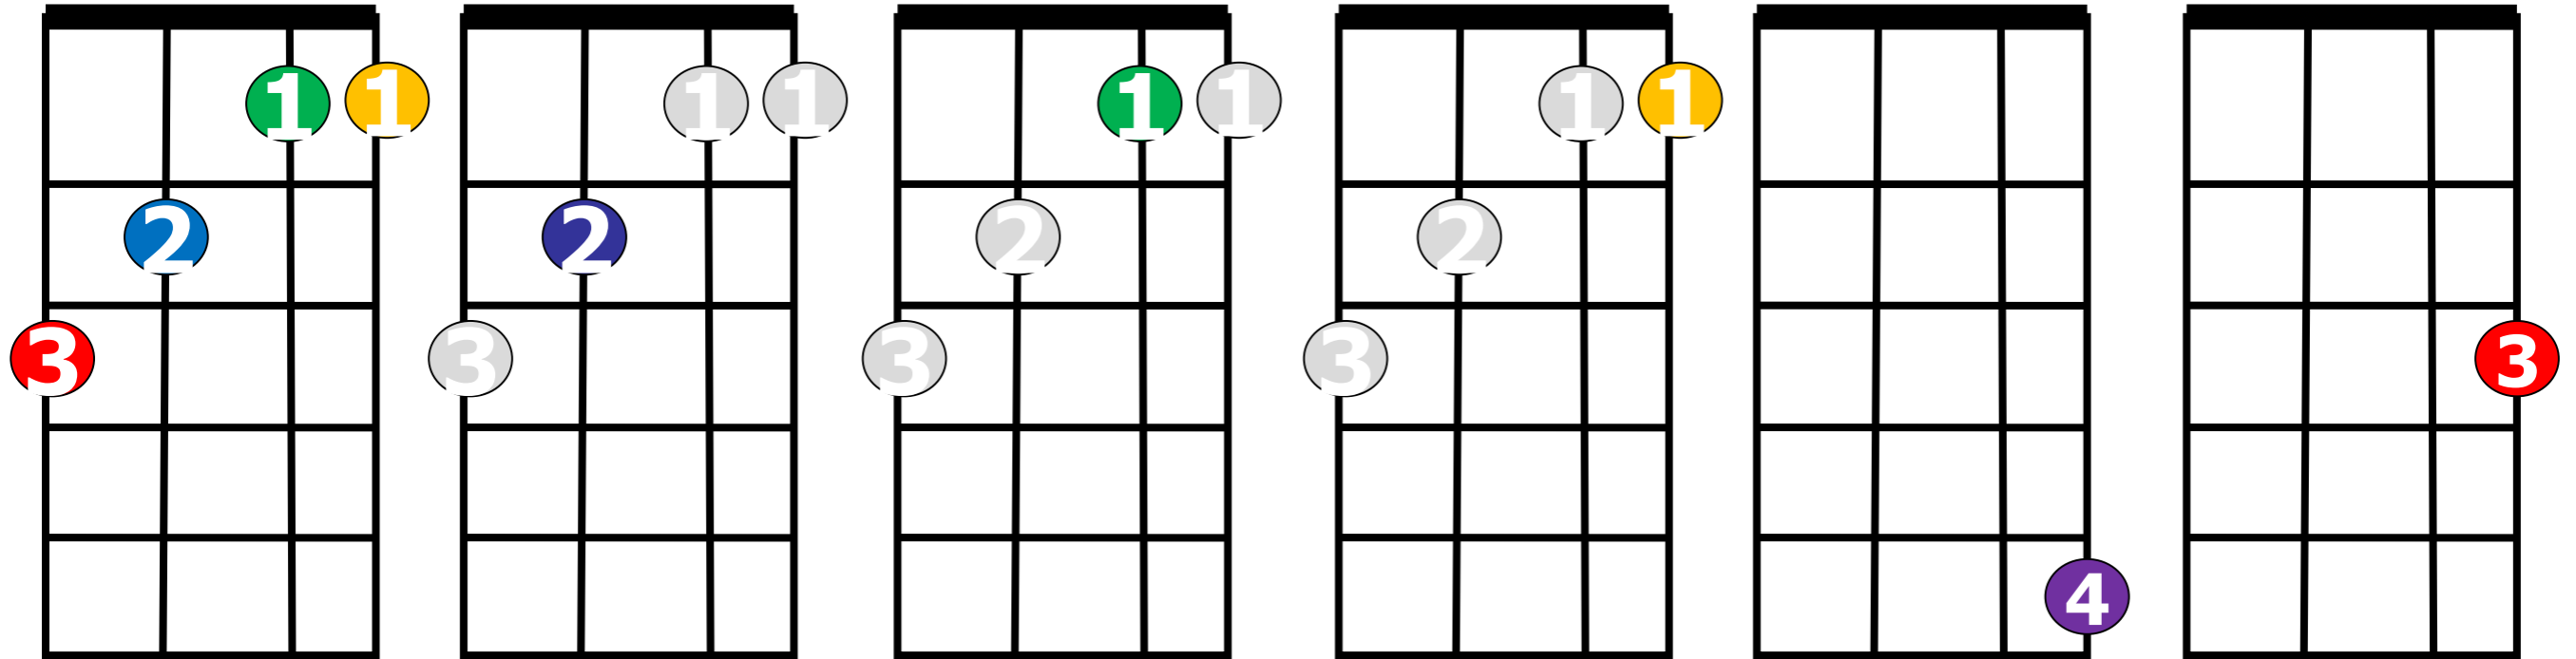

Riff

Bb

F

2 x

Arpeggio: to play on a harp (Broken Chord)

Bb **F**
Making your way in the world today

Bb **F**
Takes everything you've got

Bb **F**
Taking a break from all your worries

Bb **F**
Sure would help alot

G# **G** **| Cm |** **| F**
Wouldn't you like to get away?

Bb	3211
F	2010
	2013
G#	5343
G	4232
Cm	0333
Eb	0331
Dm	2210

| . . . |
(sometime you want to go...)

Dm **Eb**
You want to be where you can see

Bb **F**
 The check is in the mail

Bb **F**
 And your little angel

Bb **F**
 Hung the cat up by it's tail;

G# **G** **Cm** **F**
 And your third fiance didn't show;

| . . . |

(sometime you want...)

Dm **Eb**
You want to be where you can see