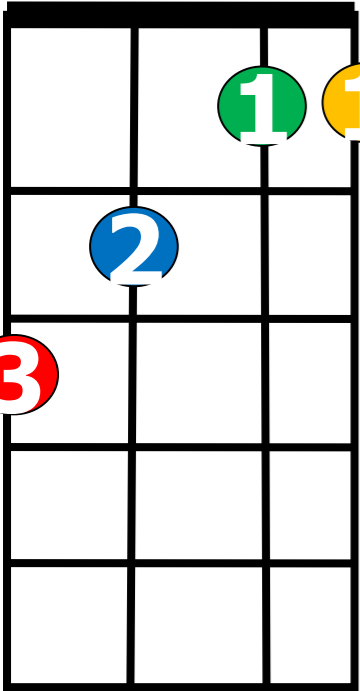

Riff

Bb

F

2 x

Arpeggio: to play on a harp (Broken Chord)

Bb **F**
Making your way in the world today

Bb **F**
Takes everything you've got

Bb **F**
Taking a break from all your worries

Bb **F**
 The check is in the mail

Bb **F**
 And your little angel

Bb **F**
 Hung the cat up by it's tail;

G# **G** **Cm** **F**
 And your third fiance didn't show;

| . . . |

(sometime you want...)

Dm **Eb**
You want to be where you can see

Dm **Eb**
Your troubles are all the same

Dm
You want to be

Eb **F** **Bb (Riff 2x)**
where everybody knows your name

Bb	3211
F	2010
	2013
G#	5343
G	4232
Cm	0333
Eb	0331
Dm	2210

Riff

Bb

F

2 x